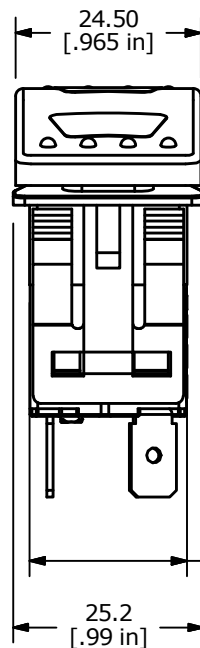

RECOMMENDED
PANEL CUT-OUT

▲ LED #2 GREEN
LENS: WHITE

▲ LED #1 RED
LENS: WHITE

SWITCH FUNCTION		
POS. 1	POS. 2	POS. 3
ON	OFF	ON
1-2	NONE	2-3

NOTES:

1. ALL DIMENSIONS IN MM [INCH]
2. GENERAL TOLERANCE: X.X = ±0.4
X.XX = ±0.25
3. TERM. NOS. FOR REF. ONLY
4. RATING: RATING: 20(8)A @125/250VAC 50/60Hz, T85/T55
5. ELECTRICAL LIFE: 10,000 CYCLES
6. MECHANICAL LIFE: 30,000 CYCLES
7. CONTACT RESISTANCE: <20 MILLI-OHMS INITIAL
8. DIELECTRIC STRENGTH: >1,500V AC 1MIN
9. INSULATION RESISTANCE: >100 MOHMS @ 500VDC
10. OPERATING TEMP: 0°C to 55°C
- ▲ 11. LED VOLTAGE: 125VAC
12. ▲ DENOTES CRITICAL PARAMETER.
13. 2011/65/EU (ROHS) COMPLIANT

A	22417	New Release	8/2/16	MW
REV	PCR NO	DESCRIPTION	DATE	BY

TITLE R713FE3-SXXX4B2RGW				
SCALE 1:1	DATE 8/1/2016	DR MW	DWG C700032	REV A

THE INFORMATION CONTAINED IN THIS DOCUMENT IS PROPRIETARY TO E-SWITCH AND IS NOT TO BE COPIED OR TRANSFERRED