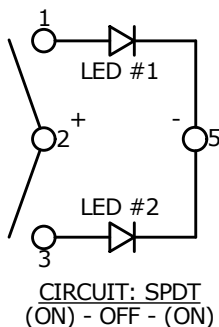

RECOMMENDED
PANEL CUT-OUT

▲ LED #2 GREEN
LENS: WHITE

▲ LED #1 RED
LENS: WHITE

SWITCH FUNCTION		
POS. 1	POS. 2	POS. 3
ON	OFF	ON
1-2	NONE	2-3

NOTES:

1. ALL DIMENSIONS IN MM [INCH]
2. GENERAL TOLERANCE: X.X = ±0.4
X.XX = ±0.25
3. TERM. NOS. FOR REF. ONLY
4. RATING: RATING: 20(8)A @125/250VAC 50/60Hz, T85/T55
5. ELECTRICAL LIFE: 10,000 CYCLES
6. MECHANICAL LIFE: 30,000 CYCLES
7. CONTACT RESISTANCE: <20 MILLI-OHMS INITIAL
8. DIELECTRIC STRENGTH: >1,500V AC 1MIN
9. INSULATION RESISTANCE: >100 MOHMS @ 500VDC
10. OPERATING TEMP: 0°C to 55°C
- ▲ 11. LED VOLTAGE: 125VAC
12. ▲ DENOTES CRITICAL PARAMETER.
13. 2011/65/EU (ROHS) COMPLIANT

A	22417	New Release	8/2/16	MW
REV	PCR NO	DESCRIPTION	DATE	BY

TITLE R713FE3-SXXX4B2RGW				
SCALE 1:1	DATE 8/1/2016	DR MW	DWG C700032	REV A

THE INFORMATION CONTAINED IN THIS DOCUMENT IS PROPRIETARY TO E-SWITCH AND IS NOT TO BE COPIED OR TRANSFERRED