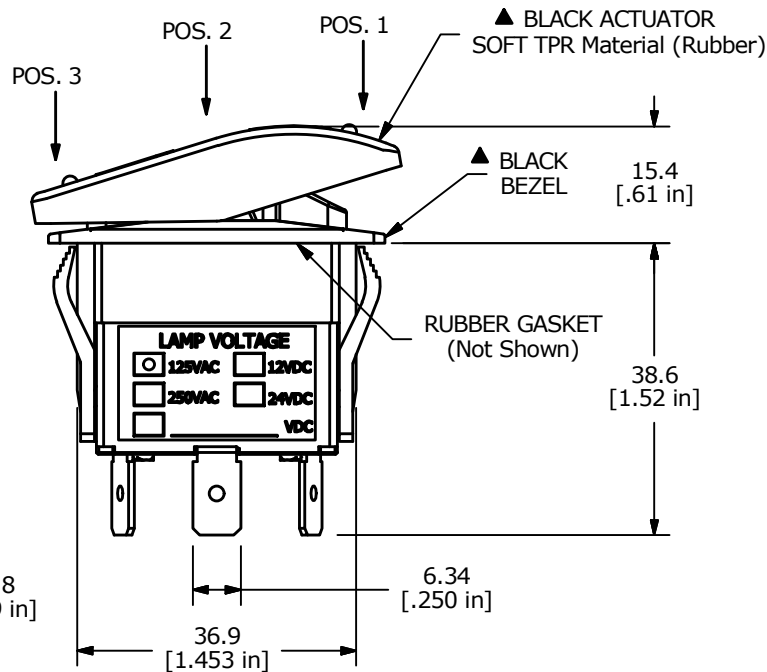

RECOMMENDED
PANEL CUT-OUT

▲ LED #2 GREEN
LENS: WHITE

▲ LED #1 RED
LENS: WHITE

SWITCH FUNCTION		
POS. 1	POS. 2	POS. 3
ON	OFF	ON
1-2	NONE	2-3

NOTES:

1. ALL DIMENSIONS IN MM [INCH]
2. GENERAL TOLERANCE: X.X = ±0.4
X.XX = ±0.25
3. TERM. NOS. FOR REF. ONLY
4. RATING: RATING: 20(8)A @125/250VAC 50/60Hz, T85/T55
5. ELECTRICAL LIFE: 10,000 CYCLES
6. MECHANICAL LIFE: 30,000 CYCLES
7. CONTACT RESISTANCE: <20 MILLI-OHMS INITIAL
8. DIELECTRIC STRENGTH: >1,500V AC 1MIN
9. INSULATION RESISTANCE: >100 MOHMS @ 500VDC
10. OPERATING TEMP: 0°C to 55°C
- ▲ 11. LED VOLTAGE: 125VAC
12. ▲ DENOTES CRITICAL PARAMETER.
13. 2011/65/EU (ROHS) COMPLIANT

A	22417	New Release	8/2/16	MW
REV	PCR NO	DESCRIPTION	DATE	BY

TITLE R713FE3-SXXX4B2RGW				
SCALE 1:1	DATE 8/1/2016	DR MW	DWG C700032	REV A

THE INFORMATION CONTAINED IN THIS DOCUMENT IS PROPRIETARY TO E-SWITCH AND IS NOT TO BE COPIED OR TRANSFERRED