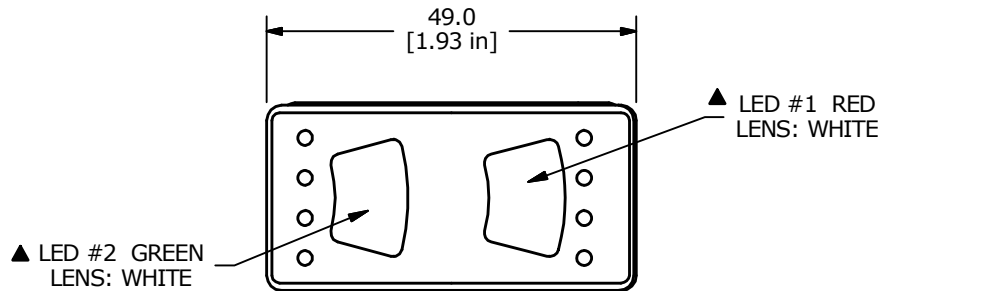

RECOMMENDED
PANEL CUT-OUT

▲ LED #2 GREEN
LENS: WHITE

▲ LED #1 RED
LENS: WHITE

SWITCH FUNCTION		
POS. 1	POS. 2	POS. 3
ON	OFF	ON
1-2	NONE	2-3

NOTES:

1. ALL DIMENSIONS IN MM [INCH]
2. GENERAL TOLERANCE: X.X = ±0.4
X.XX = ±0.25
3. TERM. NOS. FOR REF. ONLY
4. RATING: RATING: 20(8)A @125/250VAC 50/60Hz, T85/T55
5. ELECTRICAL LIFE: 10,000 CYCLES
6. MECHANICAL LIFE: 30,000 CYCLES
7. CONTACT RESISTANCE: <20 MILLI-OHMS INITIAL
8. DIELECTRIC STRENGTH: >1,500V AC 1MIN
9. INSULATION RESISTANCE: >100 MOHMS @ 500VDC
10. OPERATING TEMP: 0°C to 55°C
- ▲ 11. LED VOLTAGE: 125VAC
12. ▲ DENOTES CRITICAL PARAMETER.
13. 2011/65/EU (ROHS) COMPLIANT

A	22417	New Release	8/2/16	MW
REV	PCR NO	DESCRIPTION	DATE	BY

TITLE R713FE3-SXXX4B2RGW				
SCALE 1:1	DATE 8/1/2016	DR MW	DWG C700032	REV A

THE INFORMATION CONTAINED IN THIS DOCUMENT IS PROPRIETARY TO E-SWITCH AND IS NOT TO BE COPIED OR TRANSFERRED