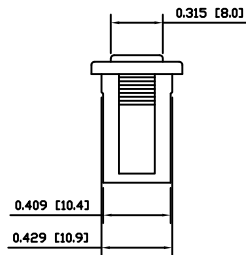

SPECIFICATIONS

FUNCTION:
Switch Blank

APPROVALS:
RoHS
COMPLIANT

COLORS AND MARKINGS

BODY:
Black

ACTUATOR:
Black

MARKINGS:
None

MARKING COLOR:
None

MATERIALS

BODY:
Polyamide 6/6 (PA66), UL94 V-2

ACTUATOR:
Polyamide 6/6 (PA66), UL94 V-2

SUGGESTED PANEL CUTOUT

PANEL THICKNESS		X
0.030~0.049	[0.75~1.25]	1.181 [30.0]
0.049~0.079	[1.25~2.00]	1.197 [30.4]
0.079~0.118	[2.00~3.00]	1.210 [30.7]

ACTUATOR	A	09/06/29	CAB
BODY	A	09/06/29	CAB
COLORS	A	09/06/29	CAB
MATERIALS	A	09/06/29	CAB
SPECIFICATIONS	A	09/06/29	CAB
REFERENCE	REV.	DATE	BY

THE INFORMATION CONTAINED IN THIS DOCUMENT IS PROPRIETARY TO E-SWITCH AND IS NOT TO BE COPIED OR TRANSFERRED

A	INITIAL RELEASE	18932	10/03/10	CAB
REV.	DESCRIPTION	PCR	DATE	DRAWN BY

DIMENSIONS	
INCHES [MILLIMETERS]	
GENERAL TOLERANCES	
±0.008 [±0.2] / ±1'	
SCALE	PROJECTION
DRAWING NOT TO SCALE	1st Angle

RB10001100		
ITEM NUMBER	DATE	REVISION
38-RB10001100	MARCH 10, 2010	A