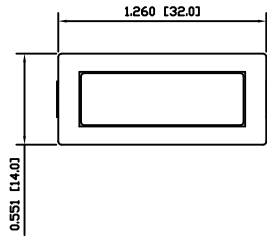

SPECIFICATIONS

FUNCTION:
Switch Blank

APPROVALS:
RoHS
COMPLIANT

COLORS AND MARKINGS

BODY:
Black

ACTUATOR:
Black

MARKINGS:
None

MARKING COLOR:
None

MATERIALS

BODY:
Polyamide 6/6 (PA66), UL94 V-2

ACTUATOR:
Polyamide 6/6 (PA66), UL94 V-2

SUGGESTED PANEL CUTOUT

PANEL THICKNESS		X
0.030~0.049	[0.75~1.25]	1.181 [30.0]
0.049~0.079	[1.25~2.00]	1.197 [30.4]
0.079~0.118	[2.00~3.00]	1.210 [30.7]

A	INITIAL RELEASE	18932	10/03/10	CAB
REV.	DESCRIPTION	PCR	DATE	DRAWN BY

DIMENSIONS	
INCHES [MILLIMETERS]	
GENERAL TOLERANCES	
±0.008 [±0.2] / ±1'	
SCALE	PROJECTION
DRAWING NOT TO SCALE	1st Angle

RB10001100		
ITEM NUMBER	DATE	REVISION
38-RB10001100	MARCH 10, 2010	A