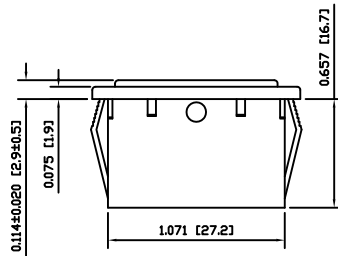

SPECIFICATIONS

FUNCTION:
Switch Blank

APPROVALS:
RoHS
COMPLIANT

COLORS AND MARKINGS

BODY:
Black

ACTUATOR:
Black

MARKINGS:
None

MARKING COLOR:
None

MATERIALS

BODY:
Polyamide 6/6 (PA66), UL94 V-2

ACTUATOR:
Polyamide 6/6 (PA66), UL94 V-2