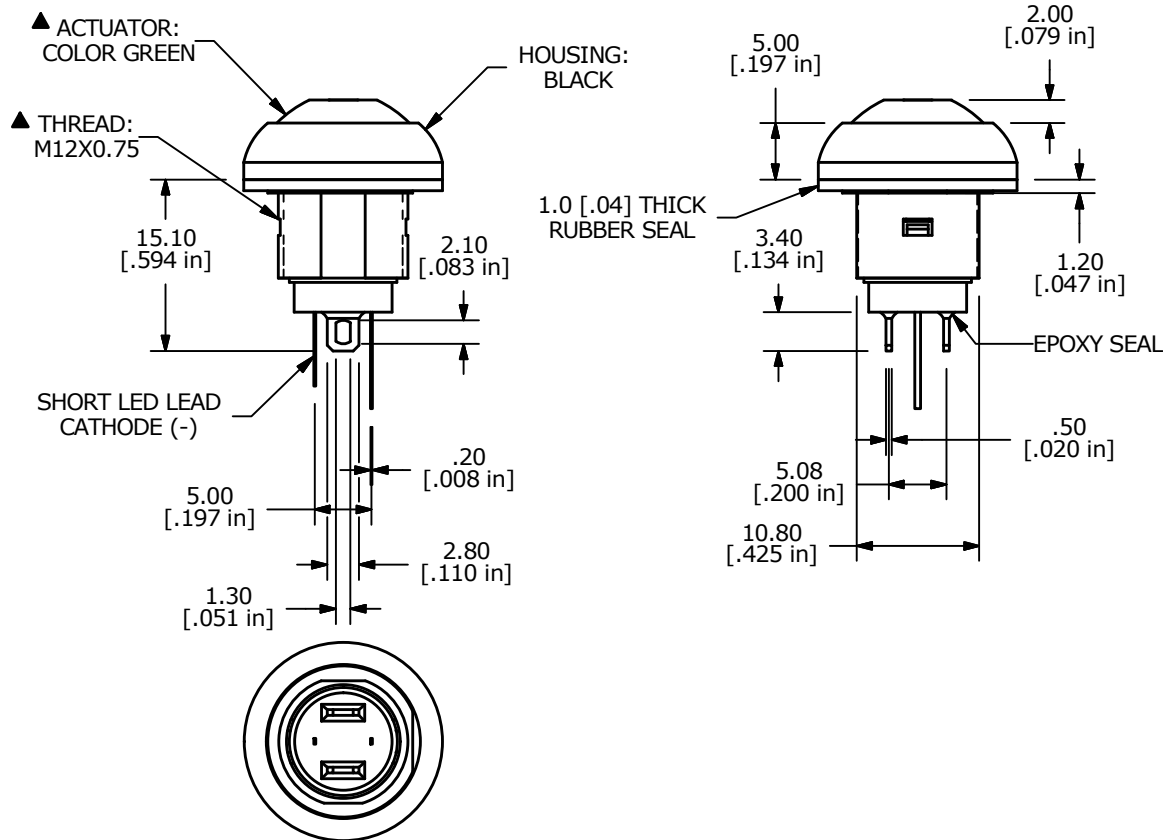

LED PARAMETER	FORWARD CURRENT	FORWARD VOLTAGE @ 20mA	LUMINOUS INTENSITY
UNITS	mA	V	mcd
GREEN	20	2.2 - 2.7	130

- NOTE:**
- ALL DIMENSIONS IN MM [INCH]
  - GENERAL TOLERANCE: X.X=±0.4  
X.XX=±0.25
  - TERMINAL NUMBERS FOR REF ONLY
  - CIRCUIT: SPST OFF-MOMENTARY ON
  - CONTACT MATERIAL: Gold over SILVER
  - 6. RATING: 125mA @ 125 VAC  
100mA @ 50 VDC**
  - ELECTRIC LIFE: 500,000 CYCLES AT FULL LOAD
  - CONTACT RESISTANCE: 50 milli-OHM max. (INITIAL)
  - INSULATION RESISTANCE: 1,000 MEGA-OHM min. @ 500VDC.
  - DIELECTRIC STRENGTH: 1,000 VAC rms.
  - OPERATING FORCE: 350 gf +/- 150 gf
  - OPERATING TEMPERATURE: -30°C TO +85°C.
  - CONTACT BOUNCE: 10ms MAX.
  - 14. TRAVEL: 1.5mm**
  - PANEL THICKNESS RANGE: 1.5 - 4.0 mm.
  - ▲ DENOTES CRITICAL PARAMETER.
  - 2011/65/EU (ROHS) COMPLIANT
  - MAX MOUNTING TORQUE: 1.5 Nm APPLIED TO THE NUT
  - 19. HARDWARE INCLUDED:**
    - T081101 LOCK WASHER (1)
    - T081102 HEX NUT (1)
    - T081100 RUBBER SEAL (1)
  - SEAL RATING: IP67 AT THE FRONT PANEL

REV	PCR NO	DESCRIPTION	DATE	BY
E	22427	ADDED BOTTOM VIEW	8/8/16	MJR
D	21564	CHANGE NOTE 20: IP67 WAS IP65	9/3/14	rc

TITLE RP8100B2M1CEBLKGRNGRN				
SCALE 3:2	DATE 2/29/2008	DR BLR	DWG ST081027	REV E

THE INFORMATION CONTAINED IN THIS DOCUMENT IS PROPRIETARY TO E-SWITCH AND IS NOT TO BE COPIED OR TRANSFERRED