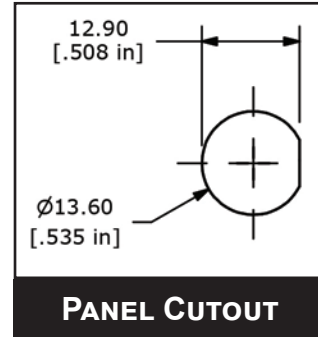

RP8100 SERIES PUSHBUTTON SWITCH

RP8100 w/LED B1 BUSHING

RP8100 w/o LED B1 BUSHING

RP8100 SERIES PUSHBUTTON SWITCH

RP8100 w/ LED B2 BUSHING

RP8100 w/o LED B2 BUSHING

RP8100 SERIES PUSHBUTTON SWITCH

RP8101 NO LED B2 BUSHING