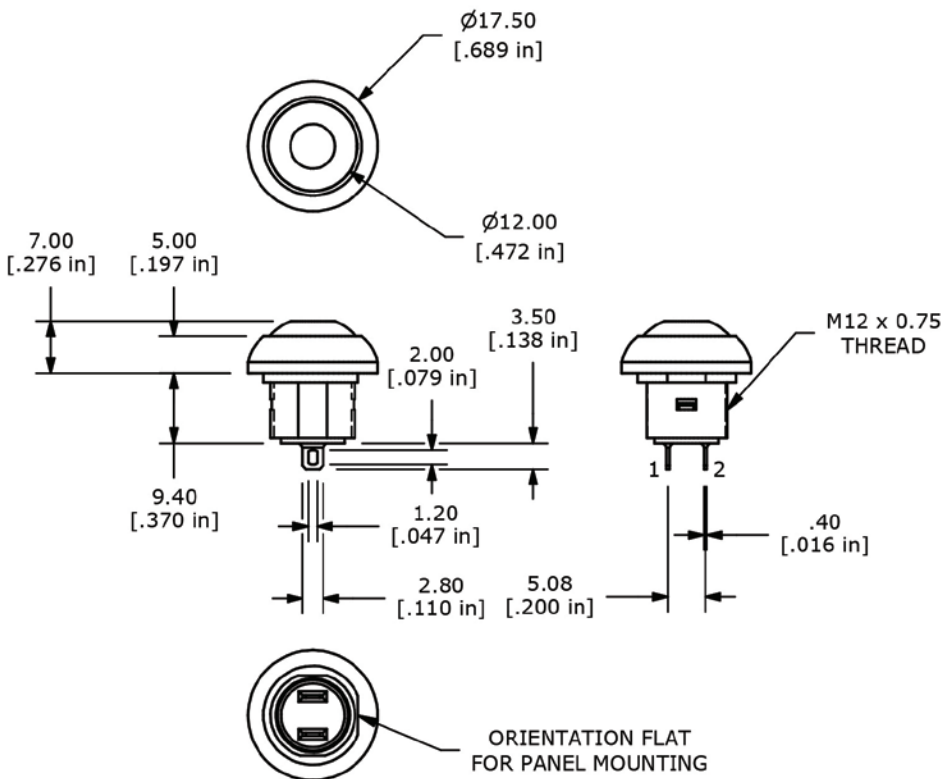

RP8100 SERIES PUSHBUTTON SWITCH

RP8100 w/LED B1 BUSHING

RP8100 w/o LED B1 BUSHING

RP8100 SERIES PUSHBUTTON SWITCH

RP8100 w/ LED B2 BUSHING

RP8100 w/o LED B2 BUSHING

RP8100 SERIES PUSHBUTTON SWITCH

RP8101 NO LED B2 BUSHING