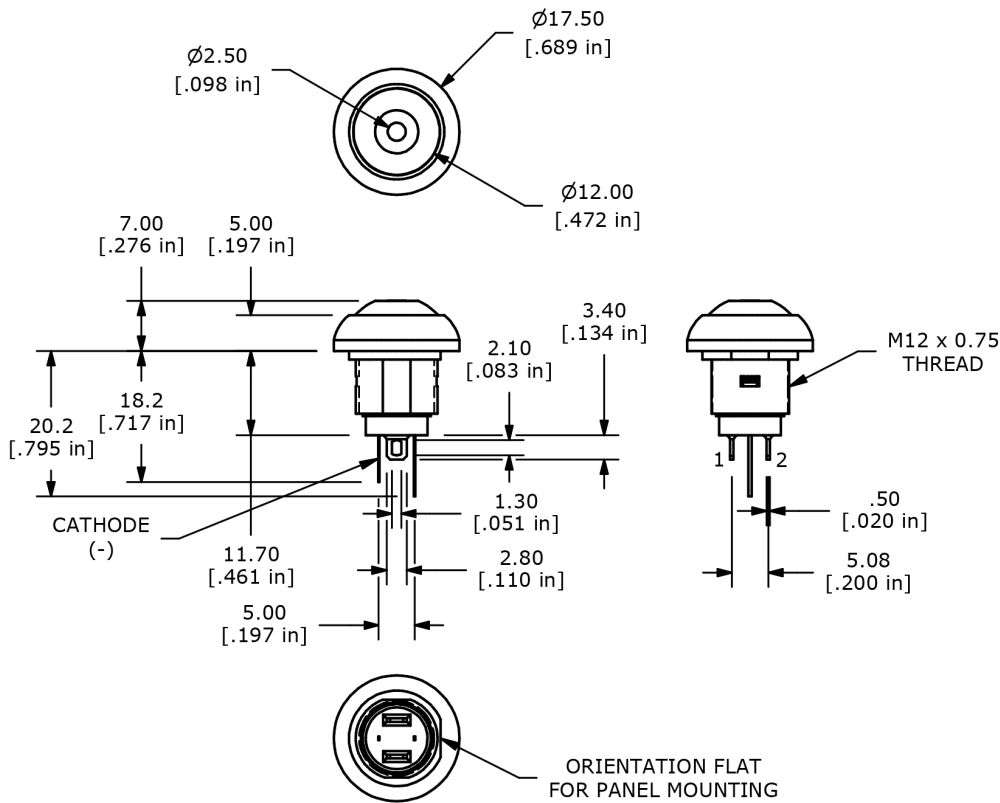

RP8100 SERIES PUSHBUTTON SWITCH

RP8100 w/LED B1 BUSHING

RP8100 w/o LED B1 BUSHING

RP8100 SERIES PUSHBUTTON SWITCH

RP8100 w/ LED B2 BUSHING

RP8100 w/o LED B2 BUSHING

RP8100 SERIES PUSHBUTTON SWITCH

RP8101 NO LED B2 BUSHING