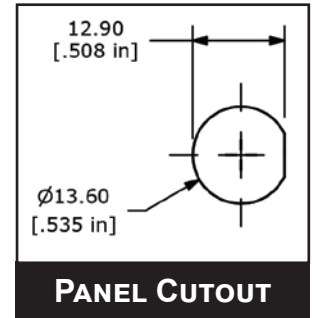

RP8100 SERIES PUSHBUTTON SWITCH

RP8100 w/LED B1 BUSHING

RP8100 w/o LED B1 BUSHING

RP8100 SERIES PUSHBUTTON SWITCH

RP8100 w/ LED B2 BUSHING

RP8100 w/o LED B2 BUSHING

RP8100 SERIES PUSHBUTTON SWITCH

RP8101 NO LED B2 BUSHING