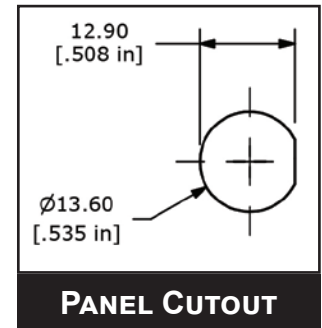

RP8100 SERIES PUSHBUTTON SWITCH

RP8100 w/LED B1 BUSHING

RP8100 w/o LED B1 BUSHING

RP8100 SERIES PUSHBUTTON SWITCH

RP8100 w/ LED B2 BUSHING

RP8100 w/o LED B2 BUSHING

RP8100 SERIES PUSHBUTTON SWITCH

RP8101 NO LED B2 BUSHING