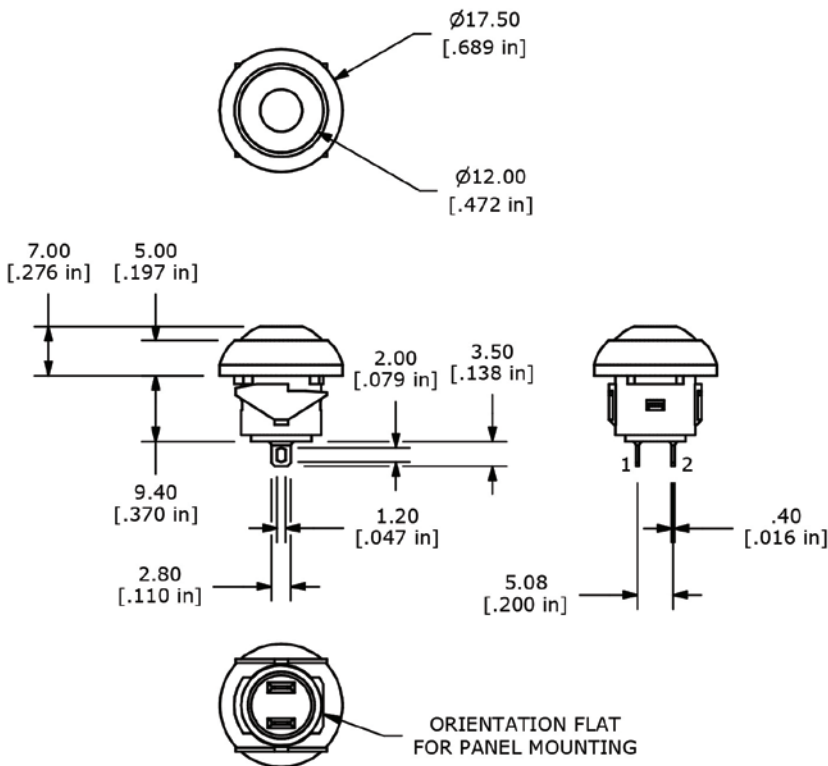

RP8100 SERIES PUSHBUTTON SWITCH

RP8100 w/LED B1 BUSHING

RP8100 w/o LED B1 BUSHING

RP8100 SERIES PUSHBUTTON SWITCH

RP8100 w/ LED B2 BUSHING

RP8100 w/o LED B2 BUSHING

RP8100 SERIES PUSHBUTTON SWITCH

RP8101 NO LED B2 BUSHING

- ANTI-VANDAL SWITCHES
- DETECTOR SWITCHES
- DIP SWITCHES
- KEYLOCK SWITCHES
- NAVIGATION SWITCHES
- PUSHBUTTON SWITCHES**
- ROCKER SWITCHES
- ROTARY SWITCHES
- SLIDE SWITCHES
- SNAP ACTION SWITCHES
- TACTILE SWITCHES
- TOGGLE SWITCHES
- CAP OPTIONS