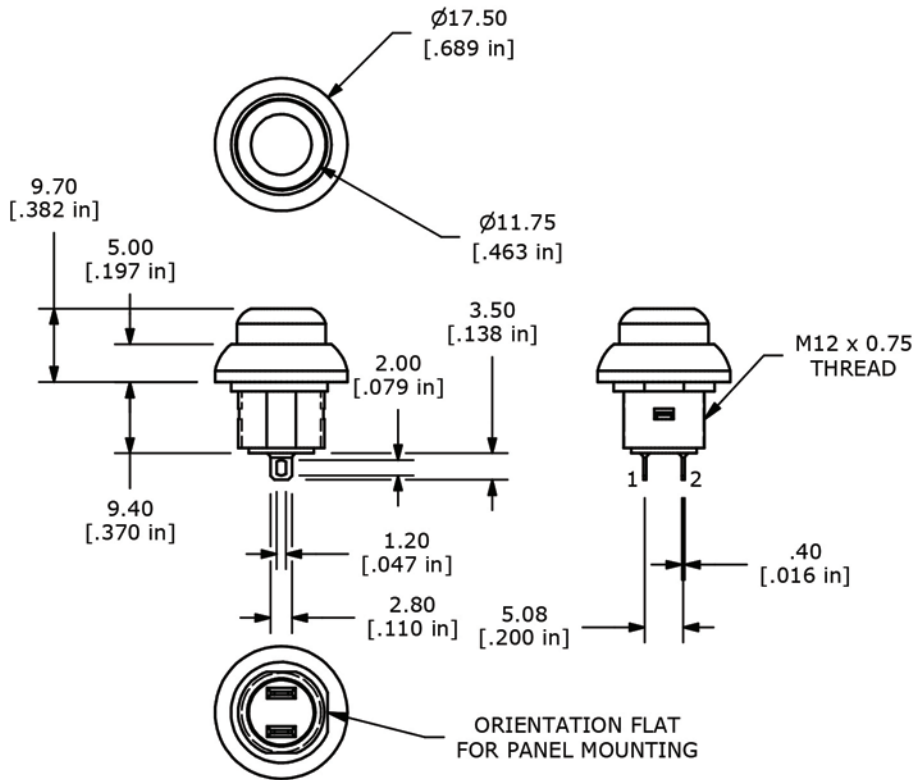

RP8100 SERIES PUSHBUTTON SWITCH

RP8100 w/LED B1 BUSHING

RP8100 w/o LED B1 BUSHING

RP8100 SERIES PUSHBUTTON SWITCH

RP8100 w/ LED B2 BUSHING

RP8100 w/o LED B2 BUSHING

RP8100 SERIES PUSHBUTTON SWITCH

RP8101 NO LED B2 BUSHING