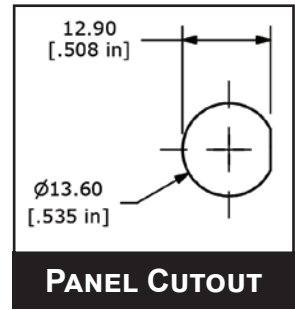

RP8100 SERIES PUSHBUTTON SWITCH

RP8100 w/LED B1 BUSHING

RP8100 w/o LED B1 BUSHING

RP8100 SERIES PUSHBUTTON SWITCH

RP8100 w/ LED B2 BUSHING

RP8100 w/o LED B2 BUSHING

RP8100 SERIES PUSHBUTTON SWITCH

RP8101 NO LED B2 BUSHING