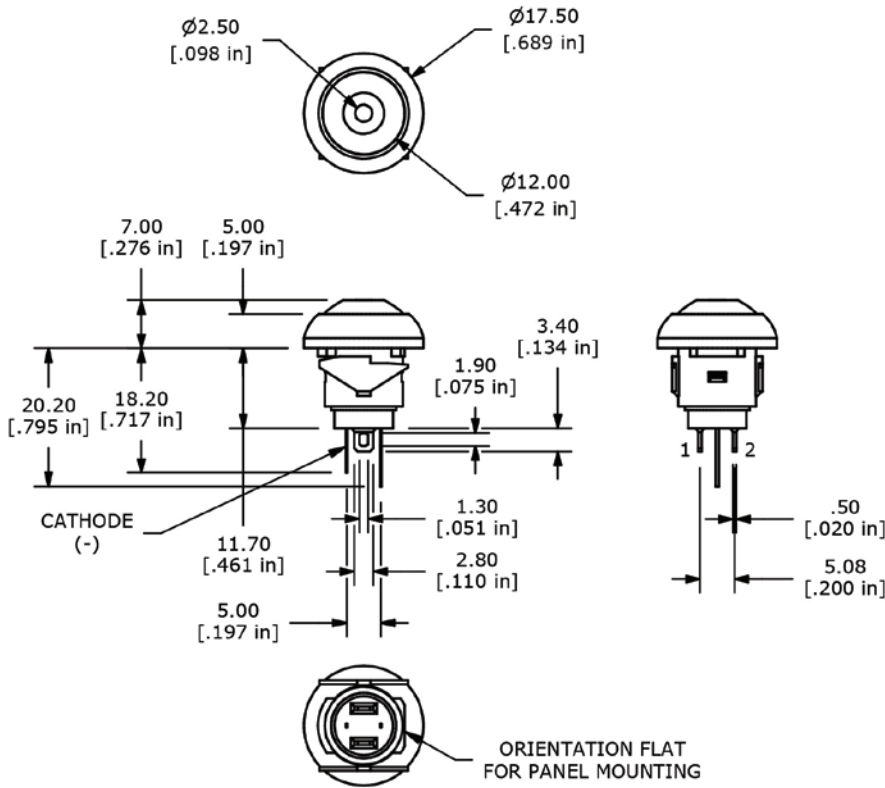

RP8100 SERIES PUSHBUTTON SWITCH

RP8100 w/LED B1 BUSHING

RP8100 w/o LED B1 BUSHING

RP8100 SERIES PUSHBUTTON SWITCH

RP8100 w/ LED B2 BUSHING

RP8100 w/o LED B2 BUSHING

RP8100 SERIES PUSHBUTTON SWITCH

RP8101 NO LED B2 BUSHING

- ANTI-VANDAL SWITCHES
- DETECTOR SWITCHES
- DIP SWITCHES
- KEYLOCK SWITCHES
- NAVIGATION SWITCHES
- PUSHBUTTON SWITCHES**
- ROCKER SWITCHES
- ROTARY SWITCHES
- SLIDE SWITCHES
- SNAP ACTION SWITCHES
- TACTILE SWITCHES
- TOGGLE SWITCHES
- CAP OPTIONS