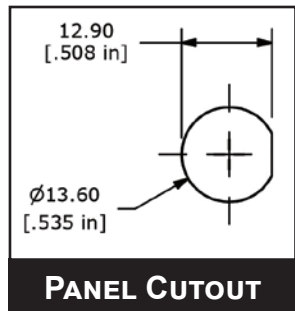

RP8100 SERIES PUSHBUTTON SWITCH

RP8100 w/LED B1 BUSHING

RP8100 w/o LED B1 BUSHING

RP8100 SERIES PUSHBUTTON SWITCH

RP8100 w/ LED B2 BUSHING

RP8100 w/o LED B2 BUSHING

RP8100 SERIES PUSHBUTTON SWITCH

RP8101 NO LED B2 BUSHING