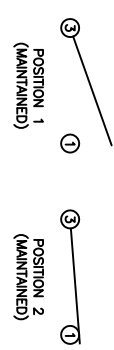

SUGGESTED PANEL CUTOUT

ALTERNATE PANEL CUTOUT

- MATERIALS**
- BODY: Phenolic, UL94 V-0
 - ACTUATOR: Nickel Plated Brass
 - BUSHING: Nickel Plated Brass
 - HOUSING: Nickel Plated Steel
 - HARDWARE: Nickel Plated Brass
 - SPACER PLATE: Epoxy Board
 - SPRING: Steel
 - ACTUATOR PLUNGER: Phenolic, UL94 V-0
 - MOBILE CONTACT BAR: Silver Plated Copper
 - CENTER PIVOT: Silver Plated Copper
 - CONTACTS: Silver Alloy Clad Copper
 - TERMINALS: Brass

- SPECIFICATIONS**
- FUNCTION: 1P1T OFF-ON
 - RATINGS: ANSI/UL1054 and CAN/CSA C22.2 No.55 (E194579): 20A 125VAC [cUlrus], 15A 277VAC [cUlrus], 2HP 125/277VAC [cUlrus]
 - CONTACT RESISTANCE: Initial: 10mΩ Max.
 - INSULATION RESISTANCE: 10MΩ Min.
 - DIELECTRIC STRENGTH: 1,500VAC for 1 Minute
 - OPERATING LIFE: 6,000 Cycles [cUlrus]
 - TEMPERATURE: Operating: 0°C to 85°C [cUlrus]
- APPROVALS: **ROHS COMPLIANT**

SCHEMATIC

ACTUATOR	B	10/06/10	CAB
BODY	B	10/06/10	CAB
MATERIALS	B	10/06/09	CAB
SPECIFICATIONS	B	10/06/09	CAB
REFERENCE	REV.	DATE	BY

1

2

3

4

5

6