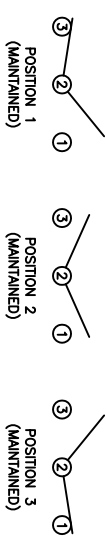

SUGGESTED PANEL CUTOUT

ALTERNATE PANEL CUTOUT

- MATERIALS**
- BODY: Phenolic, UL94 V-0
 - ACTUATOR: Nickel Plated Brass
 - BUSHING: Nickel Plated Brass
 - HOUSING: Nickel Plated Steel
 - HARDWARE: Nickel Plated Brass
 - SPACER PLATE: Epoxy Board
 - SPRING: Steel
 - ACTUATOR PLUNGER: Phenolic, UL94 V-0
 - MOBILE CONTACT BAR: Silver Plated Copper
 - CENTER PIVOT: Silver Plated Copper
 - CONTACTS: Silver Alloy Clad Copper
 - TERMINALS: Brass

- SPECIFICATIONS**
- FUNCTION: 1P2T ON-OFF-ON
 - RATINGS:
 - ANSI/UL1054 and CAN/CSA C22.2 No.55 (E194579): 20A 125VAC [cJrus]
 - 15A 277VAC [cJrus]
 - 2HP 125/277VAC [cJrus]
 - CONTACT RESISTANCE: Initial: 10mΩ Max.
 - INSULATION RESISTANCE: 10MΩ Min.
 - DIELECTRIC STRENGTH: 1,500VAC for 1 Minute
 - OPERATING LIFE: 6,000 Cycles [cJrus]
 - TEMPERATURE: Operating: 0°C to 85°C [cJrus]
- APPROVALS: **RoHS COMPLIANT**

SCHEMATIC

ACTUATOR	B	10/06/10	CAB
BODY	B	10/06/10	CAB
MATERIALS	B	10/06/09	CAB
SPECIFICATIONS	B	10/06/09	CAB
REFERENCE	REV.	DATE	BY

1

2

3

4

5

6

7

8

CONNECTED PANEL CUTOUT, SPECIFICATIONS, AND MATERIALS	B	19133	10/06/10	CAB
INITIAL RELEASE	A			
DESCRIPTION	REV.	POSITION	DATE	DRAWN BY

DIMENSIONS	INCHES [MILLIMETERS]
GENERAL TOLERANCES	±0.008 [±0.2] / ±.1
SCALE	DRAWING NOT TO SCALE
PROJECTION	DRIVING NUMBER