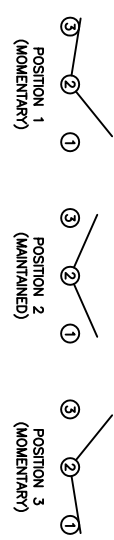

SUGGESTED PANEL CUTOUT

ALTERNATE PANEL CUTOUT

- MATERIALS**
- BODY: Phenolic, UL94 V-0
 - ACTUATOR: Nickel Plated Brass
 - BUSHING: Nickel Plated Brass
 - HOUSING: Nickel Plated Steel
 - HARDWARE: Nickel Plated Brass
 - SPACER PLATE: Epoxy Board
 - SPRING: Steel
 - ACTUATOR PLUNGER: Phenolic, UL94 V-0
 - MOBILE CONTACT BAR: Silver Plated Copper
 - CENTER PIVOT: Silver Plated Copper
 - CONTACTS: Silver Alloy Clad Copper
 - TERMINALS: Brass

- SPECIFICATIONS**
- FUNCTION: 1P2T (ON)-OFF-(ON)
 - RATINGS:
 - ANSI/UL1054 and CAN/CSA C22.2 No.55 (E194579): 20A 125VAC [cURus]
 - 15A 277VAC [cURus]
 - 1.5HP 125/277VAC [cURus]
 - CONTACT RESISTANCE: Initial: 10mΩ Max.
 - INSULATION RESISTANCE: 10MΩ Min.
 - DIELECTRIC STRENGTH: 1,500VAC for 1 Minute
 - OPERATING LIFE: 6,000 Cycles [cURus]
 - TEMPERATURE: Operating: 0°C to 85°C [cURus]
- APPROVALS: **ROHS COMPLIANT**

SCHEMATIC

ACTUATOR BODY	REV.	DATE	BY
B	10/06/10	CAB	
B	10/06/10	CAB	
B	10/06/09	CAB	
B	10/06/09	CAB	

THE INFORMATION CONTAINED IN THIS DOCUMENT IS PROPRIETARY TO E-SWITCH AND IS NOT TO BE COPIED OR TRANSMITTED

CONNECTED PANEL CUTOUT, SPECIFICATIONS, AND MATERIALS	REV.	DATE	BY
A	19133	10/06/10	CAB
A	19133	09/08/09	CAB
A	19133	09/08/09	CAB

DIMENSIONS	INCHES [MILLIMETERS]
GENERAL TOLERANCES	±0.008 [±0.2] / ±1'
SCALE	DRAWING NOT TO SCALE