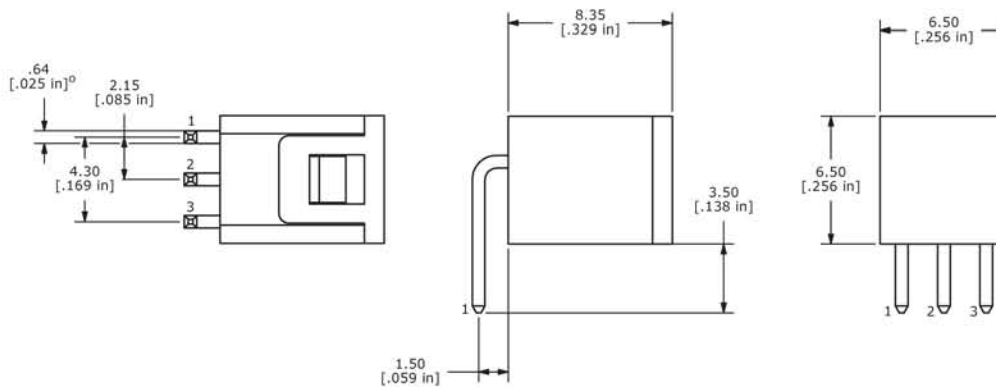

Series Model Contact Material

TM 1000 Q - Silver

Specifications subject to change without notice

ON - OFF ANGLES

BODY DIMENSIONS

- ANTI-VANDAL SWITCHES
- DETECTOR SWITCHES
- DIP SWITCHES
- KEYLOCK SWITCHES
- NAVIGATION SWITCHES
- PUSHBUTTON SWITCHES
- ROCKER SWITCHES
- ROTARY SWITCHES
- SLIDE SWITCHES
- SNAP ACTION SWITCHES
- TACTILE SWITCHES
- TOGGLE SWITCHES
- CAP OPTIONS