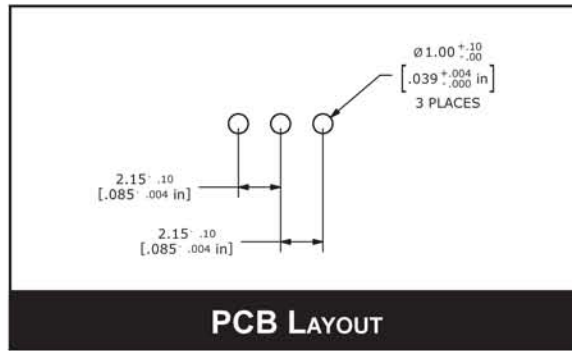

Series Model Contact Material

TM 1000 Q - Silver

Specifications subject to change without notice

ON - OFF ANGLES

BODY DIMENSIONS

- ANTI-VANDAL SWITCHES
- DETECTOR SWITCHES
- DIP SWITCHES
- KEYLOCK SWITCHES
- NAVIGATION SWITCHES
- PUSHBUTTON SWITCHES
- ROCKER SWITCHES
- ROTARY SWITCHES
- SLIDE SWITCHES
- SNAP ACTION SWITCHES
- TACTILE SWITCHES
- TOGGLE SWITCHES
- CAP OPTIONS