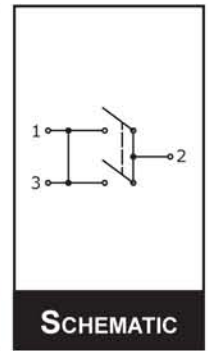

Series Model Contact Material

TM 1000 Q - Silver

Specifications subject to change without notice

ON - OFF ANGLES

BODY DIMENSIONS

- ANTI-VANDAL SWITCHES
- DETECTOR SWITCHES
- DIP SWITCHES
- KEYLOCK SWITCHES
- NAVIGATION SWITCHES
- PUSHBUTTON SWITCHES
- ROCKER SWITCHES
- ROTARY SWITCHES
- SLIDE SWITCHES
- SNAP ACTION SWITCHES
- TACTILE SWITCHES
- TOGGLE SWITCHES
- CAP OPTIONS