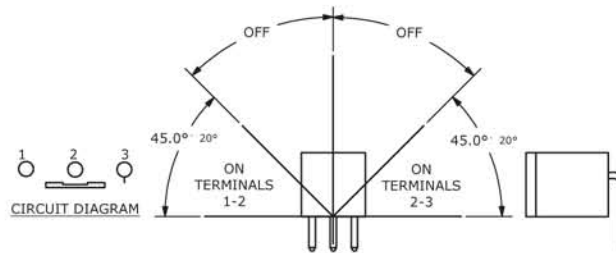

Series Model Contact Material

TM 1000 Q - Silver

Specifications subject to change without notice

ON - OFF ANGLES

BODY DIMENSIONS

- ANTI-VANDAL SWITCHES
- DETECTOR SWITCHES
- DIP SWITCHES
- KEYLOCK SWITCHES
- NAVIGATION SWITCHES
- PUSHBUTTON SWITCHES
- ROCKER SWITCHES
- ROTARY SWITCHES
- SLIDE SWITCHES
- SNAP ACTION SWITCHES
- TACTILE SWITCHES
- TOGGLE SWITCHES
- CAP OPTIONS