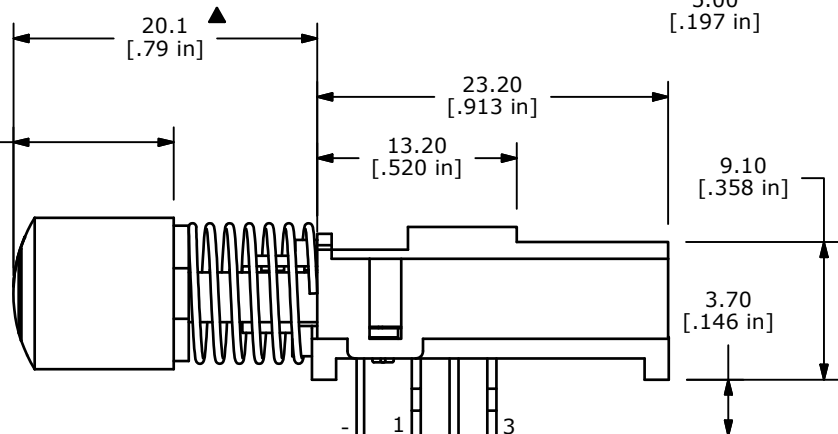

▲ R05 BUTTON
BLACK, POWER SYMBOL
(B410002)

▲ WBL2UOAGYQ
(B400016)

NOTES:

1. ALL DIMENSIONS IN MM [INCH]
2. GENERAL TOLERANCE: x.x=±0.4mm
x.xx=±0.25mm
3. RATING: DC 30V, 0.3A
- ▲ 4. OPERATING FORCE: 200±100gf
- ▲ 5. TRAVEL: 3.3mm FULL TRAVEL
6. LIFE CYCLES: 10,000 CYCLES
7. OPERATING TEMPERATURE: -20°C TO 70°C
8. CONTACT RESISTANCE: 20mΩ MAX.
9. INSULATION RESISTANCE: 100MΩ MIN@ 500VDC.
- ▲ 10. LED COLOR: GREEN-YELLOW BI-COLOR
11. ▲ DENOTES CRITICAL PARAMETER.
12. 2002/95/EC (RoHS) COMPLIANT.

LED SPECS	UNITS	GREEN	YELLOW
FORWARD CURRENT	mA	20	20
FORWARD VOLTAGE @20mA	V	2.1 Typ-2.5 Max	2.0 Typ - 2.5 Max
LUMINOUS INTENSITY @ 20mA	MCD	70 Typ	150 Typ

TITLE WBL2UOAGYQR05BLKPWR

A	21777	Release For Production	1/30/15	rc
REV	PCR NO	DESCRIPTION	DATE	BY