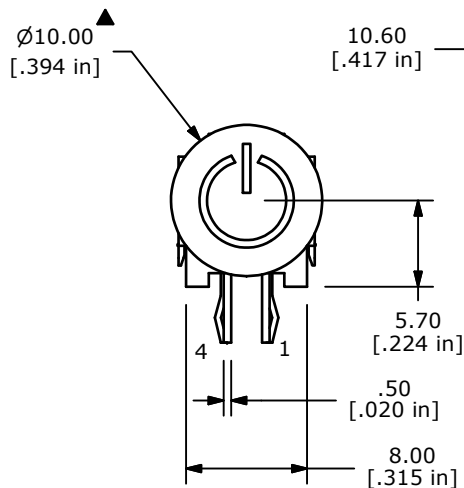

▲ R05 BUTTON
BLACK, POWER SYMBOL
(B410002)

▲ WBL2UOAGYQ
(B400016)

NOTES:

1. ALL DIMENSIONS IN MM [INCH]
2. GENERAL TOLERANCE: x.x=±0.4mm
x.xx=±0.25mm
3. RATING: DC 30V, 0.3A
- ▲ 4. OPERATING FORCE: 200±100gf
- ▲ 5. TRAVEL: 3.3mm FULL TRAVEL
6. LIFE CYCLES: 10,000 CYCLES
7. OPERATING TEMPERATURE: -20°C TO 70°C
8. CONTACT RESISTANCE: 20mΩ MAX.
9. INSULATION RESISTANCE: 100MΩ MIN@ 500VDC.
- ▲ 10. LED COLOR: GREEN-YELLOW BI-COLOR
11. ▲ DENOTES CRITICAL PARAMETER.
12. 2002/95/EC (RoHS) COMPLIANT.

LED SPECS	UNITS	GREEN	YELLOW
FORWARD CURRENT	mA	20	20
FORWARD VOLTAGE @20mA	V	2.1 Typ-2.5 Max	2.0 Typ - 2.5 Max
LUMINOUS INTENSITY @ 20mA	MCD	70 Typ	150 Typ

TITLE WBL2UOAGYQR05BLKPWR

A	21777	Release For Production	1/30/15	rc
REV	PCR NO	DESCRIPTION	DATE	BY

SCALE	DATE	DR	DWG	REV
2	1/30/2015	rc	XB0946P	A

THE INFORMATION CONTAINED IN THIS DOCUMENT IS PROPRIETARY TO E-SWITCH AND IS NOT TO BE COPIED OR TRANSFERRED

X-ON Electronics

Largest Supplier of Electrical and Electronic Components