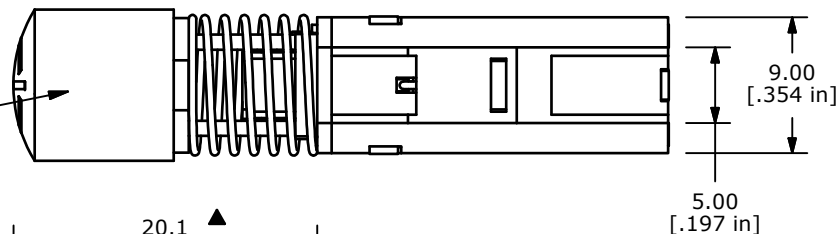

▲ R05 BUTTON
BLACK, POWER SYMBOL
(B410002)

▲ WBL2UOAGYQ
(B400016)

NOTES:

1. ALL DIMENSIONS IN MM [INCH]
2. GENERAL TOLERANCE: x.x=±0.4mm
x.xx=±0.25mm
3. RATING: DC 30V, 0.3A
- ▲ 4. OPERATING FORCE: 200±100gf
- ▲ 5. TRAVEL: 3.3mm FULL TRAVEL
6. LIFE CYCLES: 10,000 CYCLES
7. OPERATING TEMPERATURE: -20°C TO 70°C
8. CONTACT RESISTANCE: 20mΩ MAX.
9. INSULATION RESISTANCE: 100MΩ MIN@ 500VDC.
- ▲ 10. LED COLOR: GREEN-YELLOW BI-COLOR
11. ▲ DENOTES CRITICAL PARAMETER.
12. 2002/95/EC (RoHS) COMPLIANT.

LED SPECS	UNITS	GREEN	YELLOW
FORWARD CURRENT	mA	20	20
FORWARD VOLTAGE @20mA	V	2.1 Typ-2.5 Max	2.0 Typ - 2.5 Max
LUMINOUS INTENSITY @ 20mA	MCD	70 Typ	150 Typ

TITLE WBL2UOAGYQR05BLKPWR

A	21777	Release For Production	1/30/15	rc
REV	PCR NO	DESCRIPTION	DATE	BY