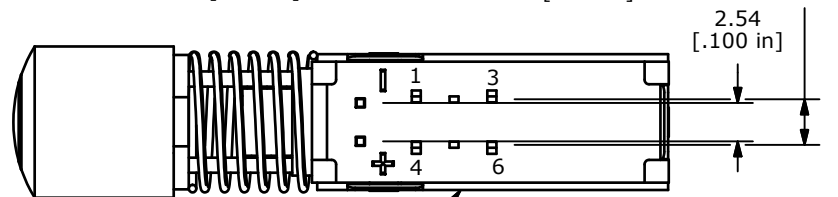

▲ R05 BUTTON
BLACK, POWER SYMBOL
(B410002)

▲ WBL2UOAGYQ
(B400016)

NOTES:

1. ALL DIMENSIONS IN MM [INCH]
2. GENERAL TOLERANCE: x.x=±0.4mm
x.xx=±0.25mm
3. RATING: DC 30V, 0.3A
- ▲ 4. OPERATING FORCE: 200±100gf
- ▲ 5. TRAVEL: 3.3mm FULL TRAVEL
6. LIFE CYCLES: 10,000 CYCLES
7. OPERATING TEMPERATURE: -20°C TO 70°C
8. CONTACT RESISTANCE: 20mΩ MAX.
9. INSULATION RESISTANCE: 100MΩ MIN@ 500VDC.
- ▲ 10. LED COLOR: GREEN-YELLOW BI-COLOR
11. ▲ DENOTES CRITICAL PARAMETER.
12. 2002/95/EC (RoHS) COMPLIANT.

LED SPECS	UNITS	GREEN	YELLOW
FORWARD CURRENT	mA	20	20
FORWARD VOLTAGE @20mA	V	2.1 Typ-2.5 Max	2.0 Typ - 2.5 Max
LUMINOUS INTENSITY @ 20mA	MCD	70 Typ	150 Typ

TITLE WBL2UOAGYQR05BLKPWR

A	21777	Release For Production	1/30/15	rc
REV	PCR NO	DESCRIPTION	DATE	BY