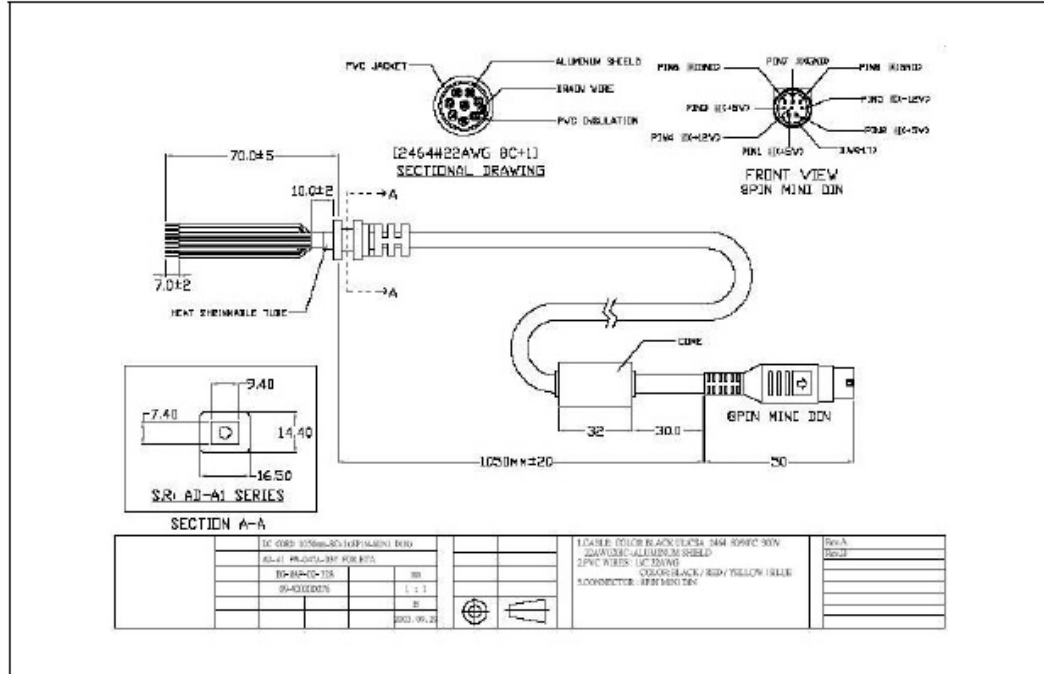

DTB-3X-W

47W

3ch

FEATURES:

- 3-pole IEC320-C14 AC inlet, Class I
- Black color plastic enclosed case
- 2 year warranty
- Triple Output

MODEL/CHANNEL		Unit	DTB47-3X-W		
OUTPUT	Output Voltage Min	Vdc	+5	+12	-12
	Output Load Max	A	7	1.5	0.3
	Output Load Min	A	0.5	0.1	0.05
	Ripple & Noise(max) *3	mV	50	120	120
	Output Limit Max	V	5.25	12.6	-13.2
	Output Limit Min	V	4.85	11.4	-10.8
	Hold Up Time	-	115VAC (or 230VAC)		
INPUT	Input Voltage	Vac	90~264VAC		
	Input Current	A	1.0A MAX. (RMS)		
	Line Frequency	Hz	47Hz to 63Hz		
	Inrush Current Range	A	30A MAX. (COLD START AT MAX. LOAD & 110VAC 60A MAX. (COLD START AT MAX. LOAD & 220VAC INPUT)		
	Efficiency	%	70% AC normal input & the Maximum load		
Protection	Over current Protection	-	+5 Overvoltage Range 5.6 to 6.5		
	Over Load Protection	-	+160% MAX		
	Short circuit protection	-	+5V to +12V		
Environmental Agencies	Safety	-	UL 60950-1	CSA C22.2-No.60950-1	TUV EN60950-1 CB IEC 60950-1
	EMC	-	CISPR22 Class B	EN 55022 Class B	FCC CERTIFICATE CE
Dielectric Withstand	Primary to Secondary	-	3000VAC for 60 Sec.		
	Primary to Frame Ground	-	1500VAC for 60 Sec.		
	Secondary to Ground	-	500VAC for 60 Sec.		
Environment	Operating Temperature	-	0 to +60°C(Derate linearly 2.5% per °C from 41 to 60°C)		
	Operating Humidity	-	20 to 90% non-condensing		
	Storage Temperature	-	-10°C to +70°C		
	MTBF	-	>80,000 hours at full load and 25°C ambient temperature		
Dimension	Size(WxHxD) / Weight	mm/g	132(L) mm x 69(W) mm x 40(H) mm/0.42 kgs		

MECHANICAL DIMENSIONS

47W

- Note:
1. AC Inlet : IEC320-C14
 2. Plastic Case Color : Black
 3. Tolerance : $\pm 0.5\text{mm}$
 4. Unit : mm

X-ON Electronics

Largest Supplier of Electrical and Electronic Components