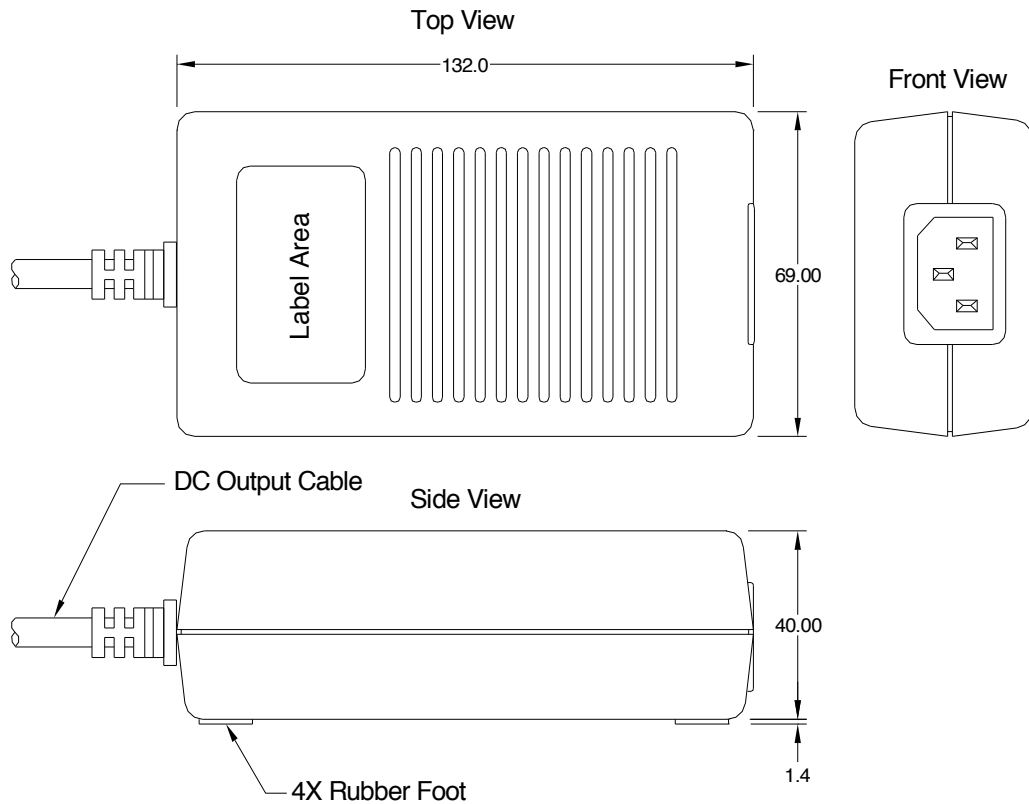

DTB-3X-W

47W

3ch

FEATURES:

- 3-pole IEC320-C14 AC inlet, Class I
- Black color plastic enclosed case
- 2 year warranty
- Triple Output

MODEL/CHANNEL		Unit	DTB47-3X-W		
OUTPUT	Output Voltage Min	Vdc	+5	+12	-12
	Output Load Max	A	7	1.5	0.3
	Output Load Min	A	0.5	0.1	0.05
	Ripple & Noise(max) *3	mV	50	120	120
	Output Limit Max	V	5.25	12.6	-13.2
	Output Limit Min	V	4.85	11.4	-10.8
	Hold Up Time	-	115VAC (or 230VAC)		
INPUT	Input Voltage	Vac	90~264VAC		
	Input Current	A	1.0A MAX. (RMS)		
	Line Frequency	Hz	47Hz to 63Hz		
	Inrush Current Range	A	30A MAX. (COLD START AT MAX. LOAD & 110VAC 60A MAX. (COLD START AT MAX. LOAD & 220VAC INPUT)		
	Efficiency	%	70% AC normal input & the Maximum load		
Protection	Over current Protection	-	+5 Overvoltage Range 5.6 to 6.5		
	Over Load Protection	-	+160% MAX		
	Short circuit protection	-	+5V to +12V		
Environmental Agencies	Safety	-	UL 60950-1	CSA C22.2-No.60950-1	TUV EN60950-1 CB IEC 60950-1
	EMC	-	CISPR22 Class B	EN 55022 Class B	FCC CERTIFICATE CE
Dielectric Withstand	Primary to Secondary	-	3000VAC for 60 Sec.		
	Primary to Frame Ground	-	1500VAC for 60 Sec.		
	Secondary to Ground	-	500VAC for 60 Sec.		
Environment	Operating Temperature	-	0 to +60°C(Derate linearly 2.5% per °C from 41 to 60°C)		
	Operating Humidity	-	20 to 90% non-condensing		
	Storage Temperature	-	-10°C to +70°C		
	MTBF	-	>80,000 hours at full load and 25°C ambient temperature		
Dimension	Size(WxHxD) / Weight	mm/g	132(L) mm x 69(W) mm x 40(H) mm/0.42 kgs		

MECHANICAL DIMENSIONS

47W

- Note:
1. AC Inlet : IEC320-C14
 2. Plastic Case Color : Black
 3. Tolerance : $\pm 0.5\text{mm}$
 4. Unit : mm

X-ON Electronics

Largest Supplier of Electrical and Electronic Components