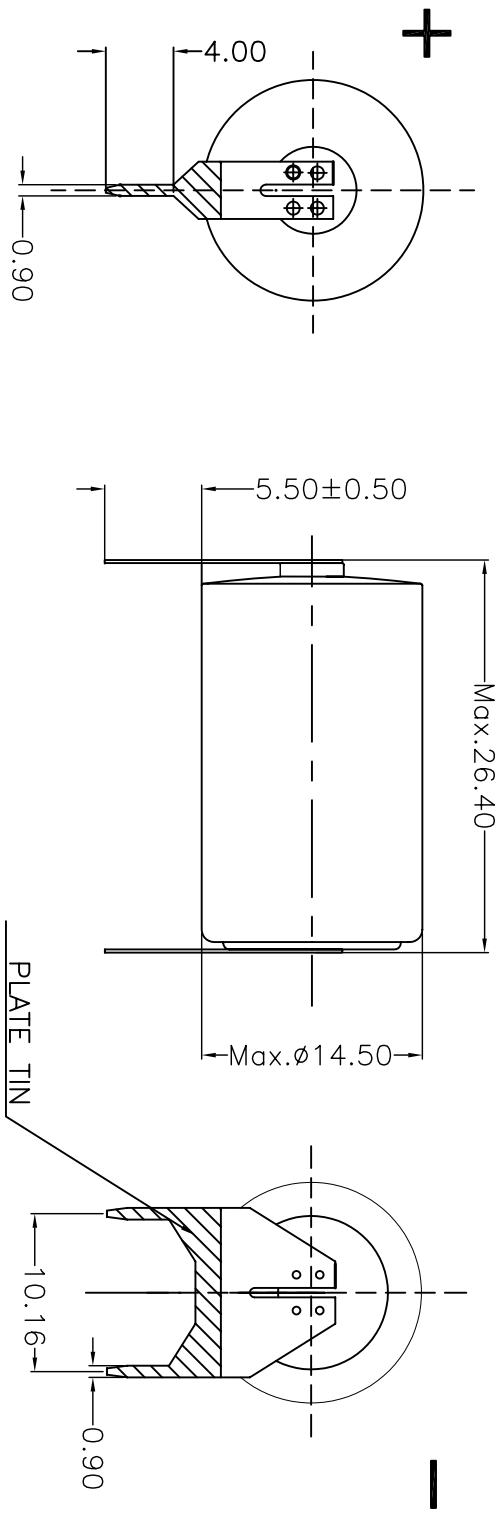

3D FILE NAME

Sym	Date	ECN No.	Description	Modify	Appr.

THIS DRAWING USED FOR

GENERAL TOLERANCE

DIMENSIONAL TOLERANCES

X :±0.3
 X.X :±0.2
 X.XX :±0.1
 angles :±0.5°

DON'T COPY WITHOUT ALLOWED BY R&D OF EVE.

3RD. ANGLE'S

UNIT mm

DRAWING NO.

Rev. A

SIZE A4

SCALE

SHEET 0F

1	A	B	C	D	E	F
2						
3						
4	A	B	C	D	E	F

X-ON Electronics