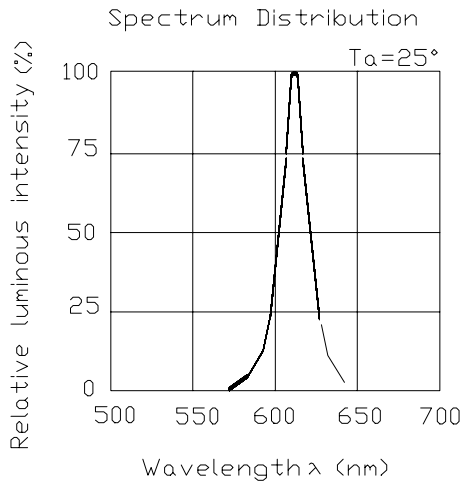

MODEL NO 264-7UYOC/S530-A3

ECN : _____

Page: 3/4

■ Typical Electro-Optical Characteristic Curves

X-ON Electronics

Largest Supplier of Electrical and Electronic Components

Click to view similar products for [Standard LEDs - Through Hole category:](#)