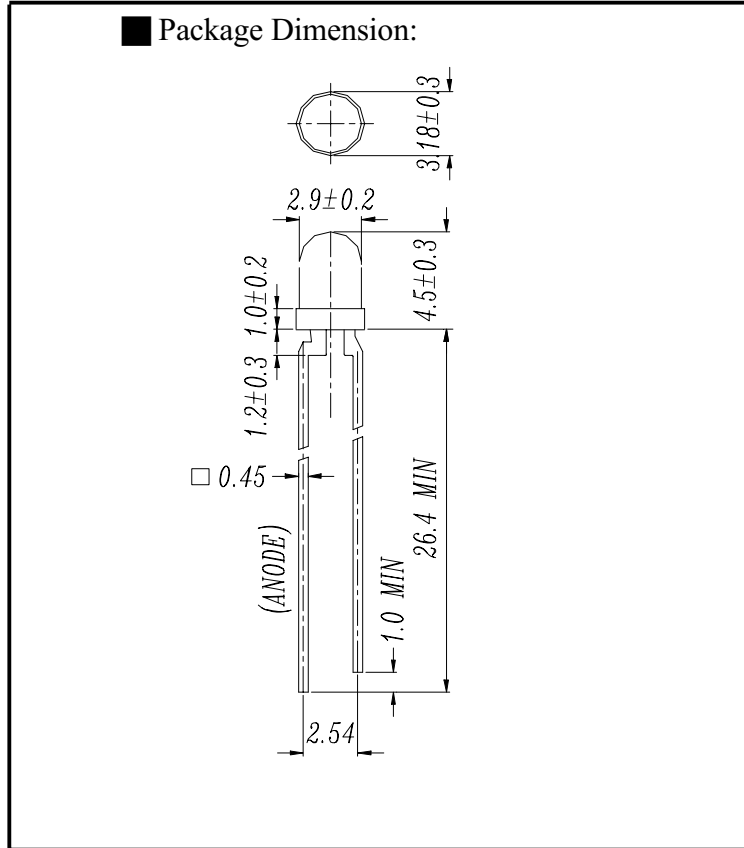

EVERLIGHT ELECTRONICS CO.,LTD.

Device Number : DLE-026-328 REV: 1.0

3mm Round Small Flange Without stand-off LEDs, T-1

MODEL NO : 264-7UYOC/S530-A3 ECN : _____ Page: 1/4

■ Features :

- High luminous power.
- Can be driven at low current.
- 2.54mm lead spacing.
- Available on tape and reel.

■ Package Dimension:

■ Applications :

- TV Set
- Monitor
- Telephone
- Computer

■ NOTES :

- 1.All dimensions are in millimeters.
- 2.An epoxy meniscus may extend about 1.5mm(0.059") down to the lead.

PART NO	CHIP		Lens Color
	Material	Emitted Color	
264-7UYOC/S530-A3	AlGaInP	Super Yellow Orange	Water Clear