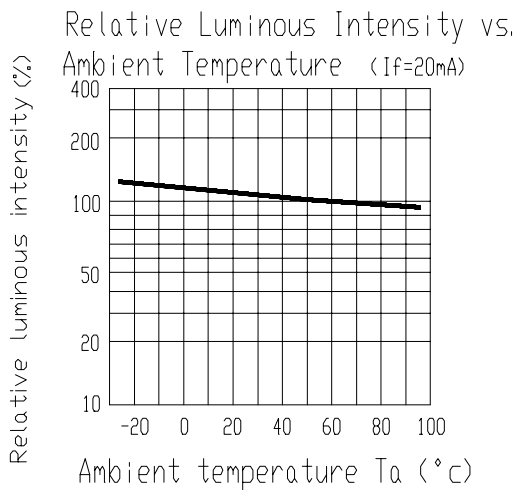

Device Number : DLE-026-328

REV: 1.0

3mm Round Small Flange Without stand-off LEDs, T-1

MODEL NO 264-7UYOC/S530-A3

ECN : _____

Page: 3/4

■ Typical Electro-Optical Characteristic Curves