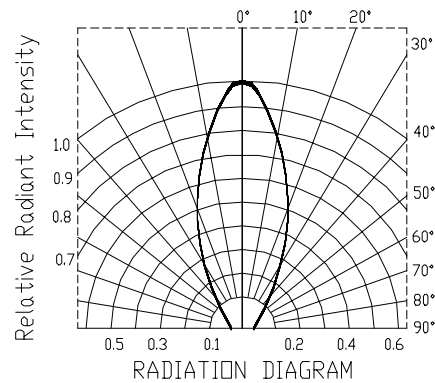

Device Number : DLE-026-328

REV: 1.0

3mm Round Small Flange Without stand-off LEDs, T-1

MODEL NO 264-7UYOC/S530-A3

ECN : _____

Page: 3/4

■ Typical Electro-Optical Characteristic Curves