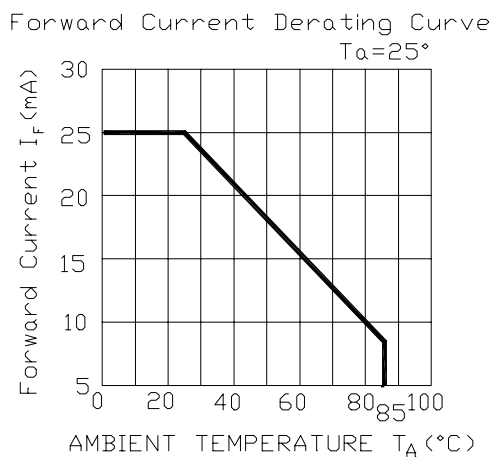

Device Number : DLE-026-328

REV: 1.0

3mm Round Small Flange Without stand-off LEDs, T-1

MODEL NO 264-7UYOC/S530-A3

ECN : _____

Page: 3/4

■ Typical Electro-Optical Characteristic Curves