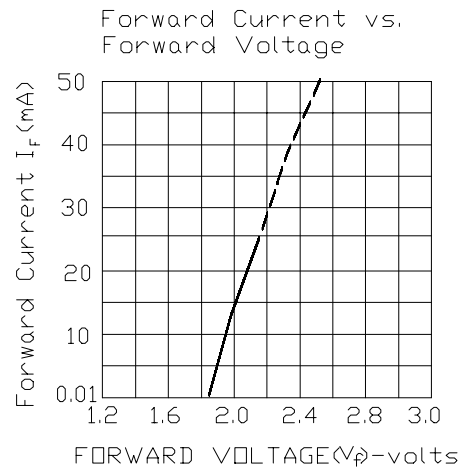

MODEL NO 264-7UYOC/S530-A3

ECN : _____

Page: 3/4

■ Typical Electro-Optical Characteristic Curves

X-ON Electronics

Largest Supplier of Electrical and Electronic Components

Click to view similar products for [Standard LEDs - Through Hole category:](#)