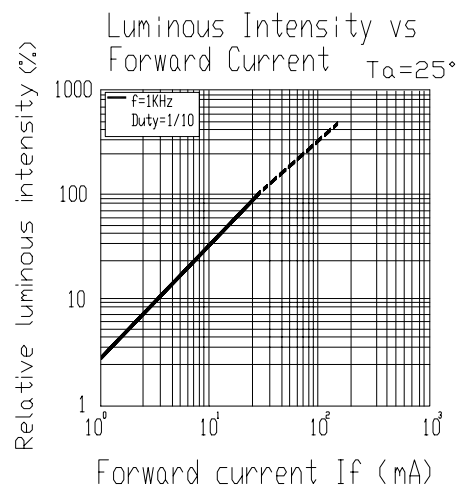

Device Number : DLE-026-328

REV: 1.0

3mm Round Small Flange Without stand-off LEDs, T-1

MODEL NO 264-7UYOC/S530-A3

ECN : _____

Page: 3/4

■ Typical Electro-Optical Characteristic Curves