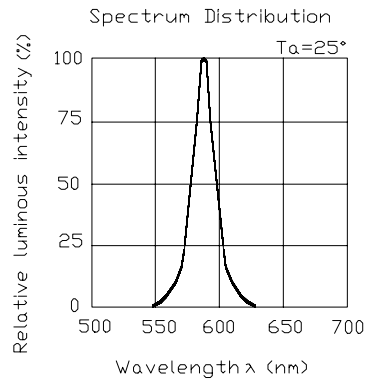

### NOTES :

- 1.All dimensions are in millimeters.
- 2.An epoxy meniscus may extend about 1.5mm(0.059") down to the lead.

PART NO	CHIP		Lens Color
	Material	Emitted Color	
333-2UYC/S530-A6	AlGaInP	Super Yellow	Water Clear

## ■ Typical Electro-Optical Characteristic Curves