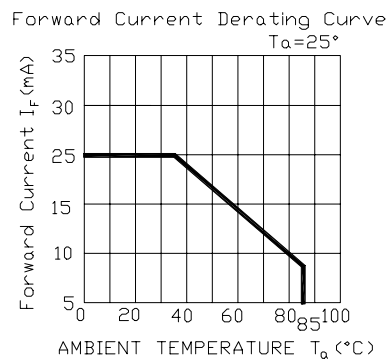

EVERLIGHT ELECTRONICS CO.,LTD.

Device Number : DLE-033-737 REV: 1.0

T-1 3/4 (5mm) Round Shape LEDs

MODEL NO 333-2UYC/S530-A6 ECN : _____ Page: 3/4

■ Typical Electro-Optical Characteristic Curves