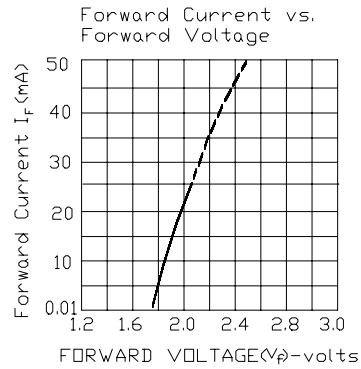

EVERLIGHT ELECTRONICS CO.,LTD.

Device Number : DLE-033-737 REV: 1.0

T-1 3/4 (5mm) Round Shape LEDs

MODEL NO 333-2UYC/S530-A6 ECN : _____ Page: 3/4

■ Typical Electro-Optical Characteristic Curves