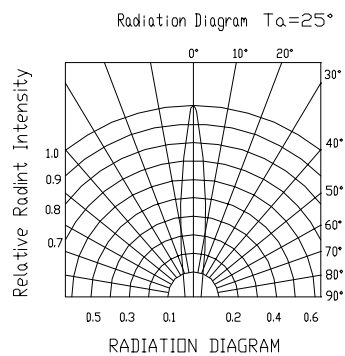

### NOTES :

- 1.All dimensions are in millimeters.
- 2.An epoxy meniscus may extend about 1.5mm(0.059") down to the lead.

PART NO	CHIP		Lens Color
	Material	Emitted Color	
333-2UYC/S530-A6	AlGaInP	Super Yellow	Water Clear

## ■ Typical Electro-Optical Characteristic Curves