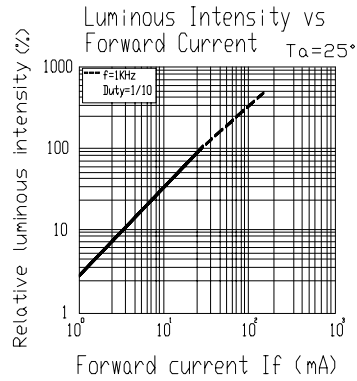

### NOTES :

- 1.All dimensions are in millimeters.
- 2.An epoxy meniscus may extend about 1.5mm(0.059") down to the lead.

PART NO	CHIP		Lens Color
	Material	Emitted Color	
333-2UYC/S530-A6	AlGaInP	Super Yellow	Water Clear

## ■ Typical Electro-Optical Characteristic Curves