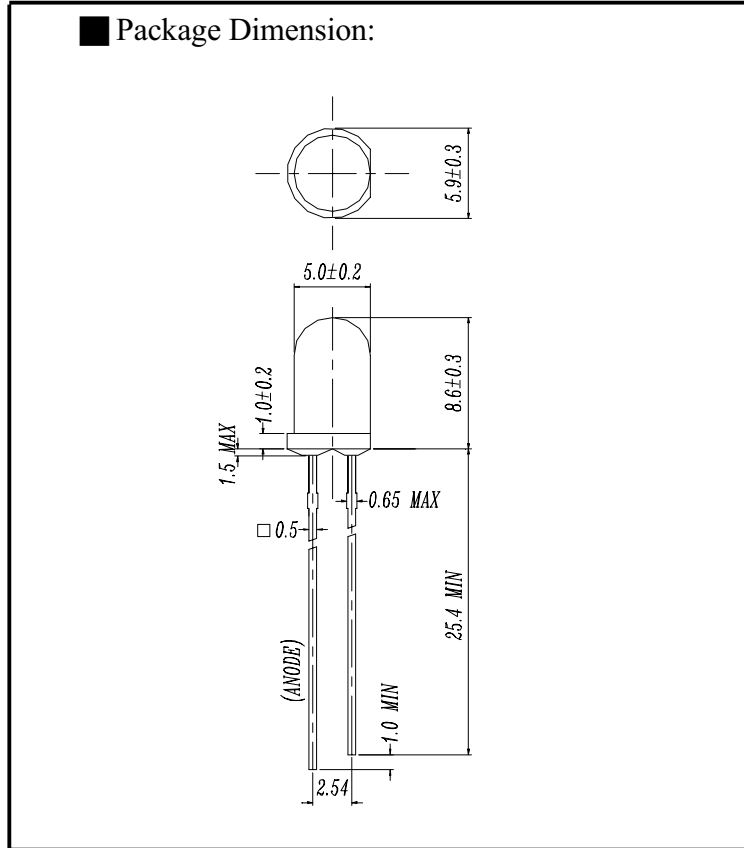

# EVERLIGHT ELECTRONICS CO.,LTD.

Device Number : DLE-033-737 REV: 1.0

T-1 3/4 (5mm) Round Shape LEDs

MODEL NO : 333-2UYC/S530-A6 ECN : \_\_\_\_\_ Page: 1/4

### Features :

- Popular T-1 3/4 diameter package.
- Choice of various viewing angles.
- Available on tape and reel.
- Reliable and robust.

### Package Dimension:

# EVERLIGHT ELECTRONICS CO.,LTD.

Device Number : DLE-033-737 REV: 1.0

T-1 3/4 (5mm) Round Shape LEDs

MODEL NO 333-2UYC/S530-A6 ECN : \_\_\_\_\_ Page: 3/4