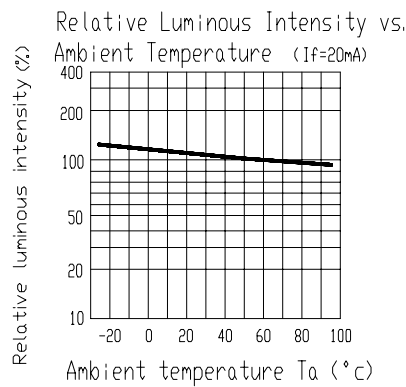

### NOTES :

- 1.All dimensions are in millimeters.
- 2.An epoxy meniscus may extend about 1.5mm(0.059") down to the lead.

PART NO	CHIP		Lens Color
	Material	Emitted Color	
333-2UYC/S530-A6	AlGaInP	Super Yellow	Water Clear

## ■ Typical Electro-Optical Characteristic Curves