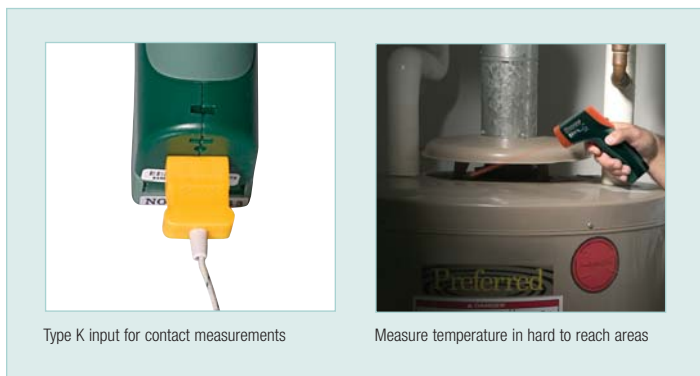

Wide Range IR Thermometer with Type K input

Measures both non-contact and contact temperature

Plus memory stores up to 20 readings

Features:

- ✓ Wide temperature range for IR temperature and type K thermocouple measurements
- ✓ Automatic emissivity adjustment (for temperatures 212°F or higher)
- ✓ Memory stores up to 20 readings
- ✓ Adjustable high/low visual and audible alarm
- ✓ MAX/MIN/AVG/DIF features display highest, lowest, average, and MAX minus MIN values
- Large LCD display with bright backlight
- Built-in laser pointer improves aim
- Data Hold, Auto power off, and Low battery indication
- Complete with 9V battery, type K thermocouple sensor and carrying case

Type K input for contact measurements

Measure temperature in hard to reach areas

Specifications:	
Display counts	4000 count backlit display
Range	IR: -58 to 1472°F (-50 to 800°C) Type K: -58 to 2498°F (-50 to 1370°C)
Basic Accuracy	IR: ±2% rdg or ±4°F/2°C Type K: ±(1.5% rdg +2°F/1°C)
Max. Resolution	0.1°F/°C
Emissivity	Adjustable 0.1 to 1.00
Field of View	13:1 distance to target ratio
Dimensions	3.2 x 1.6 x 6.3" (82 x 42 x 160mm)
Weight	6.4oz (180g)