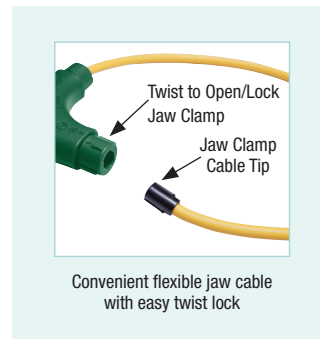

CA3000 Series CAT IV 3000A AC Flex Clamp-on Adaptors

Expand your meter's capabilities to measure AC Current up to 3000A. Fit most MultiMeters or Clamp Meters with standard shrouded banana plug sockets. Flexible clamp jaw easily wraps around bus bars and cable bundles where standard clamp adaptors and meters can't. The thin 7.5mm cable diameter easily fits into tight spaces. Choose between a 10" (25.4cm) or 18" (45.7cm) clamp cable length.

Model CA3010
10" (25.4cm) clamp cable

Model CA3018
18" (45.7cm) clamp cable

Features

- **Model CA3010** — 10" (25.4cm) flexible clamp cable
- **Model CA3018** — 18" (45.7cm) flexible clamp cable
- 7.5mm cable diameter fits into tight spaces and around large conductors
- Measures AC Current in three ranges
- Easy twist clamp cable closure to Lock or Open
- Compatible with most multimeters and clamp meters with standard sized banana plug inputs
- CAT III-1000V, CAT IV-600V category safety rating (for use only with multimeters that have equivalent CAT ratings)
- Battery capacity indicator provides battery condition
- Complete with built-in flex clamp cable, 6.6ft (2m) lead with banana plugs, and two AAA batteries

Specifications

AC Current Ranges	30.00A (100mV per Amp output); 300.0A (10mV per Amp output); 3000A (1mV per Amp output)
Max Resolution	0.01A
Basic Accuracy	±3%FS (45 to 500Hz)
Flex Cable Diameter	0.3" (7.5mm)
Flex Cable Tip Diameter	0.51" (13mm)
Dimensions	Model CA3010: 11 x 4.7 x 1" (280 x 120 x 25mm); Model CA3018: 13.8 x 5.1 x 1" (350 x 130 x 25mm)
Weight	Model CA3010: 6oz (170g); Model CA3018: 7.1oz (200g)

Ordering

CA3010 **N** CAT IV 3000A AC Flex Clamp Adaptor (10" clamp cable)

CA3018 **N** CAT IV 3000A AC Flex Clamp Adaptor (18" clamp cable)

N Indicates products that are available with optional calibration traceable to NIST. Order with -NIST after part number for product plus Calibration Certificate.