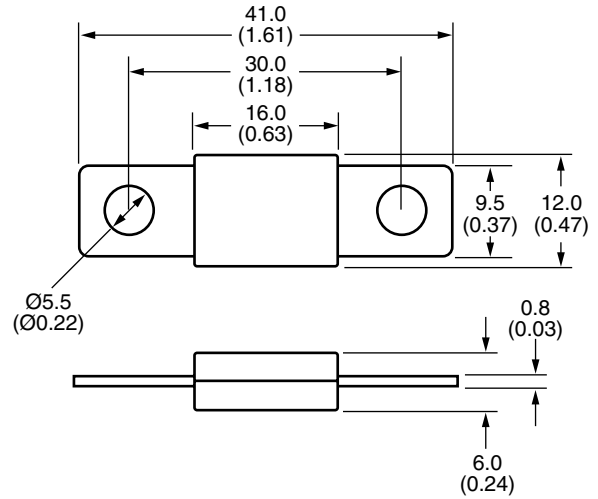

## DIMENSIONS (Dims. shown are for reference only. Consult factory for latest prints)

**Housing Material:** UL-Rated 94V-0 thermoplastic.

**Terminal Material:** Tin-plated brass.

**Mounting:** Max torque of 35in-lb (4Nm).

**Marking:** Color-coded housings for each amperage.

\*Consult factory for higher voltage fuses.