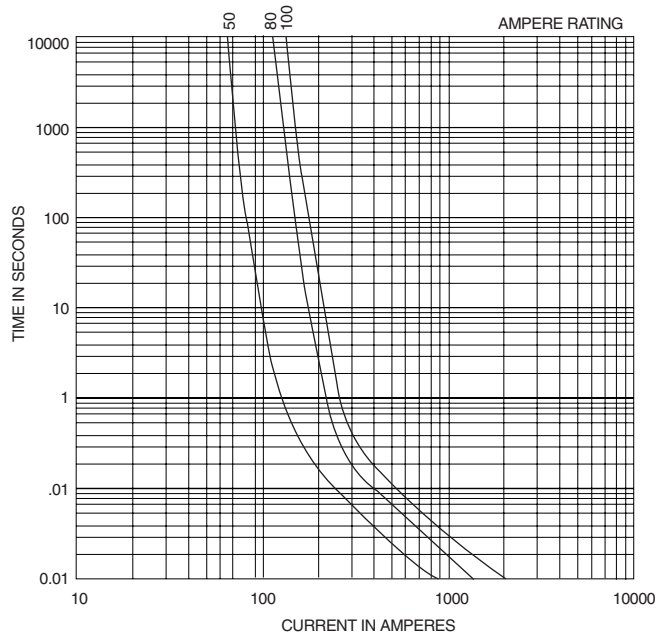

TIME-CURRENT SPECIFICATIONS

% of Rating	Opening Time	
	Minimum	Maximum
100	100 hrs	
110	4 hrs	
150	90 s	3600 s
200	5 s	100 s
300	0.3 s	10 s
500	0.1 s	1 s