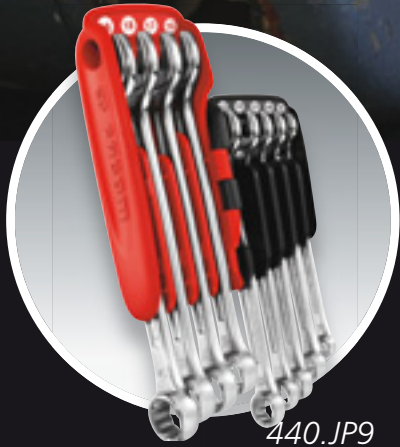

New**440.JP9 - 440.JP12****9 or 12 piece combination wrench clip set**

440.JP9

440.JP12

**YOUR WRENCHES WITH YOU AT ALL TIMES****Practical : save time**

- Easy, clear wrench identification.
- Quick, foolproof tool storage.
- No more loose wrenches in your tool box.
- Belt hook.
- Hole for wall hook.

Safe : no more lost wrenches.

- Missing wrenches readily identified : no more tools left on site at the end of the job.
- Durable wrench locking system.

Ultra compact

Total overall dimensions :
219x66x38 mm for 440.JP9.
280x87x47 for 440.JP12.

Easy to store.

- In any storage compartments of any Facom tool box (BT11, BT13, Probox, etc.).
- In any roller cabinet drawer.

Combination wrenches

440 Clip set of OGV® combination wrenches

- Quickly stored, quickly identified, always with you.
- Chemical product-resistant.