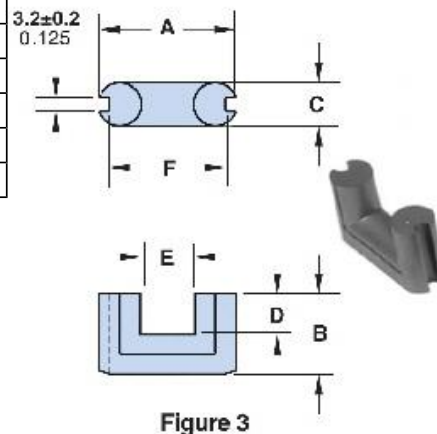

For any U core requirement not listed in the catalog, please contact our customer service group for availability and pricing.

[Catalog Drawing](#)
[3D Model](#)

Weight indicated is per pair or set.

Weight: 35 (g)

Dim	mm	mm tol	nominal inch	inch misc.
A	31.4	±0.60	1.236	-
B	18.5	±0.15	0.729	-
C	10.25	-0.25	0.394	-
D	9.4	Min	0.371	Min
E	12.5	Min	0.493	Min
F	26.6	±0.50	1.047	-

Figure 3

Chart Legend

•An I core, 9377024002, is available for these U cores. See I Core Section of our catalog.

$\Sigma l / A$: Core Constant, l_e : Effective Path Length, A_e : Effective Cross- Sectional Area, V_e : Effective Core Volume

A_L : Inductance Factor 

Electrical Properties	
A_L (nH)	1425 Min
A_e (cm ²)	0.83
$\Sigma l / A$ (cm ⁻¹)	11.2
l_e (cm)	9.3
V_e (cm ³)	7.7

A_L value is measured at 1kHz, < 10 gauss.

These U cores have the same minimum cross-sectional area as the listed effective cross-sectional area.

Fair- Rite Products Corp. • One Commercial Row, Wallkill, New York 12589-0288
888-324-7748 • 845-895-2055 • Fax: 845-895-2629 • [\[email protected\]](#) • www.fair-rite.com