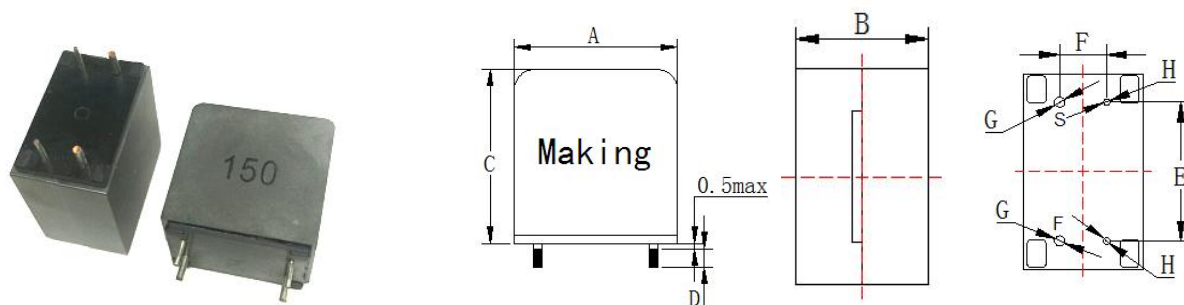

Power Inductors For Digital Amplifier

●DPE3119-Series

1. Dimensions(mm)

Features

- a、 Compact size using flat wire
- b、 Low radiation noise by magnetically shielded construction
- c、 Small, low resistance and High current
- d、 Suitable for high power home theater system and AV amplifier

N0.	A±0.5	B±0.5	C max	D±0.5	E±0.3	F±0.3	G±0.1	H±0.1
Spec.	31	19	33	5.0	22	7.5	1.6	1.0

2. Electrical characteristics

Part Number	Code	L (uH)±20%	DCR(m Ω)Max	Isat(A)	Irms(A)
DPE3119-100M	100	10	6.9	50	12.5
DPE3119-120M	120	12	6.9	50	12.5
DPE3119-150M	150	15	6.9	47	12.0
DPE3119-180M	180	18	6.9	34	12.5
DPE3119-220M	220	22	6.9	31	12.0

1. Measurement Frequency for Inductance: 100KHz/0.25V
2. DC saturation allowable current: Inductance drift is within-25% at the superposition.
3. Temperature rise allowable current :A rise in temperature of surface of core is within 40°C
4. Ambient temperature -40°C to +85°C
5. Storage temperature Component: -40°C to +125°