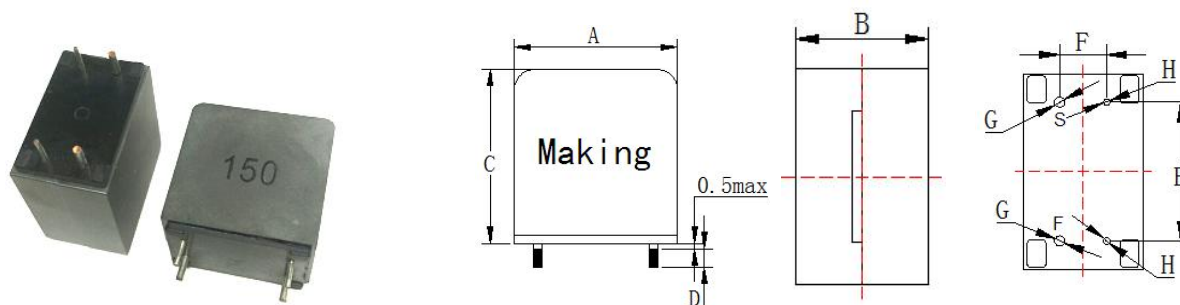

Power Inductors For Digital Amplifier

●DPE3119-Series

1. Dimensions(mm)

Features

- a、 Compact size using flat wire
- b、 Low radiation noise by magnetically shielded construction
- c、 Small, low resistance and High current
- d、 Suitable for high power home theater system and AV amplifier

N0.	A±0.5	B±0.5	C max	D±0.5	E±0.3	F±0.3	G±0.1	H±0.1
Spec.	31	19	33	5.0	22	7.5	1.6	1.0

2. Electrical characteristics

Part Number	Code	L (uH)±20%	DCR(m Ω)Max	Isat(A)	Irms(A)
DPE3119-100M	100	10	6.9	50	12.5
DPE3119-120M	120	12	6.9	50	12.5
DPE3119-150M	150	15	6.9	47	12.0
DPE3119-180M	180	18	6.9	34	12.5
DPE3119-220M	220	22	6.9	31	12.0

1. Measurement Frequency for Inductance: 100KHz/0.25V
2. DC saturation allowable current: Inductance drift is within-25% at the superposition.
3. Temperature rise allowable current :A rise in temperature of surface of core is within 40°C
4. Ambient temperature -40°C to +85°C
5. Storage temperature Component: -40°C to +125°