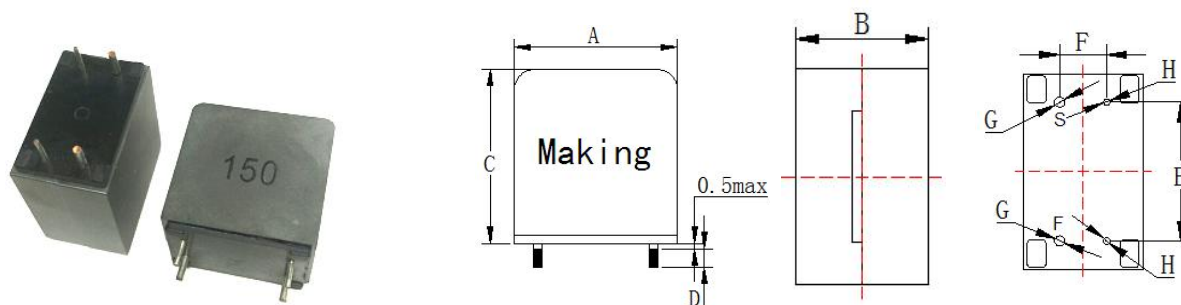

#### 1. Dimensions(mm)

#### Features

- a、 Compact size using flat wire
- b、 Low radiation noise by magnetically shielded construction
- c、 Small, low resistance and High current
- d、 Suitable for high power home theater system and AV amplifier