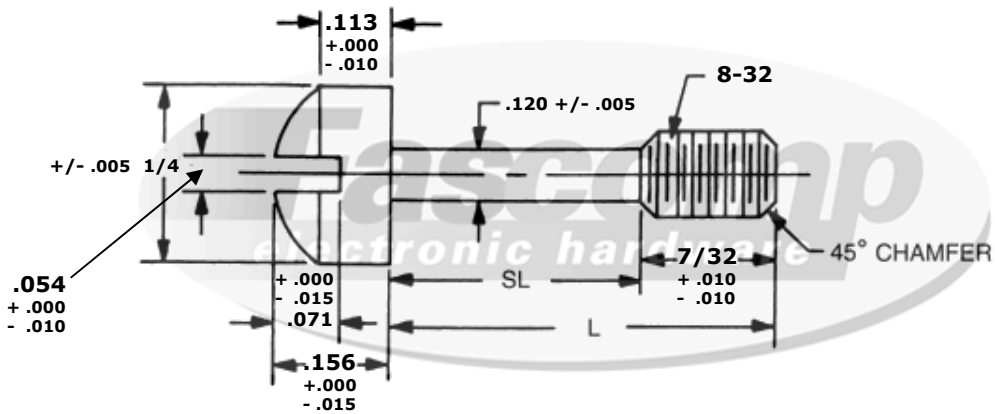

Captive Screw Type 4 8-32 Thread

Create a part number:

Length	Material	Finish
FCXXXX	XX	XX
<hr style="border: none; border-top: 1px solid black; margin: 5px 0;"/>		

Captive Screws - 8-32 Thread			
	FCXXXX	Length (L)	S.L. +/- .010
✓	FC0842	5/16	3/32
	FC0843	3/8	5/32
	FC0844	7/16	7/32
	FC0845	1/2	9/32
	FC0846	9/16	11/32
	FC0847	5/8	13/32
	FC0848	11/16	15/32
	FC0849	3/4	17/32
	FC0850	13/16	19/32
	FC0851	7/8	21/32
	FC0852	15/16	23/32
	FC0853	1	25/32
	FC0854	1-1/16	27/32
	FC0855	1-1/8	29/32
	FC0856	1-3/16	31/32
	FC0857	1-1/4	1-1/32

Material		
	Material Code (XX)	
✓	B	Brass
	S	Steel
	SS	Stainless Steel

	Compatible Finish (XX)	
✓	B, S, SS	0 - Plain
	B, S	5 - Nickel Plate (QQ-N-290)
	B, S	12 - Zinc Clear (ASTM-B-633)
	B, S	16 - Electro Tin (MIL-T-10727 TYPE 1)
	SS	20 - Passivation (MIL-F-14072D)
	B, S, SS	26 - Black Oxide
	B, S	28 - Zinc Yellow (ASTM-B-633)

Tolerances
Unless otherwise Specified
 .xxx +/- .005
 .xx +/- .010
 Angular +/- 1 Degree
 Linear +/- .005
Break all sharp edges

Source Control Drawing:
 To be produced by
 Fascomp Electronic Hardware

This document is the property of Fascomp Inc. and shall not be reproduced, distributed, or used as a basis for manufacturing without written permission from Fascomp Inc.