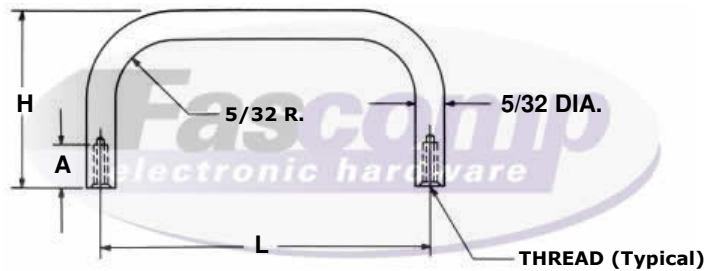

5/32 Round Internal Thread Handles

Create a part number:

Part	Thread	Material	Finish
FCXXXX	XXX	XX	XX

✓ FCXXXX	Length (L) +/- .031	Leg Height (H) +/- .031
FC8035	1	3/4
FC8036	1-1/4	3/4
FC8037	1-1/2	3/4
FC8038	2	3/4
FC8039	2-1/2	3/4
FC8040	3	3/4
FC8041	1	1
FC8042	1-1/4	1
FC8043	1-1/2	1
FC8044	1-3/4	1
FC8045	2	1
FC8046	2-1/2	1
FC8047	3	1

Thread (A)		
Short lengths, 'A' tapped to maximum depth		
✓ Code (XXX)	Thread	(A)
256	2-56	3/16
440	4-40	1/4 - 3/8

Material	
✓	Material Code (XX)
A	Aluminum
B	Brass
SS	Stainless Steel

✓	Compatible Finish	
	A, B, S, SS	0 - Plain
	B, S	5 - Nickel Plate (QQ-N-290)
	A	6 - Iridite #14 Gold (MIL-C-5541E)
	A	7 - Iridite Clear (MIL-C-5541E)
	A	9 - Alodine 1200
	B, S	12 - Zinc Clear (ASTM-B-633)
	B, S	16 - Electro Tin (MIL-T-10727 TYPE 1)
	SS	20 - Passivation (MIL-F-14072D)
	A	22 - Clear Anodize (MIL-A-8625-TYPE2) (Sulphuric) Hot Water Seal (Clear)
	A	24 - Black Anodize (MIL-A-8625)
	B, S, SS	26 - Black Oxide
	B, S	28 - Zinc Yellow (ASTM-B-633)

**Tolerances
Unless otherwise Specified**
 .xxx +/- .005
 .xx +/- .010
 Angular +/- 1 Degree
 Linear +/- .005
Break all sharp edges

Source Control Drawing:
To be produced by
Fascomp Electronic Hardware