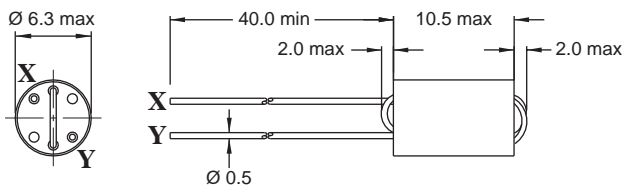

## 6-Hole Ferrite Beads

**Fig. 1**

**Fig. 2**

**Fig. 3**

**Fig. 4**

**Fig. 5**

Wide Band Chokes and Beads

Part No	Impedance		Turns	Rated DC Current (A)	Fig.	SPQ : Packing Form: Loose / Box
	Z min(Ω)	fz (MHz)				
06H-351X-00	300	120	1½	1.0	3	600
06H-451X-00	350	250	1½	1.0	3	600
06H-551X-50	800	50	3	1.0	1	500
06H-651X-50	520	50	2	1.0	2	500
06H-751X-00	600	50	2½	1.0	4	600
06H-851X-00	700	180	2½	1.0	4	600
06H-881X-50	750	180	3	1.0	1	500
06H-901X-00	350	50	2 x 1½	1.0	5	400
06H-951X-00	700	180	2½	3.0	4	600
06H-102X-00	400	110	2 x 1½	1.0	5	400

Core Material : Ferrite

Revision date : 04 Aug 2014

Remark : All models are available with insulation tube (06 H/T)

• All dimensions in mm