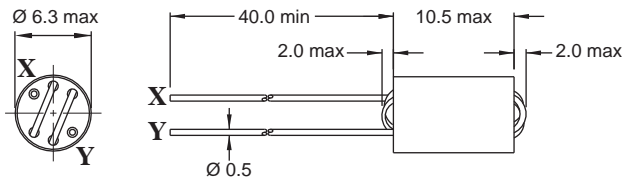

## 6-Hole Ferrite Beads

**Fig. 1**

**Fig. 2**

**Fig. 3**

**Fig. 4**

**Fig. 5**

Wide Band Chokes and Beads

Part No	Impedance		Turns	Rated DC Current (A)	Fig.	SPQ : Packing Form: Loose / Box
	Z min(Ω)	fz (MHz)				
06H-351X-00	300	120	1½	1.0	3	600
06H-451X-00	350	250	1½	1.0	3	600
06H-551X-50	800	50	3	1.0	1	500
06H-651X-50	520	50	2	1.0	2	500
06H-751X-00	600	50	2½	1.0	4	600
06H-851X-00	700	180	2½	1.0	4	600
06H-881X-50	750	180	3	1.0	1	500
06H-901X-00	350	50	2 x 1½	1.0	5	400
06H-951X-00	700	180	2½	3.0	4	600
06H-102X-00	400	110	2 x 1½	1.0	5	400

Core Material : Ferrite

Revision date : 04 Aug 2014

Remark : All models are available with insulation tube (06 H/T)

• All dimensions in mm