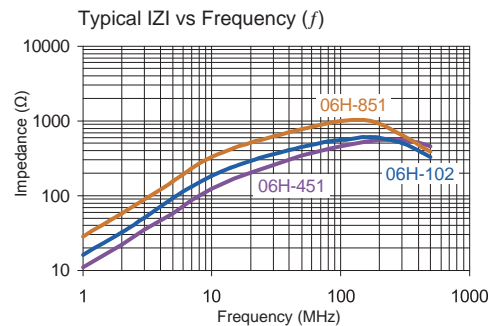

## 6-Hole Ferrite Beads

**Fig. 1**

**Fig. 2**

**Fig. 3**

**Fig. 4**

**Fig. 5**

Wide Band Chokes and Beads

Part No	Impedance		Turns	Rated DC Current (A)	Fig.	SPQ : Packing Form: Loose / Box
	Z min(Ω)	fz (MHz)				
06H-351X-00	300	120	1½	1.0	3	600
06H-451X-00	350	250	1½	1.0	3	600
06H-551X-50	800	50	3	1.0	1	500
06H-651X-50	520	50	2	1.0	2	500
06H-751X-00	600	50	2½	1.0	4	600
06H-851X-00	700	180	2½	1.0	4	600
06H-881X-50	750	180	3	1.0	1	500
06H-901X-00	350	50	2 x 1½	1.0	5	400
06H-951X-00	700	180	2½	3.0	4	600
06H-102X-00	400	110	2 x 1½	1.0	5	400

Core Material : Ferrite

Revision date : 04 Aug 2014

Remark : All models are available with insulation tube (06 H/T)

• All dimensions in mm