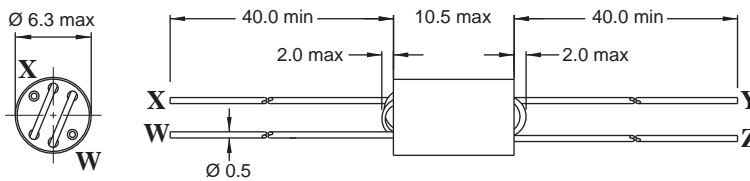

## 6-Hole Ferrite Beads

**Fig. 1**

**Fig. 2**

**Fig. 3**

**Fig. 4**

**Fig. 5**

Wide Band Chokes and Beads

Part No	Impedance		Turns	Rated DC Current (A)	Fig.	SPQ : Packing Form: Loose / Box
	Z min(Ω)	fz (MHz)				
06H-351X-00	300	120	1½	1.0	3	600
06H-451X-00	350	250	1½	1.0	3	600
06H-551X-50	800	50	3	1.0	1	500
06H-651X-50	520	50	2	1.0	2	500
06H-751X-00	600	50	2½	1.0	4	600
06H-851X-00	700	180	2½	1.0	4	600
06H-881X-50	750	180	3	1.0	1	500
06H-901X-00	350	50	2 x 1½	1.0	5	400
06H-951X-00	700	180	2½	3.0	4	600
06H-102X-00	400	110	2 x 1½	1.0	5	400

Core Material : Ferrite

Revision date : 04 Aug 2014

Remark : All models are available with insulation tube (06 H/T)

• All dimensions in mm