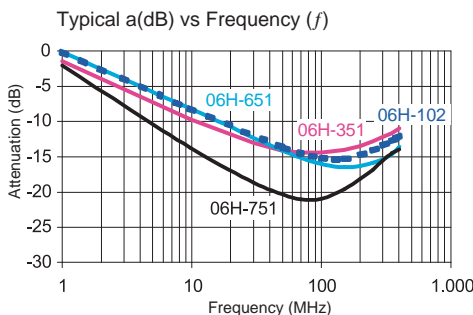

## 6-Hole Ferrite Beads

**Fig. 1**

**Fig. 2**

**Fig. 3**

**Fig. 4**

**Fig. 5**

Wide Band Chokes and Beads

Part No	Impedance		Turns	Rated DC Current (A)	Fig.	SPQ : Packing Form: Loose / Box
	Z min(Ω)	fz (MHz)				
06H-351X-00	300	120	1½	1.0	3	600
06H-451X-00	350	250	1½	1.0	3	600
06H-551X-50	800	50	3	1.0	1	500
06H-651X-50	520	50	2	1.0	2	500
06H-751X-00	600	50	2½	1.0	4	600
06H-851X-00	700	180	2½	1.0	4	600
06H-881X-50	750	180	3	1.0	1	500
06H-901X-00	350	50	2 x 1½	1.0	5	400
06H-951X-00	700	180	2½	3.0	4	600
06H-102X-00	400	110	2 x 1½	1.0	5	400

Core Material : Ferrite

Revision date : 04 Aug 2014

Remark : All models are available with insulation tube (06 H/T)

• All dimensions in mm