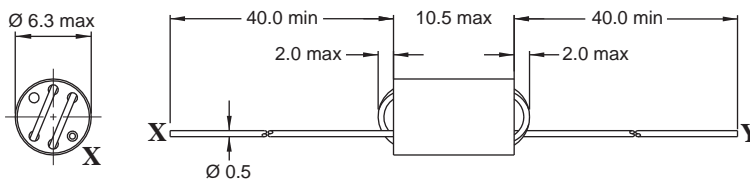

## 6-Hole Ferrite Beads

**Fig. 1**

**Fig. 2**

**Fig. 3**

**Fig. 4**

**Fig. 5**

Wide Band Chokes and Beads

Part No	Impedance		Turns	Rated DC Current (A)	Fig.	SPQ : Packing Form: Loose / Box
	Z min(Ω)	fz (MHz)				
06H-351X-00	300	120	1½	1.0	3	600
06H-451X-00	350	250	1½	1.0	3	600
06H-551X-50	800	50	3	1.0	1	500
06H-651X-50	520	50	2	1.0	2	500
06H-751X-00	600	50	2½	1.0	4	600
06H-851X-00	700	180	2½	1.0	4	600
06H-881X-50	750	180	3	1.0	1	500
06H-901X-00	350	50	2 x 1½	1.0	5	400
06H-951X-00	700	180	2½	3.0	4	600
06H-102X-00	400	110	2 x 1½	1.0	5	400

Core Material : Ferrite

Revision date : 04 Aug 2014

Remark : All models are available with insulation tube (06 H/T)

• All dimensions in mm