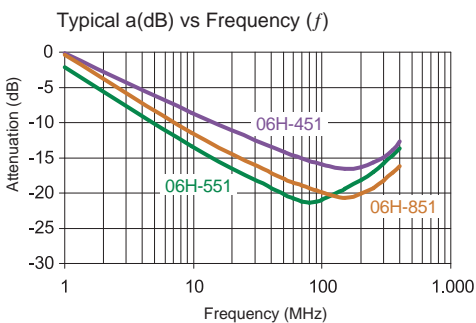

## 6-Hole Ferrite Beads

**Fig. 1**

**Fig. 2**

**Fig. 3**

**Fig. 4**

**Fig. 5**

Wide Band Chokes and Beads

Part No	Impedance		Turns	Rated DC Current (A)	Fig.	SPQ : Packing Form: Loose / Box
	Z min(Ω)	fz (MHz)				
06H-351X-00	300	120	1½	1.0	3	600
06H-451X-00	350	250	1½	1.0	3	600
06H-551X-50	800	50	3	1.0	1	500
06H-651X-50	520	50	2	1.0	2	500
06H-751X-00	600	50	2½	1.0	4	600
06H-851X-00	700	180	2½	1.0	4	600
06H-881X-50	750	180	3	1.0	1	500
06H-901X-00	350	50	2 x 1½	1.0	5	400
06H-951X-00	700	180	2½	3.0	4	600
06H-102X-00	400	110	2 x 1½	1.0	5	400

Core Material : Ferrite

Revision date : 04 Aug 2014

Remark : All models are available with insulation tube (06 H/T)

• All dimensions in mm