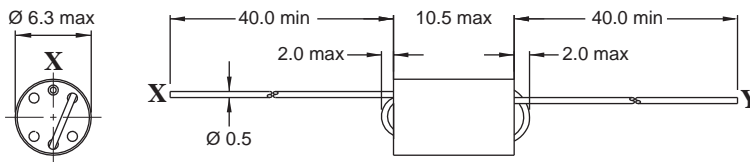

## 6-Hole Ferrite Beads

**Fig. 1**

**Fig. 2**

**Fig. 3**

**Fig. 4**

**Fig. 5**

Wide Band Chokes and Beads

Part No	Impedance		Turns	Rated DC Current (A)	Fig.	SPQ : Packing Form: Loose / Box
	Z min(Ω)	fz (MHz)				
06H-351X-00	300	120	1½	1.0	3	600
06H-451X-00	350	250	1½	1.0	3	600
06H-551X-50	800	50	3	1.0	1	500
06H-651X-50	520	50	2	1.0	2	500
06H-751X-00	600	50	2½	1.0	4	600
06H-851X-00	700	180	2½	1.0	4	600
06H-881X-50	750	180	3	1.0	1	500
06H-901X-00	350	50	2 x 1½	1.0	5	400
06H-951X-00	700	180	2½	3.0	4	600
06H-102X-00	400	110	2 x 1½	1.0	5	400

Core Material : Ferrite

Revision date : 04 Aug 2014

Remark : All models are available with insulation tube (06 H/T)

• All dimensions in mm