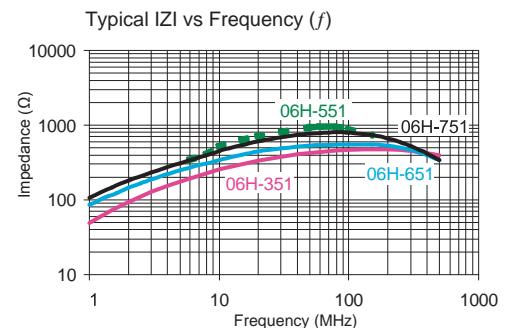

## 6-Hole Ferrite Beads

**Fig. 1**

**Fig. 2**

**Fig. 3**

**Fig. 4**

**Fig. 5**

Wide Band Chokes and Beads

Part No	Impedance		Turns	Rated DC Current (A)	Fig.	SPQ : Packing Form: Loose / Box
	Z min(Ω)	fz (MHz)				
06H-351X-00	300	120	1½	1.0	3	600
06H-451X-00	350	250	1½	1.0	3	600
06H-551X-50	800	50	3	1.0	1	500
06H-651X-50	520	50	2	1.0	2	500
06H-751X-00	600	50	2½	1.0	4	600
06H-851X-00	700	180	2½	1.0	4	600
06H-881X-50	750	180	3	1.0	1	500
06H-901X-00	350	50	2 x 1½	1.0	5	400
06H-951X-00	700	180	2½	3.0	4	600
06H-102X-00	400	110	2 x 1½	1.0	5	400

Core Material : Ferrite

Revision date : 04 Aug 2014

Remark : All models are available with insulation tube (06 H/T)

• All dimensions in mm