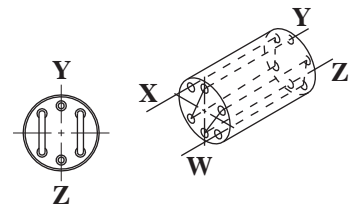

## 6-Hole Ferrite Beads

**Fig. 1**

**Fig. 2**

**Fig. 3**

**Fig. 4**

**Fig. 5**

Wide Band Chokes and Beads

Part No	Impedance		Turns	Rated DC Current (A)	Fig.	SPQ : Packing Form: Loose / Box
	Z min(Ω)	fz (MHz)				
06H-351X-00	300	120	1½	1.0	3	600
06H-451X-00	350	250	1½	1.0	3	600
06H-551X-50	800	50	3	1.0	1	500
06H-651X-50	520	50	2	1.0	2	500
06H-751X-00	600	50	2½	1.0	4	600
06H-851X-00	700	180	2½	1.0	4	600
06H-881X-50	750	180	3	1.0	1	500
06H-901X-00	350	50	2 x 1½	1.0	5	400
06H-951X-00	700	180	2½	3.0	4	600
06H-102X-00	400	110	2 x 1½	1.0	5	400

Core Material : Ferrite

Revision date : 04 Aug 2014

Remark : All models are available with insulation tube (06 H/T)

• All dimensions in mm