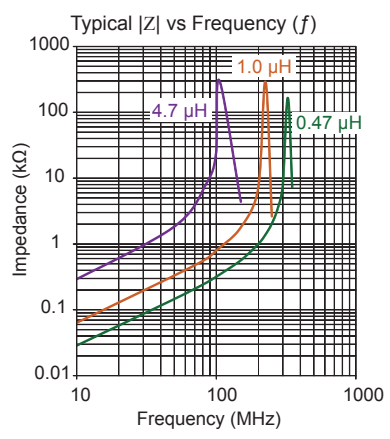

08 CCM
Non-magnetic

Leaded Inductors / Medical Applications (Fixed Choke Coils)

Part No	Inductance L (µH)	f _L (MHz)	Tol ± (%)	Q min	f _Q (MHz)	SRF typ (MHz)	DCR max (Ω)	Rated DC Current max (mA)
08CCM-R47X-YY	0.47	1	10,20	65	25	400	0.060	2880
08CCM-R56X-YY	0.56	1	10,20	60	25	400	0.080	2160
08CCM-R68X-YY	0.68	1	10,20	60	25	350	0.100	1840
08CCM-R82X-YY	0.82	1	10,20	60	25	300	0.130	1540
08CCM-1R0X-YY	1.00	1	10,20	60	25	250	0.160	1280
08CCM-1R2X-YY	1.20	1	10,20	40	7.9	230	0.220	1080
08CCM-1R5X-YY	1.50	1	10,20	40	7.9	220	0.310	900
08CCM-1R8X-YY	1.80	1	10,20	40	7.9	200	0.350	850
08CCM-2R2X-YY	2.20	1	10,20	40	7.9	180	0.550	640
08CCM-2R7X-YY	2.70	1	10,20	40	7.9	160	0.650	625
08CCM-3R3X-YY	3.30	1	10,20	35	7.9	140	0.900	525
08CCM-3R9X-YY	3.90	1	10,20	35	7.9	130	1.200	475
08CCM-4R7X-YY	4.70	1	10,20	35	7.9	120	1.450	415

Core Material : Phenolic

Revision date : 09 Aug 2019

SPQ :

Packing Form	Taped / Reel	Taped / Ammo pack
Axial	1200 [-01]	500 [-02]

● Bold figure for Tol% is standard ● All dimensions in mm

X-ON Electronics

Largest Supplier of Electrical and Electronic Components