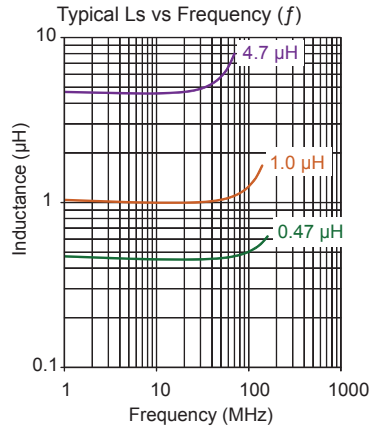

08 CCM
Non-magnetic

Leaded Inductors / Medical Applications (Fixed Choke Coils)

Part No	Inductance L (µH)	f _L (MHz)	Tol ± (%)	Q min	f _Q (MHz)	SRF typ (MHz)	DCR max (Ω)	Rated DC Current max (mA)
08CCM-R47X-YY	0.47	1	10,20	65	25	400	0.060	2880
08CCM-R56X-YY	0.56	1	10,20	60	25	400	0.080	2160
08CCM-R68X-YY	0.68	1	10,20	60	25	350	0.100	1840
08CCM-R82X-YY	0.82	1	10,20	60	25	300	0.130	1540
08CCM-1R0X-YY	1.00	1	10,20	60	25	250	0.160	1280
08CCM-1R2X-YY	1.20	1	10,20	40	7.9	230	0.220	1080
08CCM-1R5X-YY	1.50	1	10,20	40	7.9	220	0.310	900
08CCM-1R8X-YY	1.80	1	10,20	40	7.9	200	0.350	850
08CCM-2R2X-YY	2.20	1	10,20	40	7.9	180	0.550	640
08CCM-2R7X-YY	2.70	1	10,20	40	7.9	160	0.650	625
08CCM-3R3X-YY	3.30	1	10,20	35	7.9	140	0.900	525
08CCM-3R9X-YY	3.90	1	10,20	35	7.9	130	1.200	475
08CCM-4R7X-YY	4.70	1	10,20	35	7.9	120	1.450	415

Core Material : Phenolic

Revision date : 09 Aug 2019

SPQ :

Packing Form	Taped / Reel	Taped / Ammo pack
Axial	1200 [-01]	500 [-02]

● Bold figure for Tol% is standard ● All dimensions in mm

X-ON Electronics

Largest Supplier of Electrical and Electronic Components