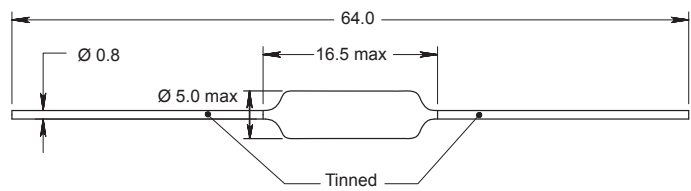

08 CCM
Non-magnetic

Leaded Inductors / Medical Applications (Fixed Choke Coils)

Part No	Inductance L (µH)	f _L (MHz)	Tol ± (%)	Q min	f _Q (MHz)	SRF typ (MHz)	DCR max (Ω)	Rated DC Current max (mA)
08CCM-R47X-YY	0.47	1	10,20	65	25	400	0.060	2880
08CCM-R56X-YY	0.56	1	10,20	60	25	400	0.080	2160
08CCM-R68X-YY	0.68	1	10,20	60	25	350	0.100	1840
08CCM-R82X-YY	0.82	1	10,20	60	25	300	0.130	1540
08CCM-1R0X-YY	1.00	1	10,20	60	25	250	0.160	1280
08CCM-1R2X-YY	1.20	1	10,20	40	7.9	230	0.220	1080
08CCM-1R5X-YY	1.50	1	10,20	40	7.9	220	0.310	900
08CCM-1R8X-YY	1.80	1	10,20	40	7.9	200	0.350	850
08CCM-2R2X-YY	2.20	1	10,20	40	7.9	180	0.550	640
08CCM-2R7X-YY	2.70	1	10,20	40	7.9	160	0.650	625
08CCM-3R3X-YY	3.30	1	10,20	35	7.9	140	0.900	525
08CCM-3R9X-YY	3.90	1	10,20	35	7.9	130	1.200	475
08CCM-4R7X-YY	4.70	1	10,20	35	7.9	120	1.450	415

Core Material : Phenolic

Revision date : 09 Aug 2019

SPQ :

Packing Form	Taped / Reel	Taped / Ammo pack
Axial	1200 [-01]	500 [-02]

● Bold figure for Tol% is standard ● All dimensions in mm

X-ON Electronics

Largest Supplier of Electrical and Electronic Components