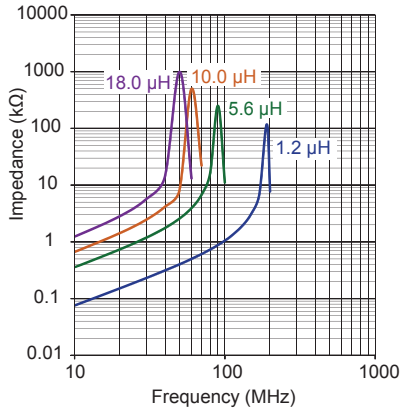

12 CCM

Non-magnetic

Leaded Inductors / Medical Applications (Fixed Choke Coils)

Typical Ls vs Frequency (f)

Typical |Z| vs Frequency (f)

Part No	Inductance	f _L	Tol	Q	f _Q	SRF	DCR	Rated DC
	L (µH)	(MHz)	± (%)	min	(MHz)	typ (MHz)	max (Ω)	Current max (mA)
12CCM-1R2X-01	1.20	1	10,20	55	7.9	240	0.100	2250
12CCM-1R5X-01	1.50	1	10,20	55	7.9	230	0.130	1750
12CCM-1R8X-01	1.80	1	10,20	55	7.9	200	0.180	1580
12CCM-2R2X-01	2.20	1	10,20	55	7.9	180	0.225	1365
12CCM-2R7X-01	2.70	1	10,20	55	7.9	165	0.280	1215
12CCM-3R3X-01	3.30	1	10,20	55	7.9	150	0.350	1010
12CCM-3R9X-01	3.90	1	10,20	55	7.9	140	0.480	860
12CCM-4R7X-01	4.70	1	10,20	55	7.9	130	0.650	750
12CCM-5R6X-01	5.60	1	10,20	55	7.9	120	0.850	620
12CCM-6R8X-01	6.80	1	10,20	55	7.9	110	1.180	520
12CCM-8R2X-01	8.20	1	10,20	55	7.9	95	1.350	520
12CCM-100X-01	10	1	10,20	55	7.9	90	2.090	400
12CCM-120X-01	12	1	10,20	35	2.5	80	2.500	370
12CCM-150X-01	15	1	10,20	35	2.5	70	3.800	300
12CCM-180X-01	18	1	10,20	35	2.5	65	5.100	270