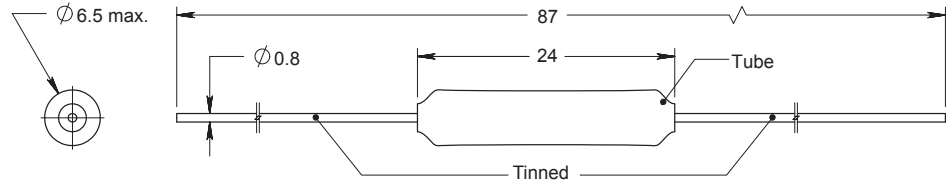

12 CCM

Non-magnetic

Leaded Inductors / Medical Applications (Fixed Choke Coils)

Typical Ls vs Frequency (f)

Typical |Z| vs Frequency (f)

Part No	Inductance	f _L	Tol	Q	f _Q	SRF	DCR	Rated DC
	L (µH)	(MHz)	± (%)	min	(MHz)	typ (MHz)	max (Ω)	Current max (mA)
12CCM-1R2X-01	1.20	1	10,20	55	7.9	240	0.100	2250
12CCM-1R5X-01	1.50	1	10,20	55	7.9	230	0.130	1750
12CCM-1R8X-01	1.80	1	10,20	55	7.9	200	0.180	1580
12CCM-2R2X-01	2.20	1	10,20	55	7.9	180	0.225	1365
12CCM-2R7X-01	2.70	1	10,20	55	7.9	165	0.280	1215
12CCM-3R3X-01	3.30	1	10,20	55	7.9	150	0.350	1010
12CCM-3R9X-01	3.90	1	10,20	55	7.9	140	0.480	860
12CCM-4R7X-01	4.70	1	10,20	55	7.9	130	0.650	750
12CCM-5R6X-01	5.60	1	10,20	55	7.9	120	0.850	620
12CCM-6R8X-01	6.80	1	10,20	55	7.9	110	1.180	520
12CCM-8R2X-01	8.20	1	10,20	55	7.9	95	1.350	520
12CCM-100X-01	10	1	10,20	55	7.9	90	2.090	400
12CCM-120X-01	12	1	10,20	35	2.5	80	2.500	370
12CCM-150X-01	15	1	10,20	35	2.5	70	3.800	300
12CCM-180X-01	18	1	10,20	35	2.5	65	5.100	270