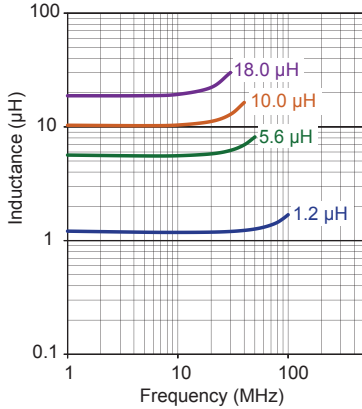

12 CCM

Non-magnetic

Leaded Inductors / Medical Applications (Fixed Choke Coils)

Typical Ls vs Frequency (f)

Typical |Z| vs Frequency (f)

Part No	Inductance	f _L	Tol	Q	f _Q	SRF	DCR	Rated DC
	L (µH)	(MHz)	± (%)	min	(MHz)	typ (MHz)	max (Ω)	Current max (mA)
12CCM-1R2X-01	1.20	1	10,20	55	7.9	240	0.100	2250
12CCM-1R5X-01	1.50	1	10,20	55	7.9	230	0.130	1750
12CCM-1R8X-01	1.80	1	10,20	55	7.9	200	0.180	1580
12CCM-2R2X-01	2.20	1	10,20	55	7.9	180	0.225	1365
12CCM-2R7X-01	2.70	1	10,20	55	7.9	165	0.280	1215
12CCM-3R3X-01	3.30	1	10,20	55	7.9	150	0.350	1010
12CCM-3R9X-01	3.90	1	10,20	55	7.9	140	0.480	860
12CCM-4R7X-01	4.70	1	10,20	55	7.9	130	0.650	750
12CCM-5R6X-01	5.60	1	10,20	55	7.9	120	0.850	620
12CCM-6R8X-01	6.80	1	10,20	55	7.9	110	1.180	520
12CCM-8R2X-01	8.20	1	10,20	55	7.9	95	1.350	520
12CCM-100X-01	10	1	10,20	55	7.9	90	2.090	400
12CCM-120X-01	12	1	10,20	35	2.5	80	2.500	370
12CCM-150X-01	15	1	10,20	35	2.5	70	3.800	300
12CCM-180X-01	18	1	10,20	35	2.5	65	5.100	270