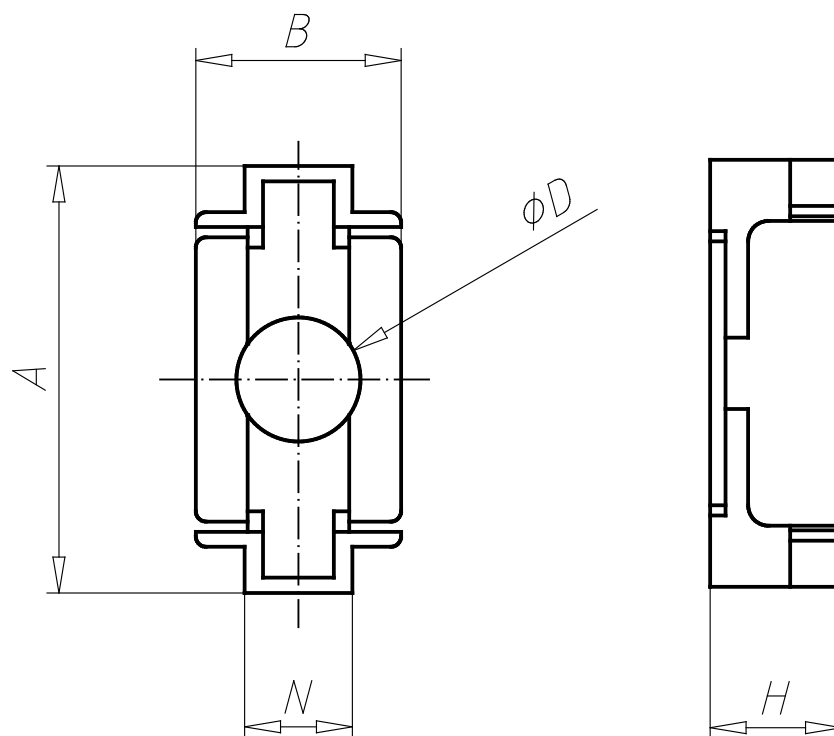

Screw Connector B, Nut 10

092092

PARTNR (Part)	PROFIL (Profil)	D (/ mm)	H (/ mm)	N (/ mm)	SCREW (Screw)	AXB (A x B / mm)	SC (Screw Connector)	WEIGHT (Weight)	CTN (Zolltarifnummer)	ID (ID-Nr.)
092092	-	12	15.8	10	M12 x 40	41.6 x 20.0	-	16	79070000	117809