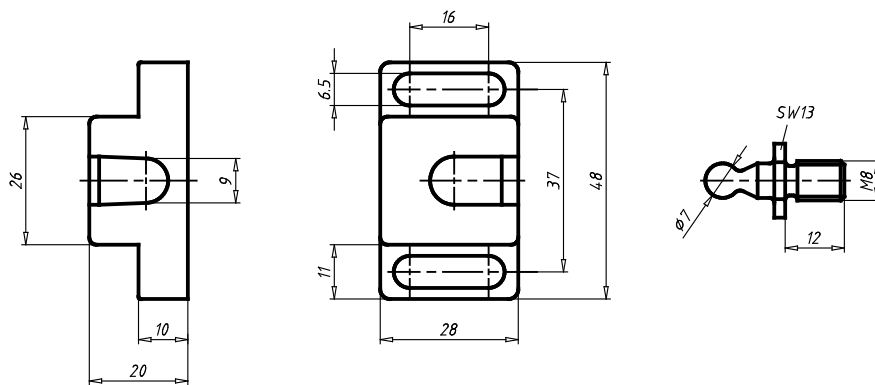

Ball Catch 30

093045S07

PARTNR (Part #)	BC (Ball Catch)	COLOR (Color)	CS (Counter Screw)	LF (Locking Force)	WEIGHT (Weight / g)	CTN (Customs Tariff Number)	ID (ID #)
093045S07	Light	Gray ≈ RAL 7042	Stainless steel	~ 40 N	45	39269097	141206