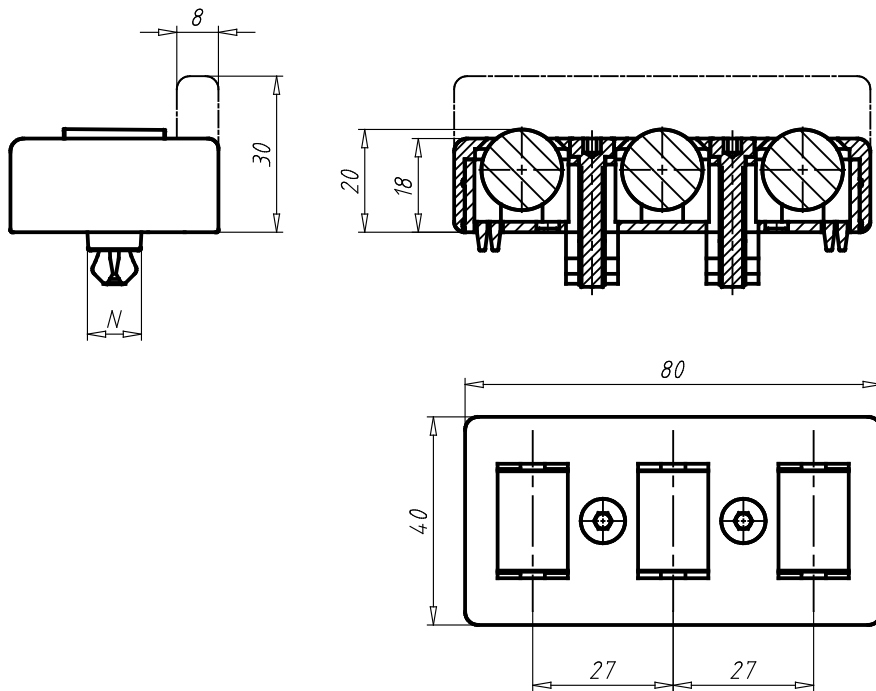

Roller Element, Screw-on Version

09309302S03

PARTNR (Part #)	PROFILE (Profile)	N ( )	ROELSCV (Roller Element, Screw-on Version)	ASSET (Assembly Set)	ESD ( )	WEIGHT (Weight / g)	CTN (Customs Tariff Number)	ID (ID #)
09309302S03	I	8	Without lateral guide	With assembly set 1	electrostatical discharging	62	39269097	132029