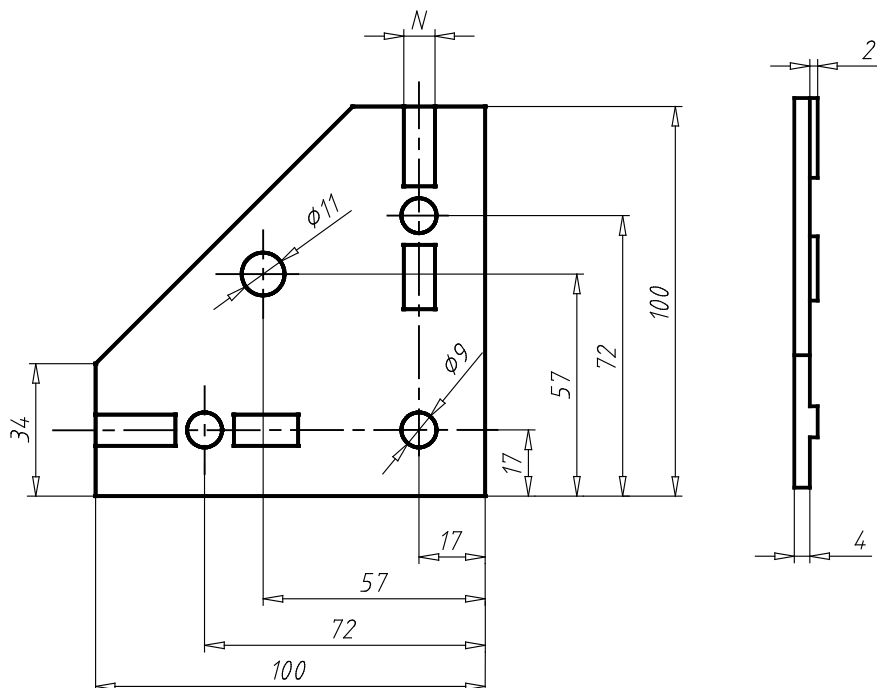

Connection Plate 100

093V1001N08V

PARTNR (Part#)	N ()	FS (for Screw)	WEIGHT (Weight / g)	CTN (Zolltarifnummer)	ID (ID #)
093V1001N08V	8	M8	219	73269098	100910

X-ON Electronics

Largest Supplier of Electrical and Electronic Components