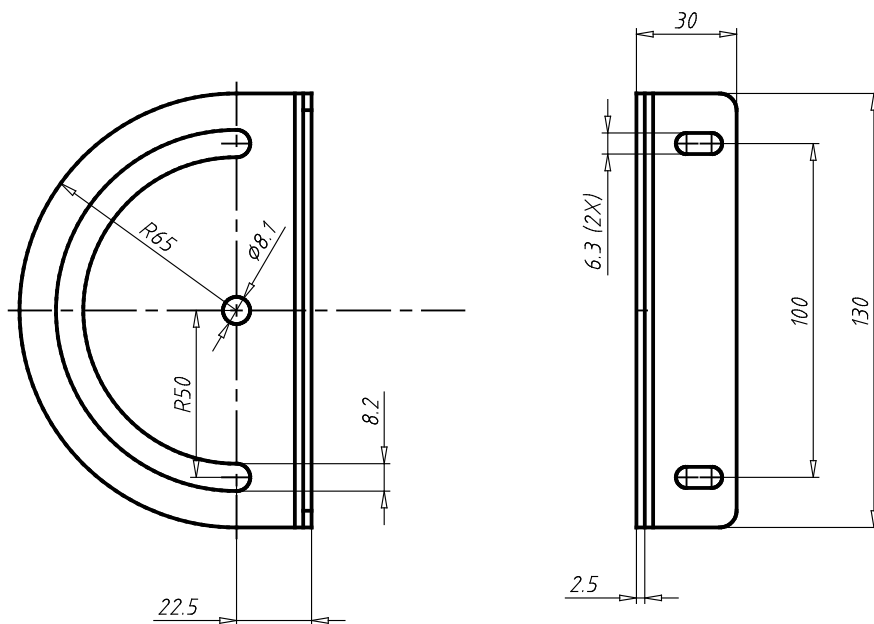

Pivot Angle

093WG130V

PARTNR (Part #)	LL (for Locking Lever)	S (for Screw)	WEIGHT (Weight / g)	CTN (Zolltarifnummer)	ID (ID #)
093WG130V	M8	M6	221	73269098	101067

X-ON Electronics

Largest Supplier of Electrical and Electronic Components