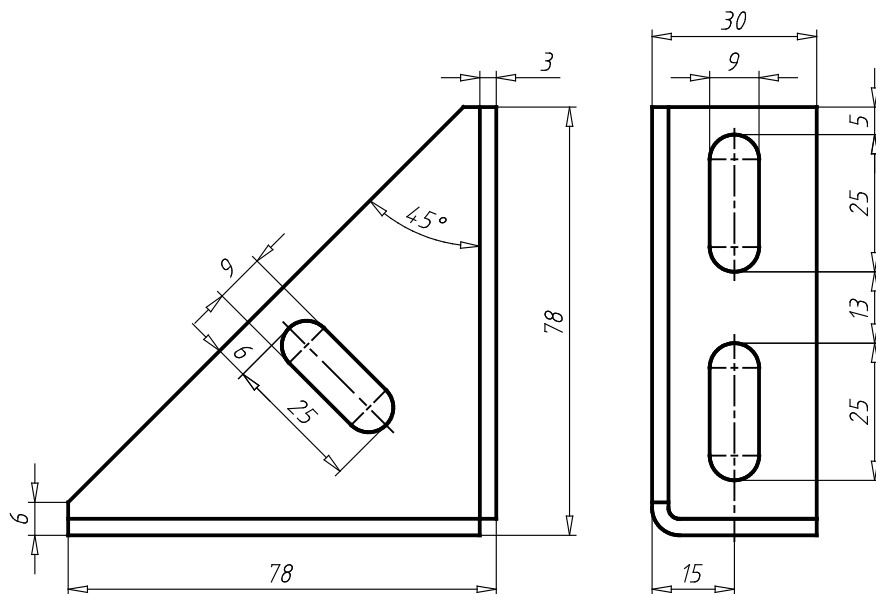

Steel Connection Angle 30/80

093WV781V

PARTNR (Part#)	WEIGHT (Weight / g)	CTN (Zolltarifnummer)	ID (ID #)
093WV781V	139	73269098	101109

X-ON Electronics

Largest Supplier of Electrical and Electronic Components