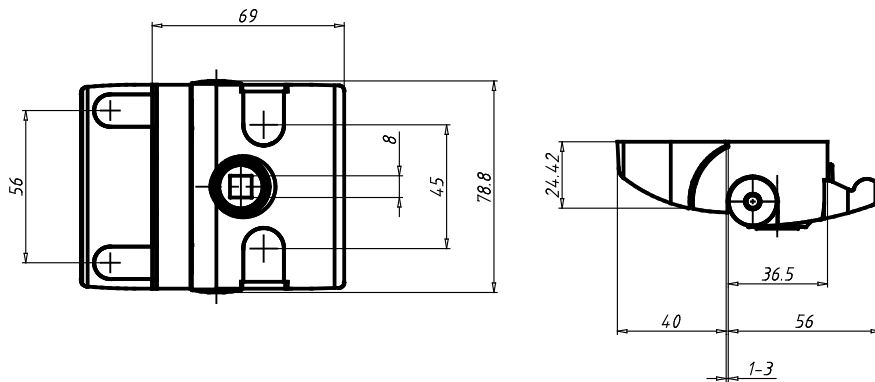

Slam Latch Compact

0957431

PARTNR (Part #)	LOCK (Lock)	SL (Slam Latch)	WEIGHT (Weight / g)	CTN (Customs Tariff Number)	ID (ID #)
0957431	Square lock	Black powder coated	220	83014090	128897

X-ON Electronics