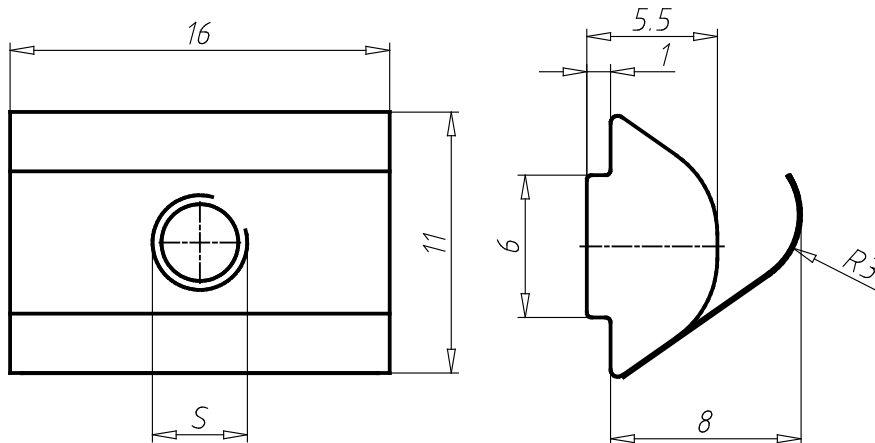

Roll-in T-slot Nut 11.0 x 5.5 mm with Spring Leaf

096284F

PARTNR (Part #)	S (Size)	WEIGHT (Weight / g)	CTN (Customs Tariff Number)	ID (ID #)
096284F	M4	5.6	73181900	102754

X-ON Electronics

Largest Supplier of Electrical and Electronic Components