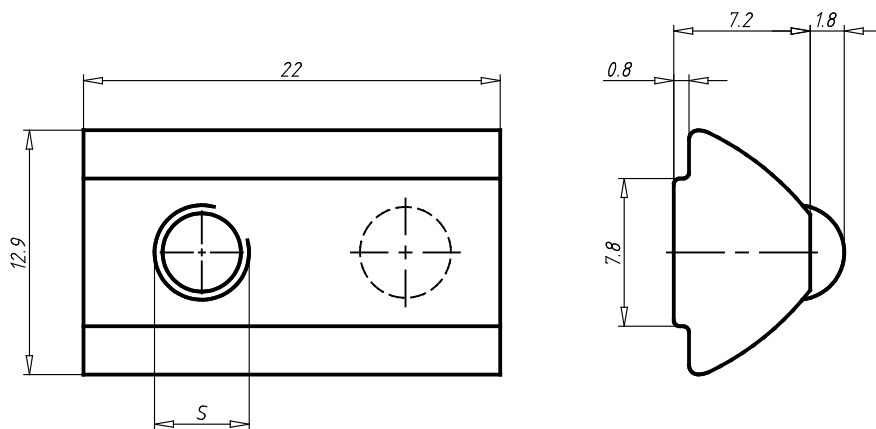

Roll-in T-slot Nut 12.9 x 7.2 mm with Spring Loaded Ball

096325

PARTNR (Part #)	S (Size)	WEIGHT (Weight / g)	CTN (Customs Tariff Number)	ID (ID #)
096325	M5	10	73181900	102779

X-ON Electronics

Largest Supplier of Electrical and Electronic Components