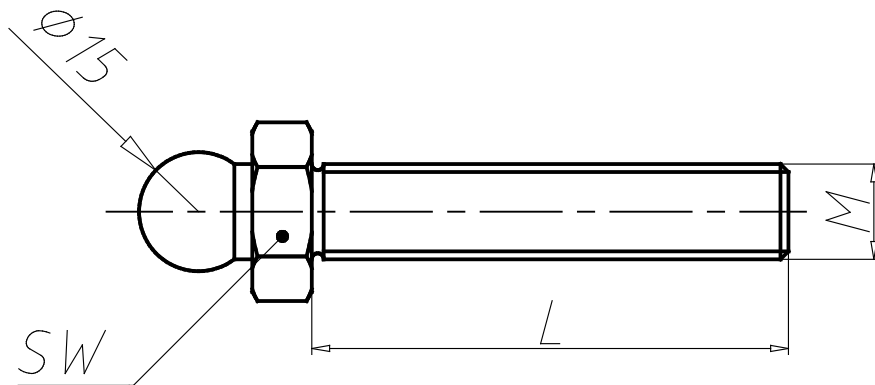

Threaded Rod Steel Metric for Swivel Feet, Ball Joint
 15

098DM14150M

PARTNR (Part #)	SW (/ mm)	S (M x L / mm)	MAXL (Max. Load / kg)	WEIGHT (Weight / g)	CTN (Customs Tariff Number)	ID (ID #)
098DM14150M	14	M14 x 150	1110	166	73181582	104204