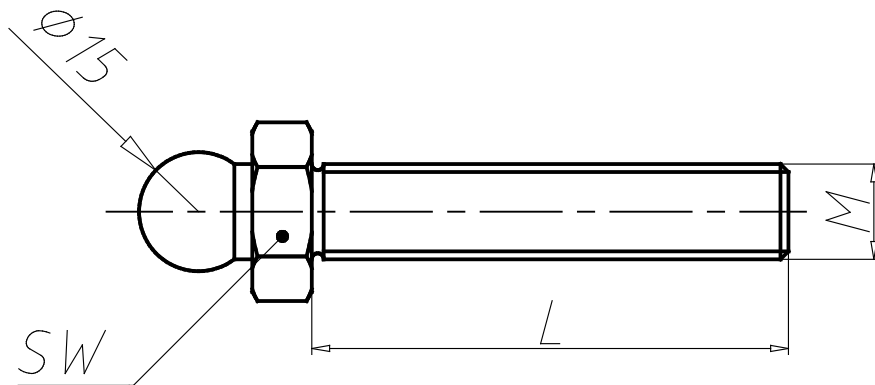

Threaded Rod Steel Metric for Swivel Feet, Ball Joint  
 15

098DM14150M

PARTNR (Part #)	SW ( / mm)	S (M x L / mm)	MAXL (Max. Load / kg)	WEIGHT (Weight / g)	CTN (Customs Tariff Number)	ID (ID #)
098DM14150M	14	M14 x 150	1110	166	73181582	104204