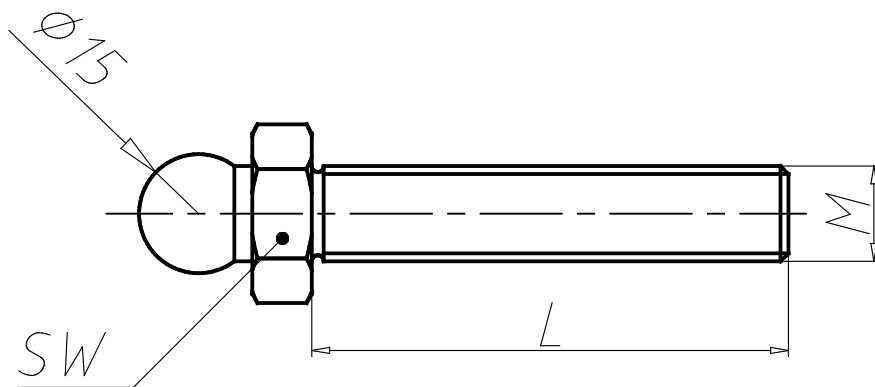

Threaded Rod Steel Metric for Swivel Feet, Ball Joint
 15

098DM14150M

PARTNR (Part #)	SW (/ mm)	S (M x L / mm)	MAXL (Max. Load / kg)	WEIGHT (Weight / g)	CTN (Customs Tariff Number)	ID (ID #)
098DM14150M	14	M14 x 150	1110	166	73181582	104204