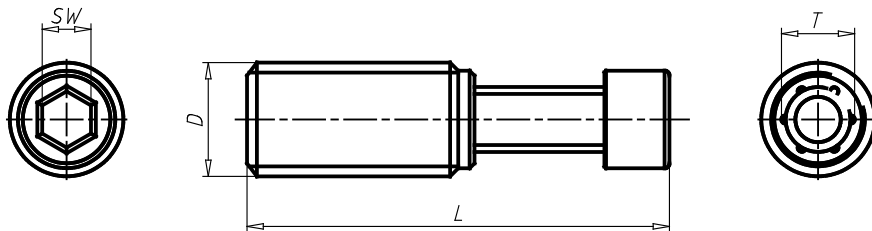

T-Matic Connector Steel

099H087

PARTNR (Part #)	TMC (T-Matic Connector)	D (/ mm)	L (/ mm)	SW (/)	T (/)	N (/)	PW (Profile Width)	SCREW (Screw)	PROFIL (Profile)	WEIGHT (Weight / g)	CTN (Customs Tariff Number)	ID (ID #)
099H087	With T-slot nut	11.5	24	5	-	8	30	M6 × 34	B	15	73269098	129543