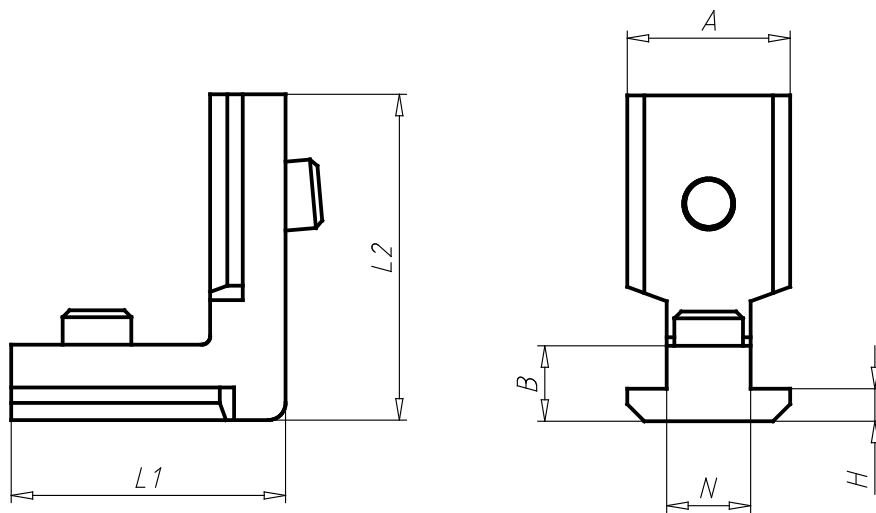

Inner Connector, Slot 8 + 10

099I9010M

PARTNR (Part#)	PROFIL (Profile)	H (/ mm)	L1 (/ mm)	L2 (/ mm)	IC (Inner Connector)	HS (Hexagon socket set screw)	N (/ mm)	A (/ mm)	B (/ mm)	WEIGHT (Weight / g)	CTN (Zolltarifnummer)	ID (ID-Nr.)
099I9010M	B	3.8	32	38	ST cast steel	M8	10	19	8.8	51	73259990	132668