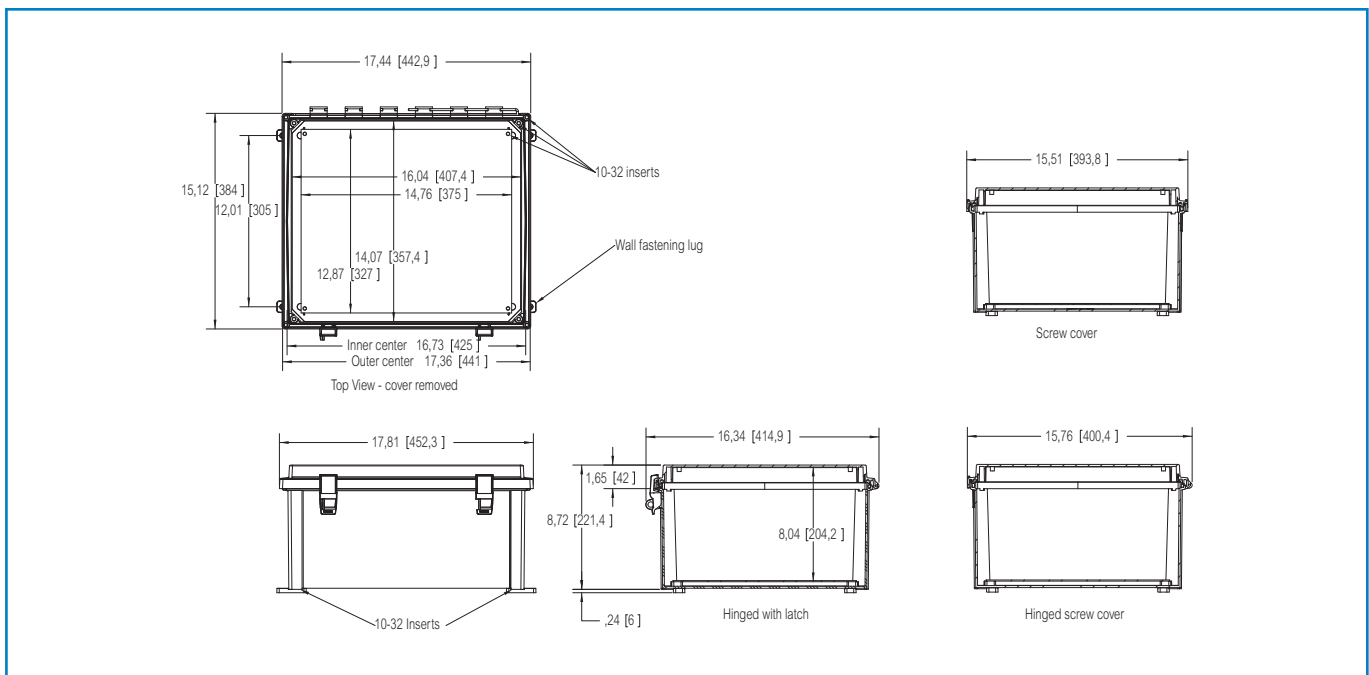

Sample photo

Order symbol: AR16148CHSSLT
Product nbr: 8561076
Description: PC Enclosure
Remarks: Hinged transparent cover w/S.S. Lockable latch

EAN: 6418074066848
EI. number:
Finland:

Including: Hinged cover base with 10-32 brass inserts, latched cover with formed in place PUR gasket, and stainless hinge pin. Quick release latches. (Latch options available.) Enclosure mounting foot kit. Accessory 10-32 screws for panel mounting.

Dimensions:	Length	Width	Height	Accessories:
mm:	406	356	203	ALBP1614 Aluminum Back Panel
inch:	16.0	14.0	8.0	ADFP1614 Dead Front Panel w/ screws
Materials:				ASP1614 Aluminum Swing Panel
Material:	Polycarbonate			ASPK1614 Swing Panel Kit incl. Panel
Base colour:	RAL 7035 -light grey			ASPHK16 Swing Panel Kit w/o Panel
Cover screws material:	Stainless steel			AMFL14 14" Mounting Flange Set
Cover colour:	Clear transparent			
Gasket material:	Polyurethane			
Temperatures:				Rating:
Temperature °C (short term):	-40 ... 140 °C			Ingress Protection (EN 60529): IP66/IP67
Temperature °C (continuous):	-40 ... 80 °C			Electrical insulation: Totally insulated
Temperature °F (short term):	-40 ... 284 °F			Halogen free (DIN/VDE 0472, Part 815): 0
Temperature °F (continuous):	-40 ... 175 °F			UV resistance: UL 508
Accessories:				Flammability Rating: UL 508
ABP1614	Painted Steel Back Panel			Glow Wire Test (IEC 695-2-1) °C: 960
				NEMA Class: UL Type 4, 4X, 6, 6P, 12 and 13