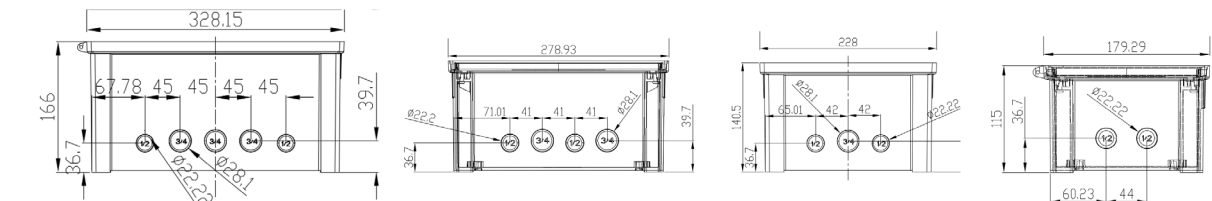

Polycarbonate

SCREW COVER				
OPAQUE COVER	TRANSPARENT COVER	KNOCK-OUT CONFIGURATION	SIZE H x W x D INCHES	SIZE H x W x D METRIC
ARK865SC	ARK865SCT	1/2, 1/2	8.0 x 6.0 x 5.0	203 x 152 x 127
ARK1086SC	ARK1086SCT	1/2, 3/4, 1/2	10.0 x 8.0 x 6.0	254 x 203 x 152
ARK12106SC	ARK12106SCT	1/2, 3/4, 1/2, 3/4	12.0 x 10.0 x 6.0	305 x 254 x 152
ARK14127SC	ARK14127SCT	1/2, 3/4, 3/4, 3/4, 1/2	14.0 x 12.0 x 7.0	356 x 305 x 178

HINGED SCREW COVER				
OPAQUE COVER	TRANSPARENT COVER	KNOCK-OUT CONFIGURATION	SIZE H x W x D INCHES	SIZE H x W x D METRIC
ARK865CHSC	ARK865CHSCT	1/2, 1/2	8.0 x 6.0 x 5.0	203 x 152 x 127
ARK1086CHSC	ARK1086CHSCT	1/2, 3/4, 1/2	10.0 x 8.0 x 6.0	254 x 203 x 152
ARK12106CHSC	ARK12106CHSCT	1/2, 3/4, 1/2, 3/4	12.0 x 10.0 x 6.0	305 x 254 x 152
ARK14127CHSC	ARK14127CHSCT	1/2, 3/4, 3/4, 3/4, 1/2	14.0 x 12.0 x 7.0	356 x 305 x 178

HINGED LOCKABLE LATCH COVER				
OPAQUE COVER	TRANSPARENT COVER	KNOCK-OUT CONFIGURATION	SIZE H x W x D INCHES	SIZE H x W x D METRIC
ARK865CHSSL	ARK865CHSSLT	1/2, 1/2	8.0 x 6.0 x 5.0	203 x 152 x 127
ARK1086CHSSL	ARK1086CHSSLT	1/2, 3/4, 1/2	10.0 x 8.0 x 6.0	254 x 203 x 152
ARK12106CHSSL	ARK12106CHSSLT	1/2, 3/4, 1/2, 3/4	12.0 x 10.0 x 6.0	305 x 254 x 152
ARK14127CHSSL	ARK14127CHSSLT	1/2, 3/4, 3/4, 3/4, 1/2	14.0 x 12.0 x 7.0	356 x 305 x 178

Accessories

BACK PANELS FOR ALL ARCA SERIES - AVAILABLE IN ALUMINIUM AND NON-METALLIC			
PANEL CATALOG NUMBER	PANEL SIZE H x W	ENCLOSURE MOUNTING F x G	EXTERIOR OVERALL H x W x D
ABP66	4.9 x 4.9 (124 x 124)	6.7 x 4.0 (170 x 102)	7.6 x 7.4 x 4.7 (192 x 188 x 120)
ABP86	6.7 x 4.9 (171 x 124)	8.7 x 4.0 (220 x 102)	9.5 x 7.4 x 5.7 (242 x 189 x 145)
ABP88	6.9 x 6.9 (175 x 175)	8.4 x 6.0 (213 x 152)	9.5 x 9.3 x 4.9 (241 x 236 x 125)
ABP 88	8.9 x 6.9 (225 x 175)	10.4 x 6.0 (264 x 152)	11.5 x 9.3 x 4.9 (292 x 236 x 125)
ABP108	8.9 x 6.9 (225 x 175)	10.7 x 6.0 (271 x 152)	11.5 x 9.3 x 6.7 (291 x 237 x 171)
ABP 1010	8.9 x 8.9 (225 x 225)	10.4 x 8.8 (264 x 223)	11.4 x 11.4 x 7.0 (290 x 290 x 177)
ABP 1210	10.8 x 8.9 (275 x 225)	12.7 x 8.0 (322 x 203)	13.5 x 11.4 x 6.7 (342 x 289 x 171)
ABP 1412	12.8 x 10.8 (324 x 275)	14.8 x 10.0 (375 x 254)	15.5 x 13.3 x 7.7 (393 x 339 x 196)
ABP 1614	14.8 x 12.9 (376 x 328)	16.7 x 12.0 (424 x 305)	17.8 x 15.5 x 8.7 (452 x 394 x 221)
ABP 1816	16.7 x 14.9 (424 x 378)	18.7 x 14.0 (475 x 356)	19.8 x 17.5 x 10.7 (503 x 444 x 272)
ABP 2016	18.9 x 14.9 (480 x 378)	23.25 x 14 (590.6 x 355.8)	23.31 x 17.43 x 8.75 (566.6 x 442.8 x 222)
ABP 2420	22.9 x 18.9 (581 x 480)	27.25 x 18 (692 x 457.4)	25.75 x 21.43 x 8.75 (654 x 544.4 x 222)
ABP 2424	23 x 23 (584 x 584)	27.26 x 21 (692.5 x 533.4)	26.14 x 25.83 x 10.64 (664 x 656 x 270)

Accessories

ORDER SYMBOL	DESCRIPTION	ORDER SYMBOL	DESCRIPTION
AVBK	ADJUSTABLE-DEPTH MOUNTING KITS FOR INSTALLING PANELS AT ANY DEPTH WITHIN YOUR ENCLOSURE.	AMFL	FLANGE MOUNTING BRACKETS ENABLE ENCLOSURES TO BE WALL OR PANEL MOUNTED.
ASPK	SWING PANEL KITS PROVIDE PROTECTED ACCESS TO YOUR ENCLOSURE.	AMFS	STAINLESS STEEL MOUNTING FEET ENABLE ENCLOSURES TO BE WALL OR PANEL MOUNTED.