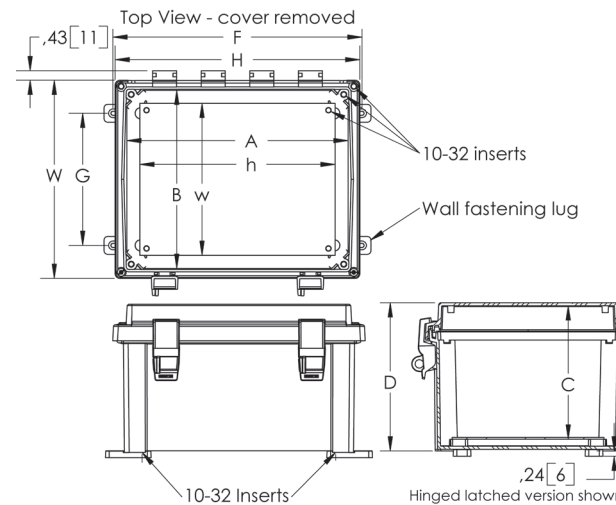

Ventilation devices

Fibox accessories can be fitted to most enclosures and cabinets

DRAWINGS

TECHNICAL INFORMATION

Property	
Environmental ingress	UL Type 4, 4X, 6, 6P, 12 and 13
Impact resistance	Impact rating per UL 508 / UL 50
NRTL Listing	Underwriters Laboratories UL, cUL Listed under UL 508
Temperature Range: °Celsius	-40°...+140°C
Short term °Fahrenheit	-40°...+284°F
Temperature Range: °Celsius	-40°...+80°C
Long term °Fahrenheit	-40°...+175°F
Electrical insulation	Totally insulated
Color	RAL 7035 - Light gray
Cover screws and hardware	10-32, stainless steel
Accessory mounting screws	10-32, stainless steel
Gasket	Formed in place polyurethane (PUR)
Flammability rating	Enclosure flammability rating per UL 508
Toxicity	Non-Toxic, halogen free, RoHS compliant
Data subject to change without notice.	