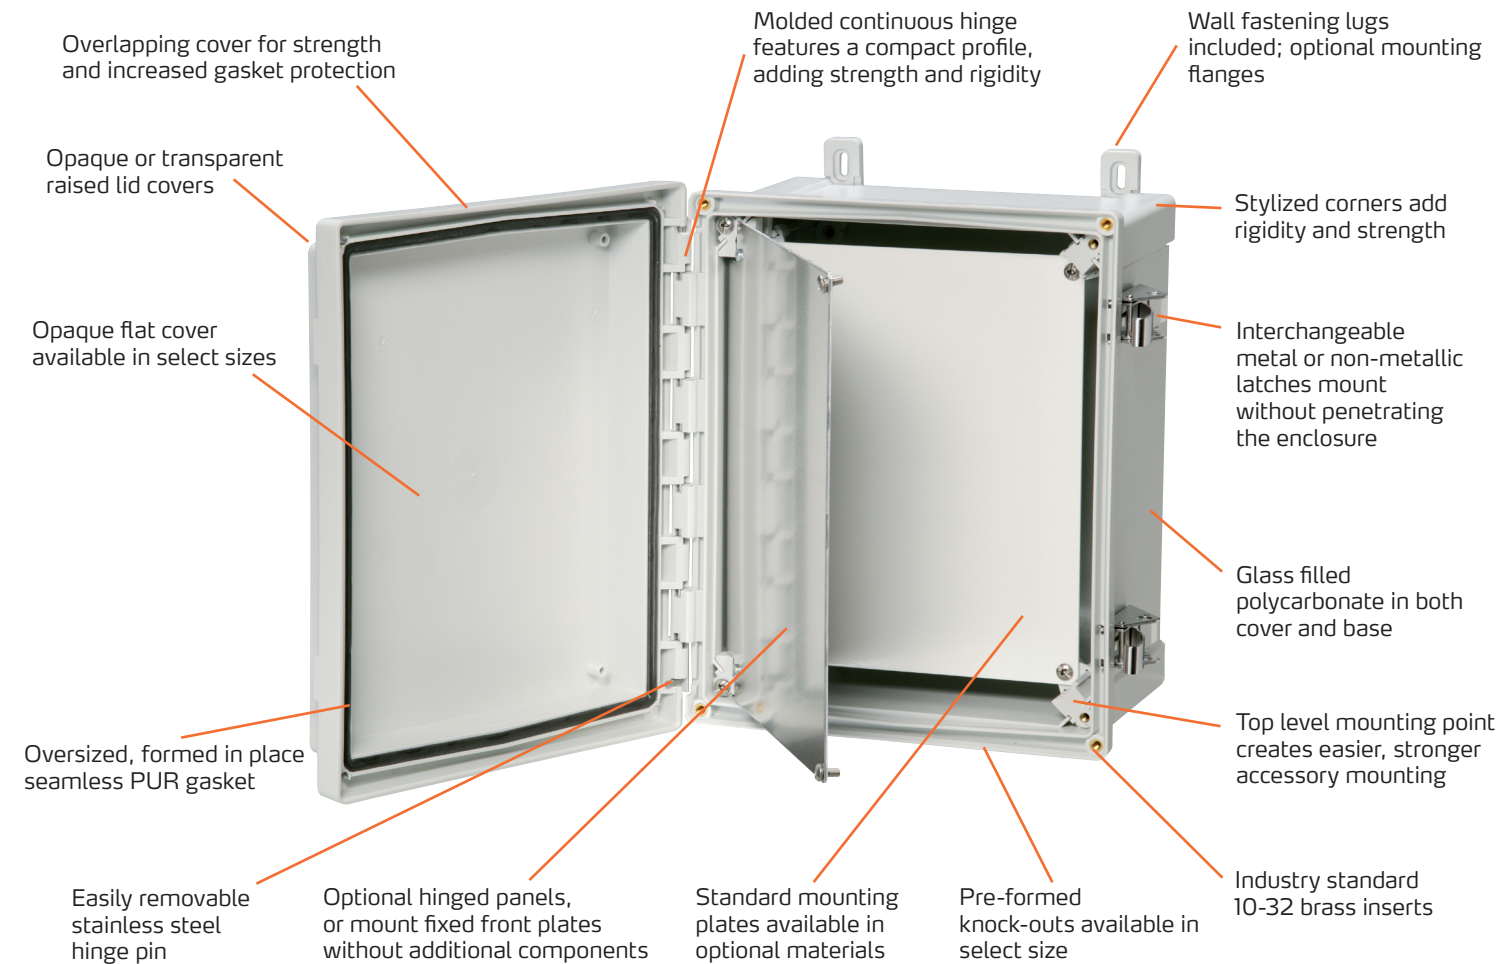

The 21ST Century Solution

ARCA enclosures advance beyond tradition to meet and exceed the growing demands of today's applications. ARCA's rugged construction achieves a unique appearance without sacrificing robustness. The stylized cover features an overlapping design proving superior protection of the formed-in-place PUR gasket.

ARCA enclosures are available with a variety of cover and mounting options including transparent and opaque covers, our standard raised lid design or for select ARCA sizes a flat cover design. Cover options also include a screw cover, hinged screw cover, and latched hinged cover. Inner panels are available in both metal and non-metallic versions with fixed or hinged mounting. Our largest size additions (24x20x8 and 24x24x10) include both JIC and NEMA panel options while our latest additions include flat covers and pre formed knock outs.

With custom cut outs, colors, and all the standard hardware you need Fibox can easily customize your ARCA enclosure for your application.

PC:
IP 66
IK 08
UL Type 4, 4X, 6, 6P, 12, and 13
UV-Protected

CUSTOMIZATION

All Fibox ARCA enclosures can be customized to meet your requirements. Sophisticated CNC machinery can fabricate enclosures with holes, cutouts, recesses, and more. With custom colors available and all the standard hardware accessories you might need Fibox can easily customize your enclosure and make it unique to your application.