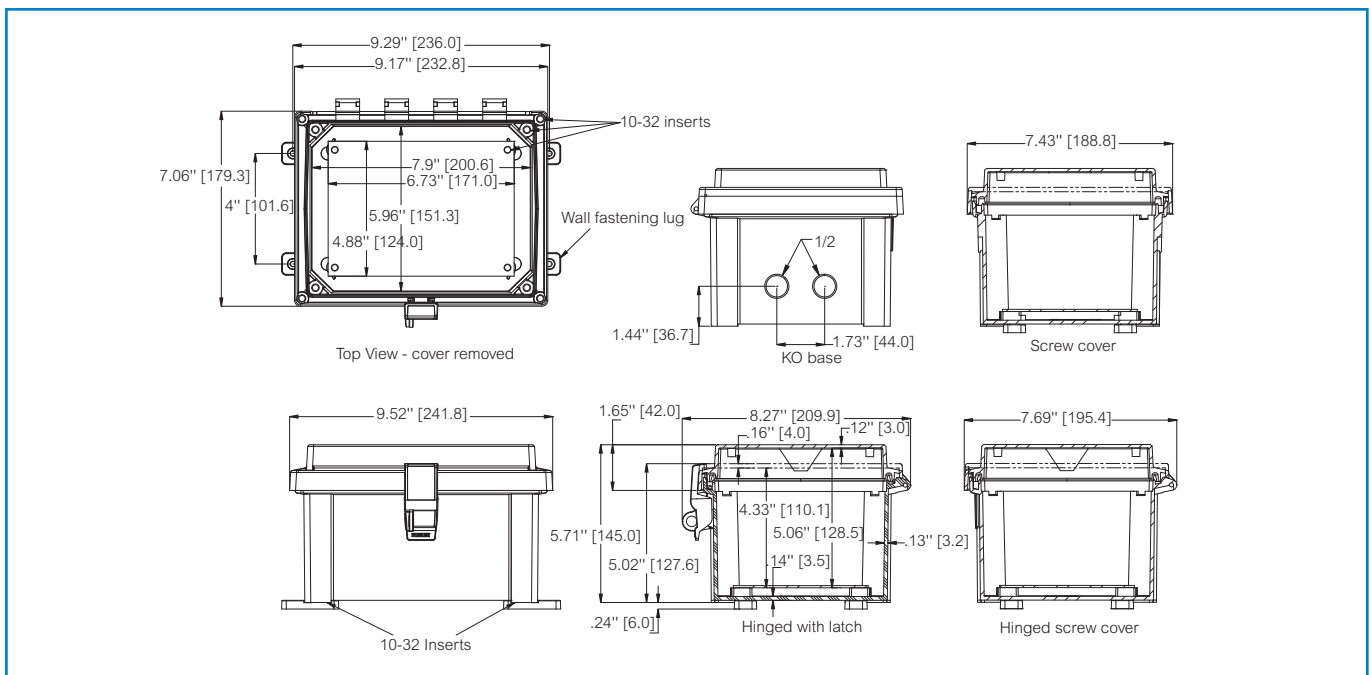

Order symbol: AR864FSC
Product nbr: 8561635
Description: PC Enclosure
Remarks: Opaque flat screw cover

EAN: 6418074098085
EI. number:
Finland:

Including: Flat screw cover. Base with 10-32 brass inserts, cover with formed in place PUR gasket and 4 stainless cover screws. Enclosure mounting foot kit. Accessory 10-32 screws for panel mounting

Sample photo

Dimensions:	Length	Width	Height	Accessories:	
mm:	203	152	101	ALBP86	Aluminum Back Panel
inch:	8.0	6.0	4.0	ADFP86	Dead Front Panel w/ screws
Materials:				ASP86	Aluminum Swing Panel
Material:	Polycarbonate			ASPK86	Swing Panel Kit incl. Panel
Base colour:	RAL 7035 -light grey			ASPHK8	Swing Panel Kit w/o Panel
Cover screws material:	Stainless steel			AMFL6	6" Mounting Flange Set
Cover colour:	RAL 7035 -light grey			Rating:	
Gasket material:	Polyurethane			Ingress Protection (EN 60529): IP66/IP67	
Temperatures:				Impact Resistance (EN 62262): IK07/IK08	
Temperature °C (short term):	-40 ... 140 °C			Electrical insulation: Totally insulated	
Temperature °C (continuous):	-40 ... 80 °C			Halogen free (DIN/VDE 0472, Part 815): 1	
Temperature °F (short term):	-40 ... 284 °F			UV resistance: UL 508	
Temperature °F (continuous):	-40 ... 175 °F			Flammability Rating: UL 508	
Accessories:				Glow Wire Test (IEC 695-2-1) °C: 960	
ABP86	Painted Steel Back Panel			NEMA Class: NEMA 4, 4X, 6, 6P, 12, 13	
				Certificates:	
				Gost R	