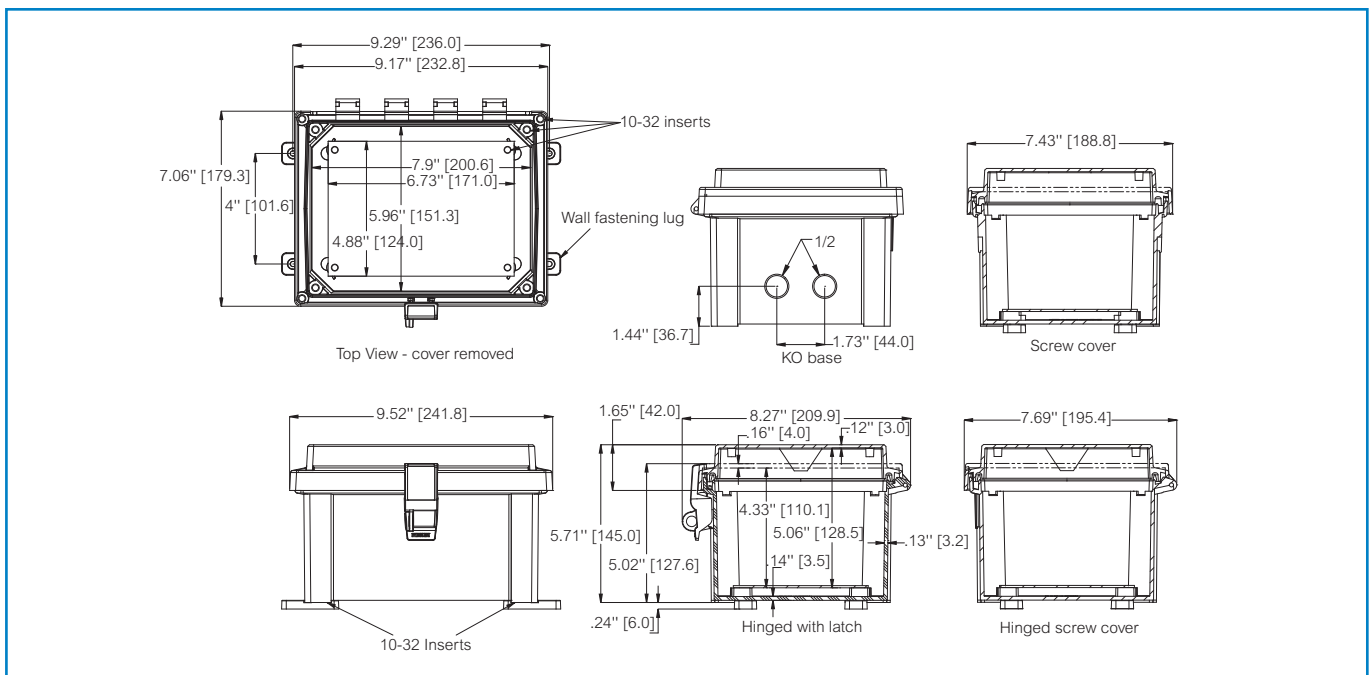

Sample photo

Order symbol: AR865SC
Product nbr: 8561002
Description: PC Enclosure
Remarks: Opaque screw cover

EAN: 6418074066299
EI. number:
Finland:

Including: Screw cover base with 10-32 brass inserts, cover with formed in place PUR gasket and 4 stainless cover screws. Enclosure mounting foot kit. Accessory 10-32 screws for panel mounting.

Dimensions:	Length	Width	Height	Accessories:	
mm:	203	152	127	ALBP86	Aluminum Back Panel
inch:	8.0	6.0	5.0	ADFP86	Dead Front Panel w/ screws
Materials:				ASP86	Aluminum Swing Panel
Material:	Polycarbonate			ASPK86	Swing Panel Kit incl. Panel
Base colour:	RAL 7035 -light grey			ASPHK8	Swing Panel Kit w/o Panel
Cover screws material:	Stainless steel			AMFL6	6" Mounting Flange Set
Cover colour:	RAL 7035 -light grey			Rating:	
Gasket material:	Polyurethane			Ingress Protection (EN 60529): IP66/IP67	
Temperatures:				Impact Resistance (EN 62262): IK07/IK08	
Temperature °C (short term):	-40 ... 140 °C			Electrical insulation: Totally insulated	
Temperature °C (continuous):	-40 ... 80 °C			Halogen free (DIN/VDE 0472, Part 815): 1	
Temperature °F (short term):	-40 ... 284 °F			UV resistance: UL 508	
Temperature °F (continuous):	-40 ... 175 °F			Flammability Rating: UL 508	
Accessories:				Glow Wire Test (IEC 695-2-1) °C: 960	
ABP86	Painted Steel Back Panel			NEMA Class: NEMA 4, 4X, 6, 6P, 12, 13	