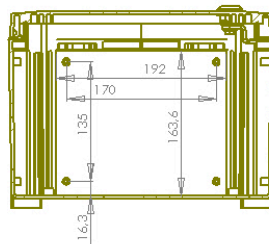

ARCA 303021

Sample image

Order symbol: ARCA 303021

Product nbr: 8120005

Description: Cabinet. PC

Remarks: Grey cover. 2-point locking.

EAN: 6418074079169

El. number:

- Finland:
- Denmark:
- Sweden: 2506465

Including: Cabinet base. door with PUR gasket. mounting plate. screws for mounting plate. 3mm double bit lock(s) with key. Door guide included.

ARCA IEC DRS

ARCA IEC IDS

Dimensions:	Height	Width	Depth
mm:	300	300	210
inch:	11.81	11.81	8.58

Materials:

Material:	Polycarbonate
Base colour:	RAL 7035 -light grey
Cover colour:	RAL 7035 -light grey
Gasket material:	Polyurethane

Temperatures:

Temperature °C (short term)::	-40 ... 120
Temperature °C (continuous):	-40 ... 80
Temperature °F (short term):	-40 ... 250
Temperature °F (continuous):	-40 ... 175

Accessories:

MPX ARCA 3030	Mounting plate (250x250 mm) (250 x 250 x 5)
MPMP ARCA 3030	Mounting plate multiperforated (250x250x2 mm - ø3.6 mm) (250 x 250 x 2)
MPS ARCA 3030	Mounting plate (250x250x2 mm) (250 x 250 x 2)
IDS ARCA 3030	Inner door set (280 x 280 x 30)
MPP ARCA 3030	Mounting plate perforated (250x250x2 mm - 26x11 mm) (250 x 250 x 2)
DRS ARCA 303021	DIN rail frame set (285 x 285 x35)