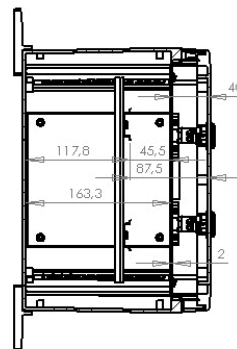

ARCA 303021

Sample image

Order symbol: ARCA 303021

Product nbr: 8120005

Description: Cabinet. PC

Remarks: Grey cover. 2-point locking.

EAN: 6418074079169

El. number:

- Finland:
- Denmark:
- Sweden: 2506465

Including: Cabinet base. door with PUR gasket. mounting plate. screws for mounting plate. 3mm double bit lock(s) with key. Door guide included.

ARCA IEC DRS

ARCA IEC IDS

Dimensions:	Height	Width	Depth
mm:	300	300	210
inch:	11.81	11.81	8.58

Materials:

Material:	Polycarbonate
Base colour:	RAL 7035 -light grey
Cover colour:	RAL 7035 -light grey
Gasket material:	Polyurethane

Temperatures:

Temperature °C (short term)::	-40 ... 120
Temperature °C (continuous):	-40 ... 80
Temperature °F (short term):	-40 ... 250
Temperature °F (continuous):	-40 ... 175

Accessories:

MPX ARCA 3030	Mounting plate (250x250 mm) (250 x 250 x 5)
MPMP ARCA 3030	Mounting plate multiperforated (250x250x2 mm - ø3.6 mm) (250 x 250 x 2)
MPS ARCA 3030	Mounting plate (250x250x2 mm) (250 x 250 x 2)
IDS ARCA 3030	Inner door set (280 x 280 x 30)
MPP ARCA 3030	Mounting plate perforated (250x250x2 mm - 26x11 mm) (250 x 250 x 2)
DRS ARCA 303021	DIN rail frame set (285 x 285 x35)