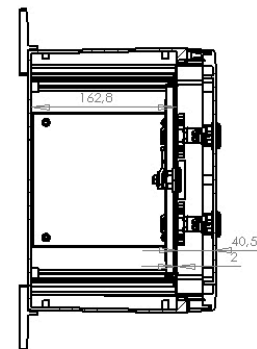

ARCA 303021

Sample image

Order symbol: ARCA 303021

Product nbr: 8120005

Description: Cabinet. PC

Remarks: Grey cover. 2-point locking.

EAN: 6418074079169

El. number:

- Finland:
- Denmark:
- Sweden: 2506465

Including: Cabinet base. door with PUR gasket. mounting plate. screws for mounting plate. 3mm double bit lock(s) with key. Door guide included.

ARCA IEC DRS

ARCA IEC IDS

Dimensions:	Height	Width	Depth
mm:	300	300	210
inch:	11.81	11.81	8.58

Materials:

Material:	Polycarbonate
Base colour:	RAL 7035 -light grey
Cover colour:	RAL 7035 -light grey
Gasket material:	Polyurethane

Temperatures:

Temperature °C (short term)::	-40 ... 120
Temperature °C (continuous):	-40 ... 80
Temperature °F (short term):	-40 ... 250
Temperature °F (continuous):	-40 ... 175

Accessories:

MPX ARCA 3030	Mounting plate (250x250 mm) (250 x 250 x 5)
MPMP ARCA 3030	Mounting plate multiperforated (250x250x2 mm - ø3.6 mm) (250 x 250 x 2)
MPS ARCA 3030	Mounting plate (250x250x2 mm) (250 x 250 x 2)
IDS ARCA 3030	Inner door set (280 x 280 x 30)
MPP ARCA 3030	Mounting plate perforated (250x250x2 mm - 26x11 mm) (250 x 250 x 2)
DRS ARCA 303021	DIN rail frame set (285 x 285 x35)