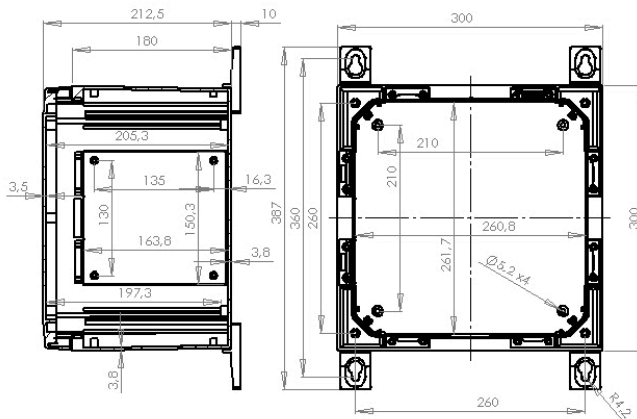

ARCA 303021

Sample image

Order symbol: ARCA 303021

Product nbr: 8120005

Description: Cabinet. PC

Remarks: Grey cover. 2-point locking.

EAN: 6418074079169

El. number:

- Finland:
- Denmark:
- Sweden: 2506465

Including: Cabinet base. door with PUR gasket. mounting plate. screws for mounting plate. 3mm double bit lock(s) with key. Door guide included.

ARCA IEC DRS

ARCA IEC IDS

Dimensions:	Height	Width	Depth
mm:	300	300	210
inch:	11.81	11.81	8.58

Materials:

Material:	Polycarbonate
Base colour:	RAL 7035 -light grey
Cover colour:	RAL 7035 -light grey
Gasket material:	Polyurethane

Temperatures:

Temperature °C (short term)::	-40 ... 120
Temperature °C (continuous):	-40 ... 80
Temperature °F (short term):	-40 ... 250
Temperature °F (continuous):	-40 ... 175

Accessories:

MPX ARCA 3030	Mounting plate (250x250 mm) (250 x 250 x 5)
MPMP ARCA 3030	Mounting plate multiperforated (250x250x2 mm - ø3.6 mm) (250 x 250 x 2)
MPS ARCA 3030	Mounting plate (250x250x2 mm) (250 x 250 x 2)
IDS ARCA 3030	Inner door set (280 x 280 x 30)
MPP ARCA 3030	Mounting plate perforated (250x250x2 mm - 26x11 mm) (250 x 250 x 2)
DRS ARCA 303021	DIN rail frame set (285 x 285 x35)