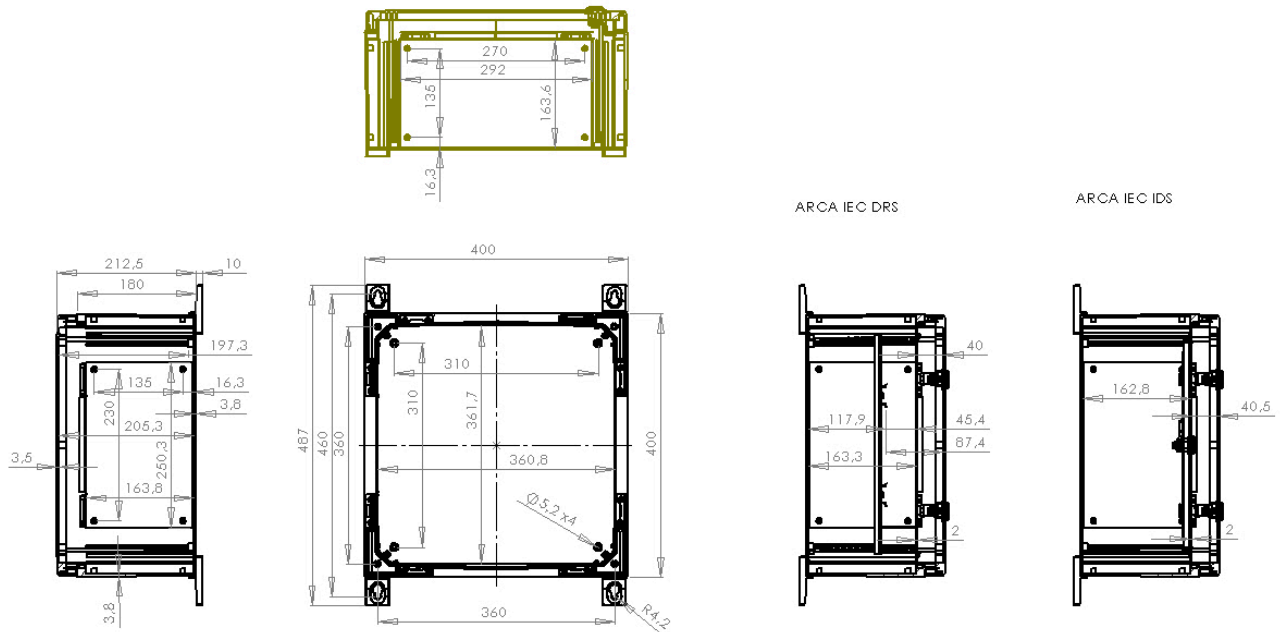

ARCA 404021 No MP

Sample image

Order symbol: ARCA 404021 No MP

Product nbr: 8120009N

Description: Cabinet. PC

Remarks: Grey cover. 2-point locking.

EAN: 6418074086679

EI. number:

- Finland:
- Denmark:
- Sweden: 2506468

Including: Cabinet base. door with PUR gasket. 3mm double bit lock(s) with key. S versions with swinghandle 2-point locking system. Door guide included.

Dimensions:

	Height	Width	Depth
mm:	400	400	210
inch:	15.75	15.75	8.58

Materials:

Material:	Polycarbonate
Base colour:	RAL 7035 -light grey
Cover colour:	RAL 7035 -light grey
Gasket material:	Polyurethane

Temperatures:

Temperature °C (short term)::	-40 ... 120
Temperature °C (continuous):	-40 ... 80
Temperature °F (short term):	-40 ... 250
Temperature °F (continuous):	-40 ... 175

Accessories:

IDS ARCA 4040	Inner door set (380 x 380 x 30)
MPX ARCA 4040	Mounting plate (350x350 mm) (350 x 350 x 5)
MPMP ARCA 4040	Mounting plate multiperforated (350x350x2 mm - ø3.6 mm) (350 x 350 x 2)
DRS ARCA 404021	DIN rail frame set (385 x 385 x35)
MPS ARCA 4040	Mounting plate (350x350x2 mm) (350 x 350 x 2)
MPP ARCA 4040	Mounting plate perforated (350x350x2 mm - 26x11 mm) (350 x 350 x 2)