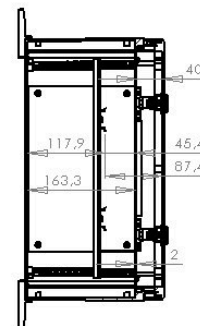

ARCA 404021W

Sample image

Order symbol: ARCA 404021W

Product nbr: 8120129

Description: Cabinet. PC

Remarks: Grey cover with window. 2-point locking.

EAN: 6418074079985

El. number:

- Finland:
- Denmark:
- Sweden: 2506477

Including: Cabinet base. door with PUR gasket. mounting plate. screws for mounting plate. 3mm double bit lock(s) with key. S versions with swinghandle 2-point locking system. Door guide included.

ARCA IEC DRS

ARCA IEC IDS

Dimensions:	Height	Width	Depth
mm:	400	400	210
inch:	15.75	15.75	8.58

Materials:

Material:	Polycarbonate
Base colour:	RAL 7035 -light grey
Cover colour:	Clear transparent
Gasket material:	Polyurethane

Temperatures:

Temperature °C (short term)::	-40 ... 120
Temperature °C (continuous):	-40 ... 80
Temperature °F (short term):	-40 ... 250
Temperature °F (continuous):	-40 ... 175

Accessories:

IDS ARCA 4040	Inner door set (380 x 380 x 30)
MPX ARCA 4040	Mounting plate (350x350 mm) (350 x 350 x 5)
MPMP ARCA 4040	Mounting plate multiperforated (350x350x2 mm - ø3.6 mm) (350 x 350 x 2)
DRS ARCA 404021	DIN rail frame set (385 x 385 x35)
MPS ARCA 4040	Mounting plate (350x350x2 mm) (350 x 350 x 2)
MPP ARCA 4040	Mounting plate perforated (350x350x2 mm - 26x11 mm) (350 x 350 x 2)