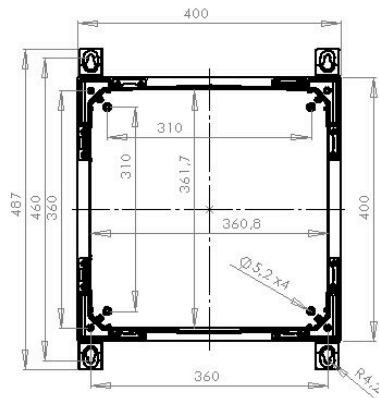

ARCA 404021W

Sample image

Order symbol: ARCA 404021W

Product nbr: 8120129

Description: Cabinet. PC

Remarks: Grey cover with window. 2-point locking.

EAN: 6418074079985

El. number:

- Finland:
- Denmark:
- Sweden: 2506477

Including: Cabinet base. door with PUR gasket. mounting plate. screws for mounting plate. 3mm double bit lock(s) with key. S versions with swinghandle 2-point locking system. Door guide included.

ARCA IEC DRS

ARCA IEC IDS

Dimensions:	Height	Width	Depth
mm:	400	400	210
inch:	15.75	15.75	8.58

Materials:

Material:	Polycarbonate
Base colour:	RAL 7035 -light grey
Cover colour:	Clear transparent
Gasket material:	Polyurethane

Temperatures:

Temperature °C (short term)::	-40 ... 120
Temperature °C (continuous):	-40 ... 80
Temperature °F (short term):	-40 ... 250
Temperature °F (continuous):	-40 ... 175

Accessories:

IDS ARCA 4040	Inner door set (380 x 380 x 30)
MPX ARCA 4040	Mounting plate (350x350 mm) (350 x 350 x 5)
MPMP ARCA 4040	Mounting plate multiperforated (350x350x2 mm - ø3.6 mm) (350 x 350 x 2)
DRS ARCA 404021	DIN rail frame set (385 x 385 x35)
MPS ARCA 4040	Mounting plate (350x350x2 mm) (350 x 350 x 2)
MPP ARCA 4040	Mounting plate perforated (350x350x2 mm - 26x11 mm) (350 x 350 x 2)