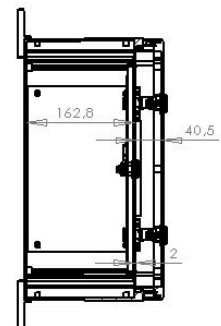

ARCA 404021W

Sample image

Order symbol: ARCA 404021W

Product nbr: 8120129

Description: Cabinet. PC

Remarks: Grey cover with window. 2-point locking.

EAN: 6418074079985

El. number:

- Finland:
- Denmark:
- Sweden: 2506477

Including: Cabinet base. door with PUR gasket. mounting plate. screws for mounting plate. 3mm double bit lock(s) with key. S versions with swinghandle 2-point locking system. Door guide included.

ARCA IEC DRS

ARCA IEC IDS

Dimensions:	Height	Width	Depth
mm:	400	400	210
inch:	15.75	15.75	8.58

Materials:

Material:	Polycarbonate
Base colour:	RAL 7035 -light grey
Cover colour:	Clear transparent
Gasket material:	Polyurethane

Temperatures:

Temperature °C (short term)::	-40 ... 120
Temperature °C (continuous):	-40 ... 80
Temperature °F (short term):	-40 ... 250
Temperature °F (continuous):	-40 ... 175

Accessories:

IDS ARCA 4040	Inner door set (380 x 380 x 30)
MPX ARCA 4040	Mounting plate (350x350 mm) (350 x 350 x 5)
MPMP ARCA 4040	Mounting plate multiperforated (350x350x2 mm - ø3.6 mm) (350 x 350 x 2)
DRS ARCA 404021	DIN rail frame set (385 x 385 x35)
MPS ARCA 4040	Mounting plate (350x350x2 mm) (350 x 350 x 2)
MPP ARCA 4040	Mounting plate perforated (350x350x2 mm - 26x11 mm) (350 x 350 x 2)