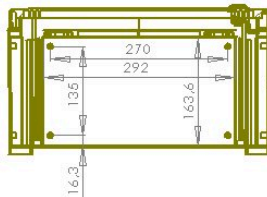

ARCA 404021W

Sample image

Order symbol: ARCA 404021W

Product nbr: 8120129

Description: Cabinet. PC

Remarks: Grey cover with window. 2-point locking.

EAN: 6418074079985

El. number:

- Finland:
- Denmark:
- Sweden: 2506477

Including: Cabinet base. door with PUR gasket. mounting plate. screws for mounting plate. 3mm double bit lock(s) with key. S versions with swinghandle 2-point locking system. Door guide included.

ARCA IEC DRS

ARCA IEC IDS

Dimensions:	Height	Width	Depth
mm:	400	400	210
inch:	15.75	15.75	8.58

Materials:

Material:	Polycarbonate
Base colour:	RAL 7035 -light grey
Cover colour:	Clear transparent
Gasket material:	Polyurethane

Temperatures:

Temperature °C (short term)::	-40 ... 120
Temperature °C (continuous):	-40 ... 80
Temperature °F (short term):	-40 ... 250
Temperature °F (continuous):	-40 ... 175

Accessories:

IDS ARCA 4040	Inner door set (380 x 380 x 30)
MPX ARCA 4040	Mounting plate (350x350 mm) (350 x 350 x 5)
MPMP ARCA 4040	Mounting plate multiperforated (350x350x2 mm - ø3.6 mm) (350 x 350 x 2)
DRS ARCA 404021	DIN rail frame set (385 x 385 x35)
MPS ARCA 4040	Mounting plate (350x350x2 mm) (350 x 350 x 2)
MPP ARCA 4040	Mounting plate perforated (350x350x2 mm - 26x11 mm) (350 x 350 x 2)