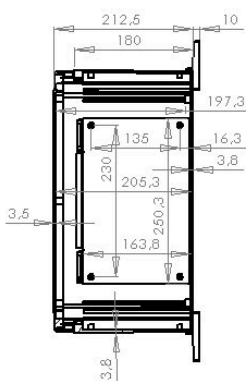

ARCA 404021W

Sample image

Order symbol: ARCA 404021W

Product nbr: 8120129

Description: Cabinet. PC

Remarks: Grey cover with window. 2-point locking.

EAN: 6418074079985

El. number:

- Finland:
- Denmark:
- Sweden: 2506477

Including: Cabinet base. door with PUR gasket. mounting plate. screws for mounting plate. 3mm double bit lock(s) with key. S versions with swinghandle 2-point locking system. Door guide included.

ARCA IEC DRS

ARCA IEC IDS

Dimensions:	Height	Width	Depth
mm:	400	400	210
inch:	15.75	15.75	8.58

Materials:

Material:	Polycarbonate
Base colour:	RAL 7035 -light grey
Cover colour:	Clear transparent
Gasket material:	Polyurethane

Temperatures:

Temperature °C (short term)::	-40 ... 120
Temperature °C (continuous):	-40 ... 80
Temperature °F (short term):	-40 ... 250
Temperature °F (continuous):	-40 ... 175

Accessories:

IDS ARCA 4040	Inner door set (380 x 380 x 30)
MPX ARCA 4040	Mounting plate (350x350 mm) (350 x 350 x 5)
MPMP ARCA 4040	Mounting plate multiperforated (350x350x2 mm - ø3.6 mm) (350 x 350 x 2)
DRS ARCA 404021	DIN rail frame set (385 x 385 x35)
MPS ARCA 4040	Mounting plate (350x350x2 mm) (350 x 350 x 2)
MPP ARCA 4040	Mounting plate perforated (350x350x2 mm - 26x11 mm) (350 x 350 x 2)