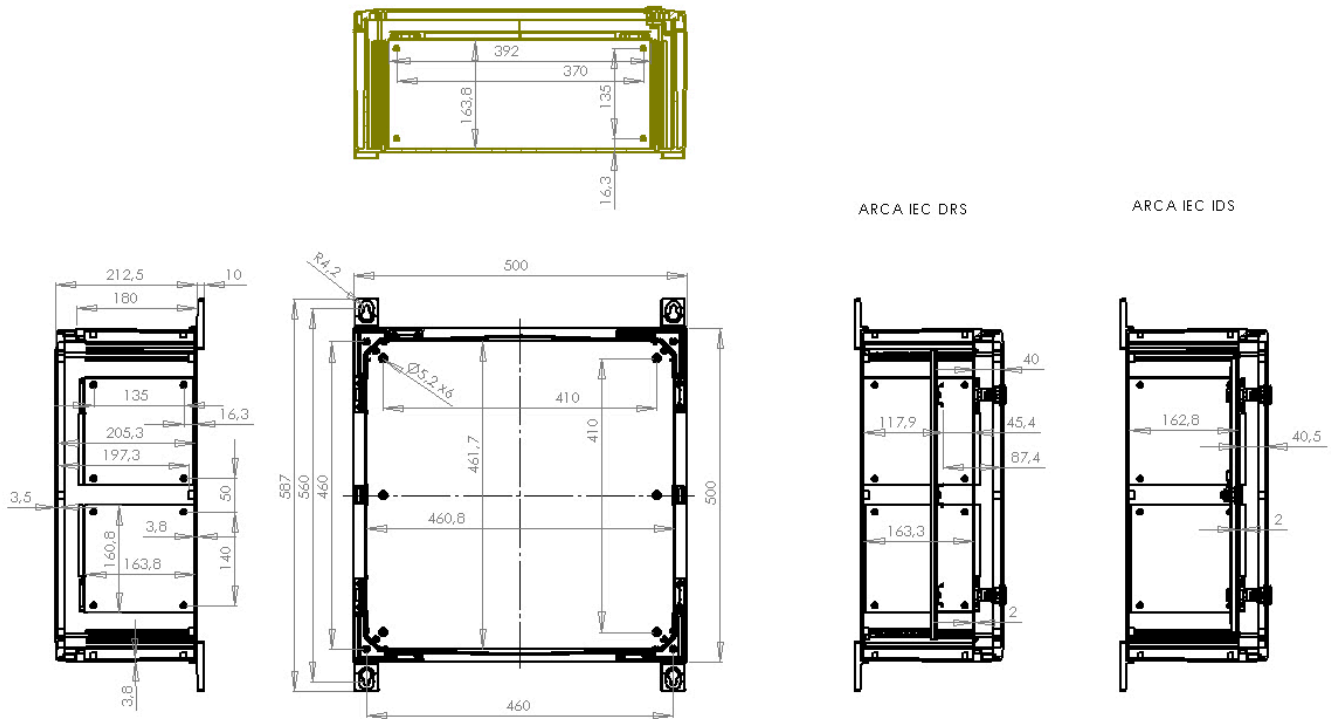

ARCA 505021 No MP

Sample image

Order symbol: ARCA 505021 No MP

Product nbr: 8120032N

Description: Cabinet. PC

Remarks: Grey cover. 2-point locking.

EAN: 6418074314659

EI. number:

- Finland:
- Denmark:
- Sweden: 2506470

Including: Cabinet base. door with PUR gasket. 3mm double bit lock(s) with key. S versions with swinghandle 2-point locking system. Door guide included.

Dimensions:	Height	Width	Depth
mm:	500	500	210
inch:	19.69	19.69	8.27

Accessories:

MPMP ARCA 5050	Mounting plate multiperforated (450x450x2 mm - ø3.6 mm) (450 x 450 x 2)
MPX ARCA 5050	Mounting plate (450x450 mm) (450 x 450 x 5)
MPS ARCA 5050	Mounting plate (450x450x2 mm) (450 x 450 x 2)
DRS ARCA 505021	DIN rail frame set (485 x 485 x35)
RCS ARCA 5050	Rain canopy set for size 5050 (20 x 500 x 30)
IDS ARCA 5050	Inner door set (480 x 480 x 30)
MPP ARCA 5050	Mounting plate perforated (450x450x2 mm - 26x11 mm) (450 x 450 x 2)