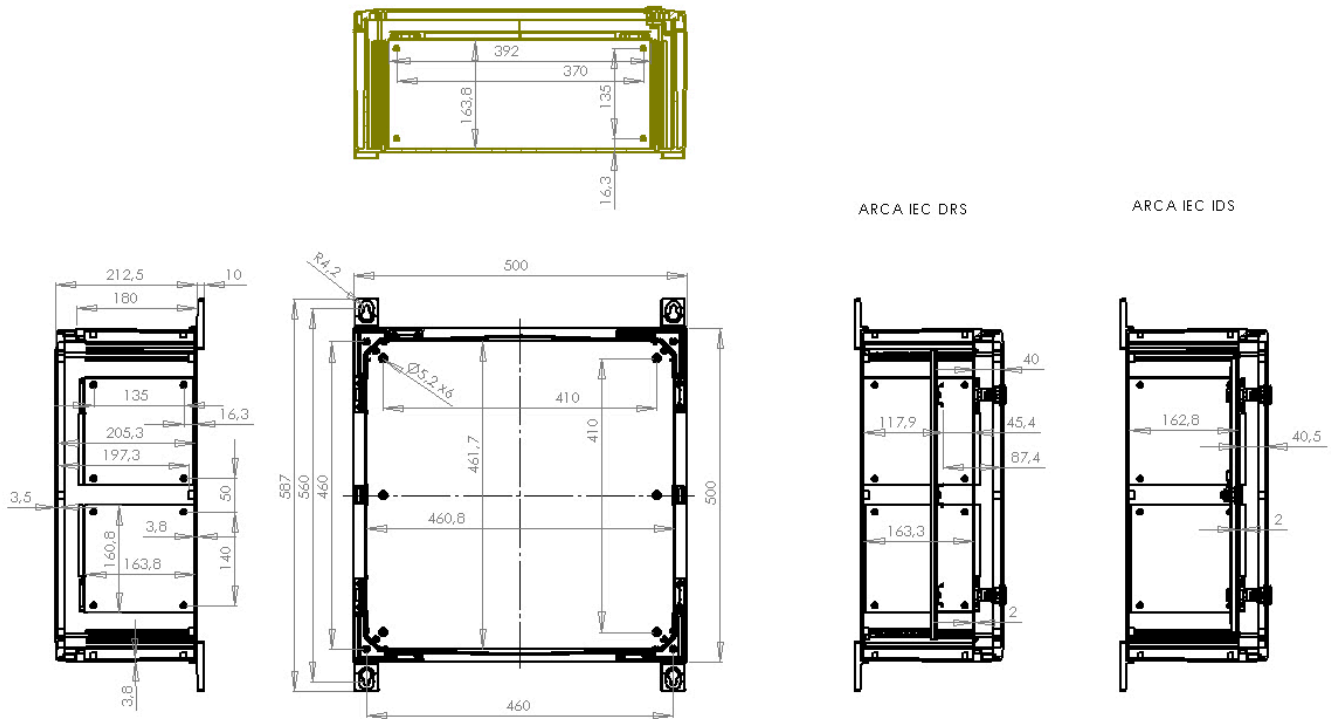

ARCA 505021W

Sample image

Order symbol: ARCA 505021W

EAN: 6418074314680

Product nbr: 8120152

El. number:

Description: Cabinet. PC

- Finland:
- Denmark:
- Sweden: 2506479

Remarks: Grey cover with window. 2-point locking.

Including: Cabinet base. door with PUR gasket. mounting plate. screws for mounting plate. 3mm double bit lock(s) with key. S versions with swinghandle 2-point locking system. Door guide included.

Dimensions:	Height	Width	Depth
mm:	500	500	210
inch:	19.69	19.69	8.27

Materials:

Material:	Polycarbonate
Base colour:	RAL 7035 -light grey
Cover colour:	Clear transparent
Gasket material:	Polyurethane

Temperatures:

Temperature °C (short term)::	-40 ... 120
Temperature °C (continuous):	-40 ... 80
Temperature °F (short term):	-40 ... 250
Temperature °F (continuous):	-40 ... 175

Accessories:

MPMP ARCA 5050	Mounting plate multiperforated (450x450x2 mm - \varnothing 3.6 mm) (450 x 450 x 2)
MPX ARCA 5050	Mounting plate (450x450 mm) (450 x 450 x 5)
MPS ARCA 5050	Mounting plate (450x450x2 mm) (450 x 450 x 2)
DRS ARCA 505021	DIN rail frame set (485 x 485 x35)
RCS ARCA 5050	Rain canopy set for size 5050 (20 x 500 x 30)
IDS ARCA 5050	Inner door set (480 x 480 x 30)
MPP ARCA 5050	Mounting plate perforated (450x450x2 mm - 26x11 mm) (450 x 450 x 2)