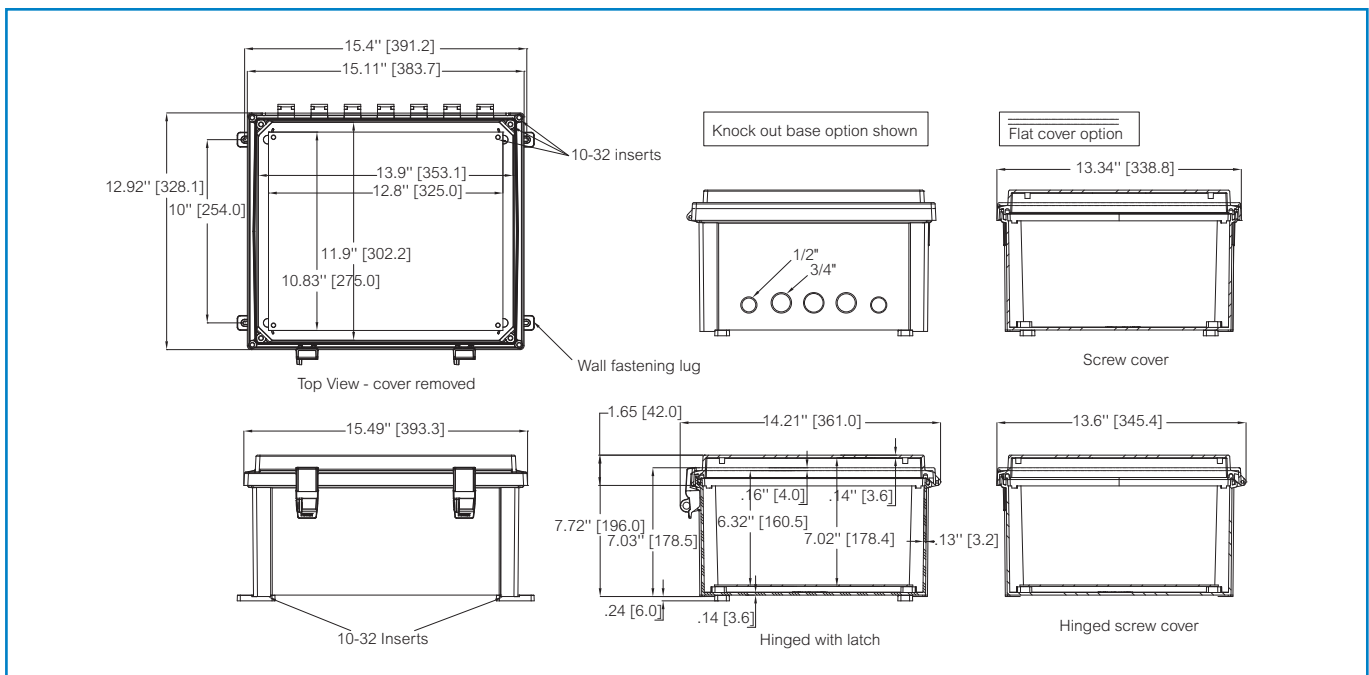

Order symbol: ARK14127CHSSL
Product nbr: 8561594
Description: PC Enclosure
Remarks: Hinged opaque cover w/S.S. Lockable latch. Base includes 1/2 and 3/4 inch knock-outs

EAN: 6418074097705
EI. number:
Finland:

Including: Screw cover. Base with 10-32 brass inserts, cover with formed in place PUR gasket and 4 stainless cover screws. Base includes 1/2 and 3/4 inch knock-outs. Enclosure mounting foot kit. Accessory 10-32 screws for panel mounting.

Dimensions:	Length	Width	Height	Accessories:	
mm:	356	305	178	ALBP1412	Aluminum Back Panel
inch:	14.0	12.0	7.0	ADFP1412	Dead Front Panel w/ screws
Materials:				ASP1412	Aluminum Swing Panel
Material:	Polycarbonate			ASPK1412	Swing Panel Kit incl. Panel
Base colour:	RAL 7035 -light grey			ASPHK14	Swing Panel Kit w/o Panel
Cover screws material:	Stainless steel			AMFL12	12" Mounting Flange Set
Cover colour:	Clear transparent			Rating:	
Gasket material:	Polyurethane			Ingress Protection (EN 60529): IP66/IP67	
Temperatures:				Impact Resistance (EN 62262): IK07/IK08	
Temperature °C (short term):	-40 ... 140 °C			Electrical insulation: Totally insulated	
Temperature °C (continuous):	-40 ... 80 °C			Halogen free (DIN/VDE 0472, Part 815): 1	
Temperature °F (short term):	-40 ... 284 °F			UV resistance: UL 508	
Temperature °F (continuous):	-40 ... 175 °F			Flammability Rating: UL 508	
Accessories:				Glow Wire Test (IEC 695-2-1) °C: 960	
ABP1412	Painted Steel Back Panel			NEMA Class: UL Type 4, 4X, 6, 6P, 12 and 13	